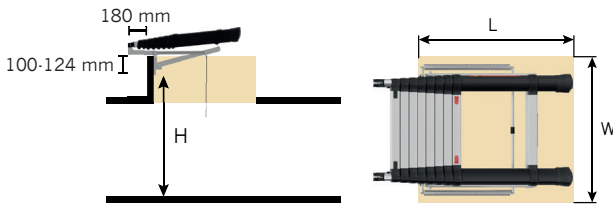

ANGELED RUBBER FEET

Maximizing Surface Contact to the floor.

TWO MODELS

Our Loft Line is available in two different models, Mini and Maxi.

MINI

	MINI 9
Art. no.	72324-541
No. of treads	9
Tread width	40 mm
Weight	15,3 kg

	MINI 9	
H (mm)	W (mm)	L (mm)
2250 - 2450	520	600

H = Floor to bottom of ladder support
W/L = Minimum inside measurement
Hatch not included

MAXI

MAXI 10	
Art. no.	72527-541
No. of treads	10
Tread width	40 mm
Weight	16,6 kg