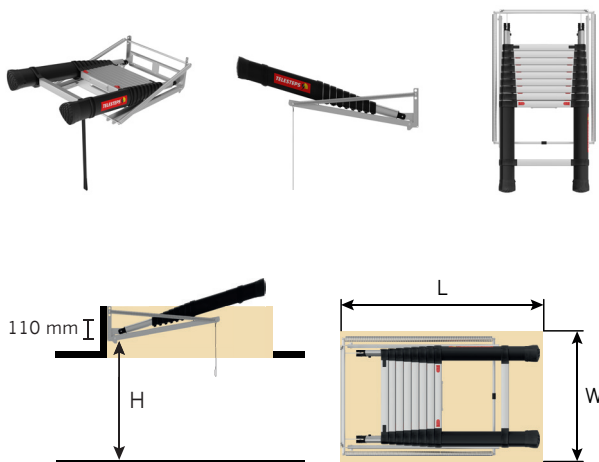

FLEXIBLE SOLUTION

Loft Line is a standalone product, assembled in your existing framework.

SAFE OPENING SYSTEM

Breaksystem to create a smooth and controlled opening.

SAFE & ERGONOMIC RUNGS

Wide and level rungs with grooved channels to minimize slipping.

ANGELED RUBBER FEET

Maximizing Surface Contact to the floor.

TWO MODELS

Our Loft Line is available in two different models, Mini and Maxi.

MINI

	MINI 9
Art. no.	72324-541
No. of treads	9
Tread width	40 mm
Weight	15,3 kg

	MINI 9	
H (mm)	W (mm)	L (mm)
2250 - 2450	520	600

H = Floor to bottom of ladder support
W/L = Minimum inside measurement
Hatch not included

MAXI

MAXI 10	
Art. no.	72527-541
No. of treads	10
Tread width	40 mm
Weight	16,6 kg

MAXI 10		
H (mm)	W (mm)	L (mm)
2800 - 2950	520	1 100
2650 - 2800	520	1 000
2550 - 2650	520	920
2350 - 2550		
2250 - 2350		

H = Floor to bottom of ladder support

W/L = Minimum inside measurement

Hatch not included