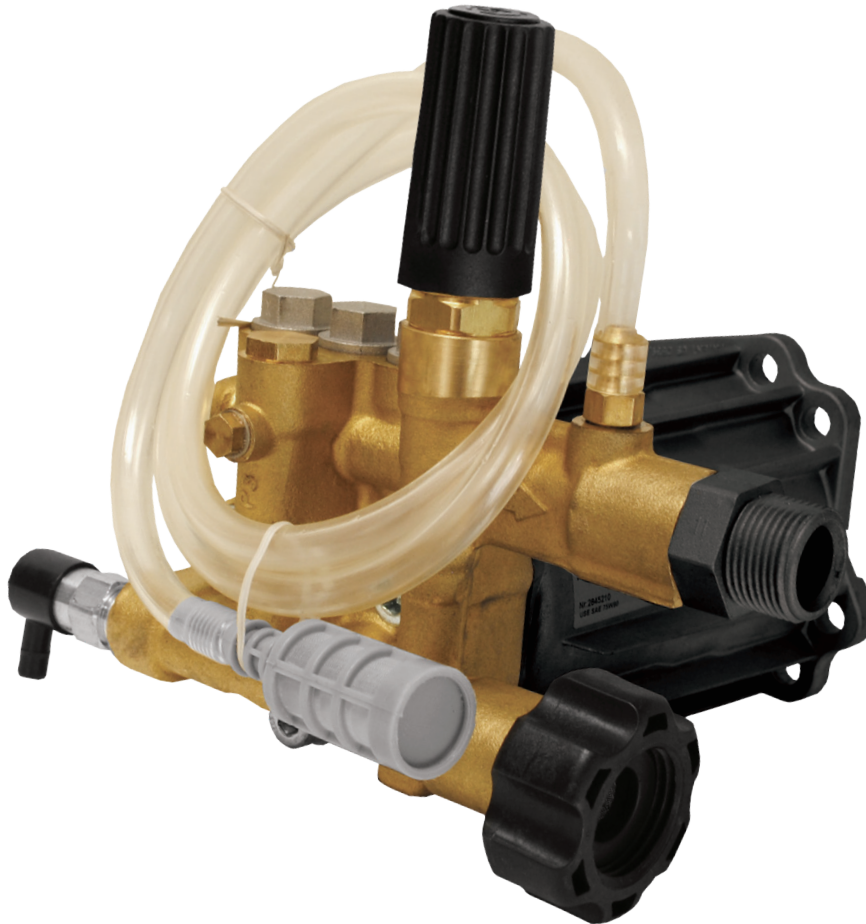

RMV25G30D

RMV SERIES
DIRECT DRIVE

SPECIFICATIONS

RMV25G30D PUMP

3000 PSI
2.5 GPM
5-7 HP
3400 RPM
3/4" SHAFT
GAS MOTOR
BRASS HEAD

PART# 85.120.035B

◀ PUMP REPLACEMENT PARTS

- UNLOADER KIT **PART# AR42118**
- SEAL KIT **PART# AR42122**
- VALVE KIT **PART# AR42123**
- PISTON KIT **PART# 2840530**

AXIAL PUMP