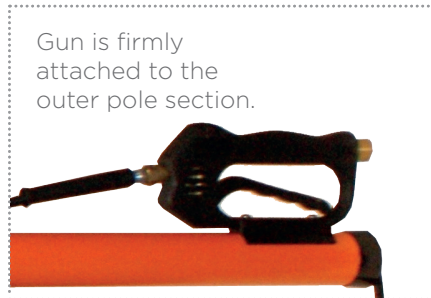

THERE ARE CURRENTLY 10 POLE OPTIONS AVAILABLE

CODE	COMPOSITION	NO. OF SECTIONS	MIN LENGTH	MAX LENGTH	ACHEIVABLE HEIGHT	WEIGHT (POLE ONLY)
HP.18	Glass Fibre/ Aluminium	3	2,100mm	5,200mm	20'	3.3kg
HP.18A	Aluminium	3	2,100mm	5,200mm	20'	4.4kg
HP.24	Glass Fibre/ Aluminium	4	2,100mm	6,900mm	26'	4.7kg
HP.24A	Aluminium	4	2,100mm	6,900mm	26'	5.8kg
HP.HX4-COMP	Carbon Fibre Hybrid	4	2,100mm	6,800mm	24'	2.6kg
HP.HX5-COMP	Carbon Fibre Hybrid	5	2,100mm	8,000mm	28'	3.1kg
HP.HX6-COMP	Carbon Fibre Hybrid	6	2,100mm	9,400mm	32'	3.7kg
HP.HX7-COMP	Carbon Fibre Hybrid	7	2,400mm	12,500mm	42'	4.7kg

FEATURES AND BENEFITS