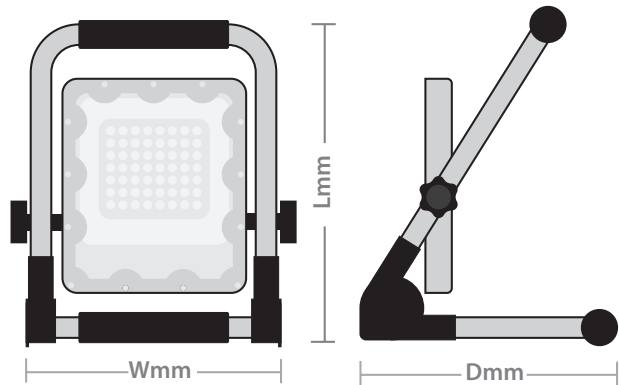

## RECHARGEABLE FLOODLIGHTS

Krypton is a lightweight, portable, rechargeable floodlight with a sleek design. Push button operation features 3 light levels and amber SOS flashing sequence, plus last level memory on/off function.

### Features

- Up to 12 hours of light when fully charged
- Choice of 3 light levels - 100%/60%/20%
- Handy amber SOS flashing function
- Folds flat - fully adjustable bracket

### Specification

<b>Material:</b>	Body: Die-cast Aluminium Lens: Polycarbonate
<b>Colour Temperature:</b>	6000K
<b>Colour Finish:</b>	Yellow
<b>CRI:</b>	>80
<b>LED Lifetime:</b>	L70B50 30,000 Hrs
<b>Charge Time:</b>	5-6 Hours
<b>Operation Time:</b> (From full charge)	100% - 4 Hrs 60% - 9 Hrs 20% - 12 Hrs
<b>Charge Cable:</b>	USB Charging cable included
<b>IP Rating:</b>	IP65
<b>IK Rating:</b>	IK08
<b>Battery Type:</b>	Lithium Ion
<b>Working Temperature:</b>	-20°C to 45°C
<b>Guarantee:</b>	2 Years

### Dimensions

Product Code	Dimensions
KRY10	L: 269mm, W: 204mm, D: 183mm
KRY20	L: 280mm, W: 218mm, D: 183mm
KRY50	L: 382mm, W: 292mm, D: 215mm

Product Code	Description	Wattage	Lumen Output	lm/W	Beam Angle	Weight (Kg)	Barcode
KRY10	Krypton Rechargeable Floodlight	10W	600 / 360 / 120 lm	60 lm/W	90°	0.7	5055807622837
KRY20	Krypton Rechargeable Floodlight	20W	1000 / 600 / 200 lm	51 lm/W	90°	0.87	5055807622844
KRY50	Krypton Rechargeable Floodlight	50W	2400 / 1440 / 480 lm	50 lm/W	90°	1.61	5055807622851
KRY/USB	Krypton USB Charging Cable	-	-	-	-	-	-