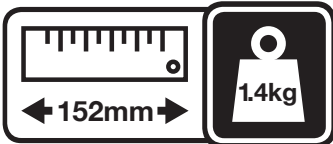

Kielder®

KWT-002

18V COMPACT 3/8" IMPACT WRENCH

AVAILABLE AS A KIT / BARE UNIT

- KWT-002-15 - 1 x 2.0AH, CHARGER & CASE
- KWT-002-17 - 2 x 2.0AH, CHARGER & CASE
- KWT-002-18 - 1 x 4.0AH, CHARGER & CASE
- KWT-002-19 - 2 x 4.0AH, CHARGER & CASE
- KWT-002-16 - BARE UNIT

SPECIFICATION

Max Torque	220 Nm
Drive	3/8"
Weight - including 2.0Ah	1.4kg
Motor	Digital Brushless
Gearbox	All Metal
Speed	0-2700 Min-1
Impact Rate	0-3250 IPM
Vibration Max / 100Nm	9.75 m/s ² / 4.80 m/s ²
Battery Type	Lithium-ion
Charge Time (2.0Ah)	45 mins