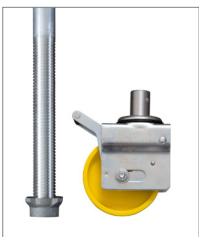

### Tower Components

Item	Description	Quantity
1	Folding Base Unit	1
2	1m Extension Frames	2
3	1.5m Extension Frames	0
4	1.8m Long Trap Door Platform	1
5	1.8m Red Horizontal Braces	4
6	2.1m Blue Diagonal Braces	1
7	Folding Toe Board Set	1
8	Standard Stabilisers	0

### Technical Information

<b>Base Dimensions:</b>	(L)1.8m X (W)0.78m
<b>Maximum Platform Height (ph):</b>	1.6m
<b>Maximum Working Height (wh):</b>	3.6m
<b>Platform SWL:</b>	275kg

#### Upgraded Wheels & Legs

This will provide 250mm adjustment on each leg for uneven grounds, with 150mm Locking Castors.

#### Standard Castors

These are 125mm lockable castors, which are fixed for flat grounds.