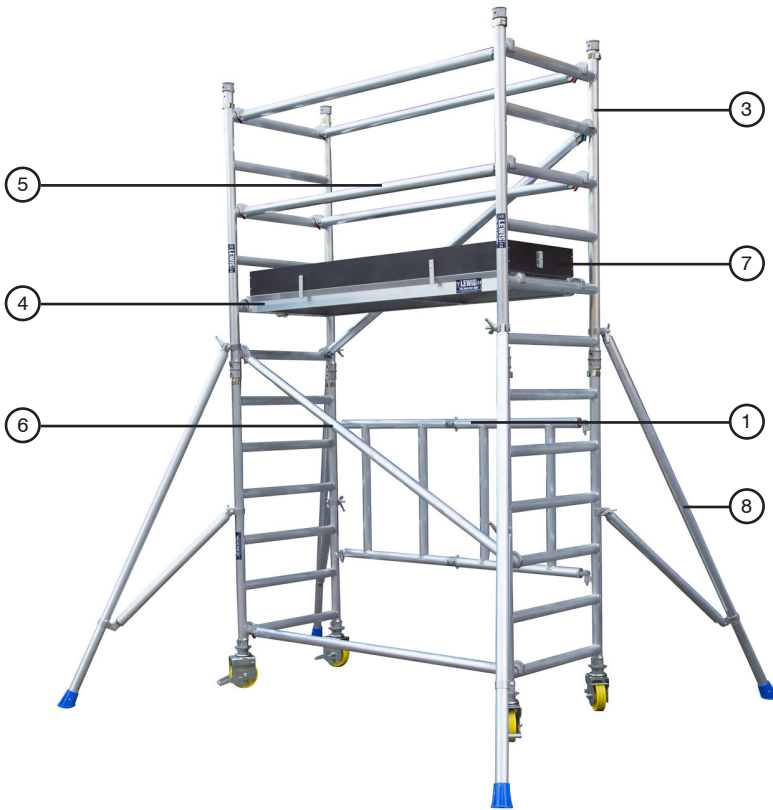

Trade Folding Tower
1.8m Long x 0.78m Wide

Working Height:
4.1m

Platform Height:
2.1m

Tower Components

Item	Description	Quantity
1	Folding Base Unit	1
2	1m Extension Frames	0
3	1.5m Extension Frames	2
4	1.8m Long Trap Door Platform	1
5	1.8m Red Horizontal Braces	5
6	2.1m Blue Diagonal Braces	1
7	Folding Toe Board Set	1
8	Standard Stabilisers	4

Technical Information

Base Dimensions:	(L)1.8m X (W)0.78m
Maximum Platform Height (ph):	2.1m
Maximum Working Height (wh):	4.1m
Platform SWL:	275kg

Upgraded Wheels & Legs

This will provide 250mm adjustment on each leg for uneven grounds, with 150mm Locking Castors.

Standard Castors

These are 125mm lockable castors, which are fixed for flat grounds.