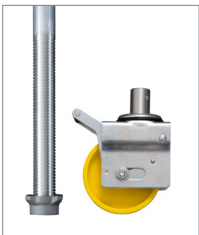

Trade Folding Tower
1.8m Long x 0.78m Wide

Working Height:
4.1m

Platform Height:
2.1m

Tower Components

Item	Description	Quantity
1	Folding Base Unit	1
2	1m Extension Frames	0
3	1.5m Extension Frames	2
4	1.8m Long Trap Door Platform	1
5	1.8m Red Horizontal Braces	5
6	2.1m Blue Diagonal Braces	1
7	Folding Toe Board Set	1
8	Standard Stabilisers	4

Technical Information

Base Dimensions:	(L)1.8m X (W)0.78m
Maximum Platform Height (ph):	2.1m
Maximum Working Height (wh):	4.1m
Platform SWL:	275kg

Upgraded Wheels & Legs

This will provide 250mm adjustment on each leg for uneven grounds, with 150mm Locking Castors.

Standard Castors

These are 125mm lockable castors, which are fixed for flat grounds.