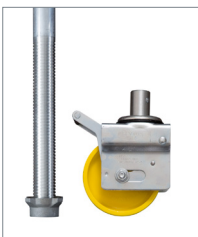

Trade Folding Tower
1.8m Long x 0.78m Wide

Working Height:
5.1m

Platform Height:
3.1m

Tower Components

Item	Description	Quantity
1	Folding Base Unit	1
2	1m Extension Frames	2
3	1.5m Extension Frames	2
4	1.8m Long Trap Door Platform	2
5	1.8m Red Horizontal Braces	6
6	2.1m Blue Diagonal Braces	3
7	Folding Toe Board Set	1
8	Standard Stabilisers	4

Technical Information

Base Dimensions:	(L)1.8m X (W)0.78m
Maximum Platform Height (ph):	3.1m
Maximum Working Height (wh):	5.1m
Platform SWL:	275kg

Upgraded Wheels & Legs

This will provide 250mm adjustment on each leg for uneven grounds, with 150mm Locking Castors.

Standard Castors

These are 125mm lockable castors, which are fixed for flat grounds.