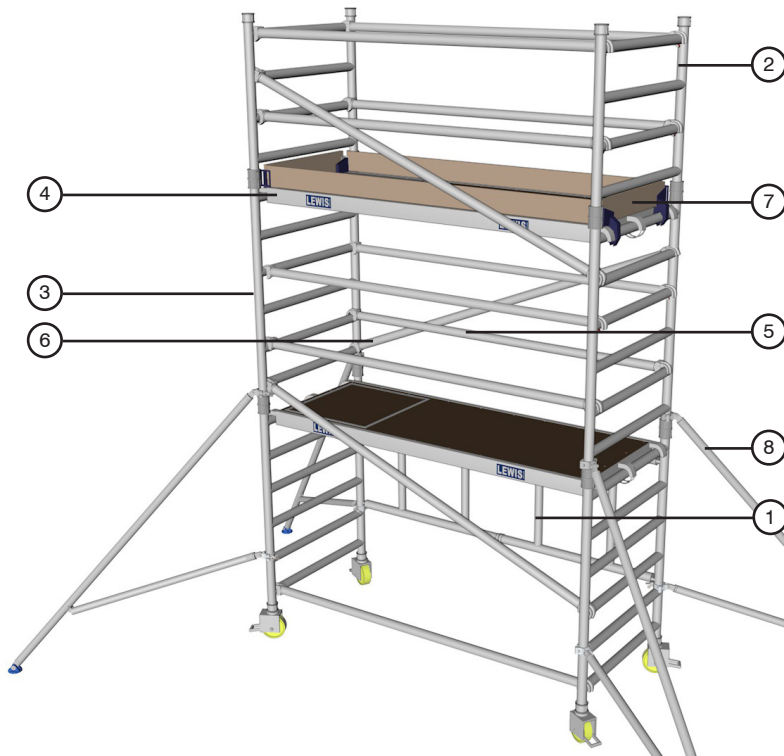

Trade Folding Tower
1.8m Long x 0.78m Wide

Working Height:
5.1m

Platform Height:
3.1m

Tower Components

Item	Description	Quantity
1	Folding Base Unit	1
2	1m Extension Frames	2
3	1.5m Extension Frames	2
4	1.8m Long Trap Door Platform	2
5	1.8m Red Horizontal Braces	6
6	2.1m Blue Diagonal Braces	3
7	Folding Toe Board Set	1
8	Standard Stabilisers	4

Technical Information

Base Dimensions:	(L)1.8m X (W)0.78m
Maximum Platform Height (ph):	3.1m
Maximum Working Height (wh):	5.1m
Platform SWL:	275kg

Upgraded Wheels & Legs

This will provide 250mm adjustment on each leg for uneven grounds, with 150mm Locking Castors.

Standard Castors

These are 125mm lockable castors, which are fixed for flat grounds.