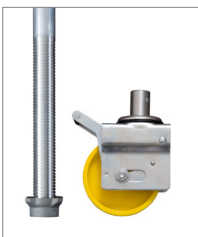

Trade Folding Tower
 1.8m Long x 0.78m Wide

Working Height:
 5.6m

Platform Height:
 3.6m

Tower Components

Item	Description	Quantity
1	Folding Base Unit	1
2	1m Extension Frames	0
3	1.5m Extension Frames	4
4	1.8m Long Trap Door Platform	2
5	1.8m Red Horizontal Braces	6
6	2.1m Blue Diagonal Braces	3
7	Folding Toe Board Set	1
8	Standard Stabilisers	4

Technical Information

Base Dimensions:	(L) 1.8m X (W) 0.78m
Maximum Platform Height (ph):	3.6m
Maximum Working Height (wh):	5.6m
Platform SWL:	275kg

Upgraded Wheels & Legs

This will provide 250mm adjustment on each leg for uneven grounds, with 150mm Locking Castors.

Standard Castors

These are 125mm lockable castors, which are fixed for flat grounds.