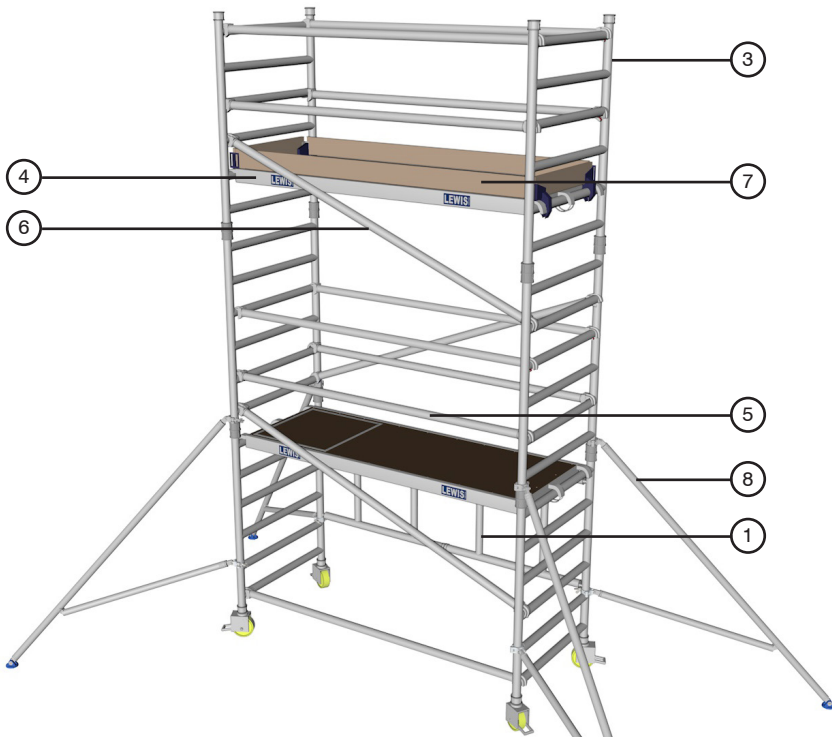

Trade Folding Tower
 1.8m Long x 0.78m Wide

Working Height:
 5.6m

Platform Height:
 3.6m

Tower Components

Item	Description	Quantity
1	Folding Base Unit	1
2	1m Extension Frames	0
3	1.5m Extension Frames	4
4	1.8m Long Trap Door Platform	2
5	1.8m Red Horizontal Braces	6
6	2.1m Blue Diagonal Braces	3
7	Folding Toe Board Set	1
8	Standard Stabilisers	4

Technical Information

Base Dimensions:	(L) 1.8m X (W) 0.78m
Maximum Platform Height (ph):	3.6m
Maximum Working Height (wh):	5.6m
Platform SWL:	275kg

Upgraded Wheels & Legs

This will provide 250mm adjustment on each leg for uneven grounds, with 150mm Locking Castors.

Standard Castors

These are 125mm lockable castors, which are fixed for flat grounds.