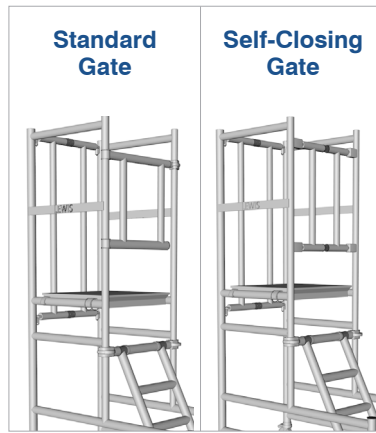

**Total Length:**  
1350mm

**Width Open:**  
650mm

**Width Closed:**  
180mm

**Max Weight Load:**  
150kg

*(Specifications apply to both styles)*

**Podium Sizes: Detachable Ladder**

Platform Height	Overall Height	Working Height	Podium Weight	Stabilisers Recommended
0.75m	1798mm	2.75m	32kg	Small
1m	2045mm	3m	34kg	Small
1.25m	2305mm	3.25m	36kg	Small
1.5m	2555mm	3.5m	39kg	Small
1.75m	2785mm	3.75m	48kg	Large
2m	3050mm	4m	58kg	Large