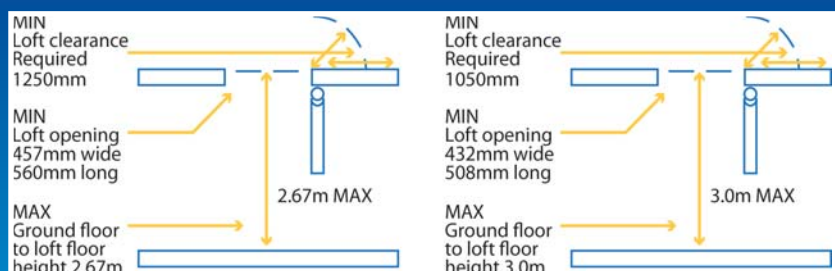

Call or email NOW:
Tel: 01792 796666
 Email: sales@lyteladders.co.uk

	Two Section	Three Section
Max. Floor to floor	2.67m	3.00m
Min. Loft clearance	1.25m	1.05m
Min. Loft opening	457mm x 560mm	432mm x 508mm

BSEN14975

150KG MAX PERMISSIBLE LOAD

www.lyteladders.co.uk

BS EN14975

LYTE DELUXE EASILOFT

- ✓ Slim and compact design for easy storage in the loft
- ✓ Spring assisted arm inside the loft which allows total control when lowering or storing the loft ladder
- ✓ Manufactured to fit most loft hatches
- ✓ Comfortable handrail for added safety
- ✓ Installation instructions and user guide included
- ✓ Certified to BS EN14975

Call or email **NOW:**
Tel: 01792 796666
Email: sales@lyteladders.co.uk

	Two Section	Three Section
Max. Height	2.67m	3.00m
Min. Height	1.25m	1.05m
Pitch	457mm x 560mm	432 x 508
Vertical Pitch	280mm	280mm
Min. Internal Loft Height	1380mm	1010mm