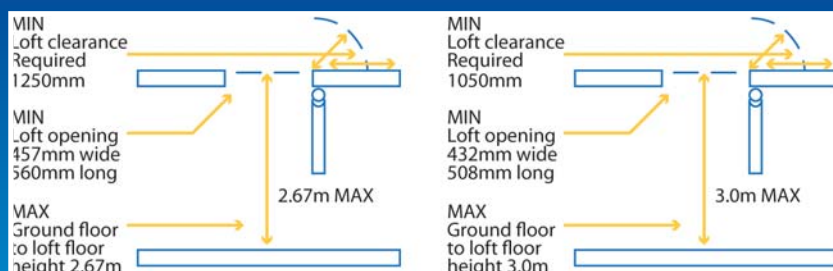

BSEN14975 : 2006

LYTE EASILOFT

- ✓ Factory assembled - installs in minutes
- ✓ Certified to BSEN14975:2006
- ✓ Clear and easy to follow instructions
- ✓ Box section styles for strength and comfort
- ✓ Spring loaded catches, safer and stronger
- ✓ Handrail included on two and three section
- ✓ Non slip rubber feet for safety
- ✓ Maximum load 150kg

Call or email NOW:
Tel: 01792 796666
 Email: sales@lyteladders.co.uk

	Two Section	Three Section
Max. Floor to floor	2.67m	3.00m
Min. Loft clearance	1.25m	1.05m
Min. Loft opening	457mm x 560mm	432mm x 508mm

Call or email **NOW:**
Tel: 01792 796666
Email: sales@lyteladders.co.uk

	Two Section	Three Section
Max. Height	2.67m	3.00m
Min. Height	1.25m	1.05m
Pitch	457mm x 560mm	432 x 508
Vertical Pitch	280mm	280mm
Min. Internal Loft Height	1380mm	1010mm