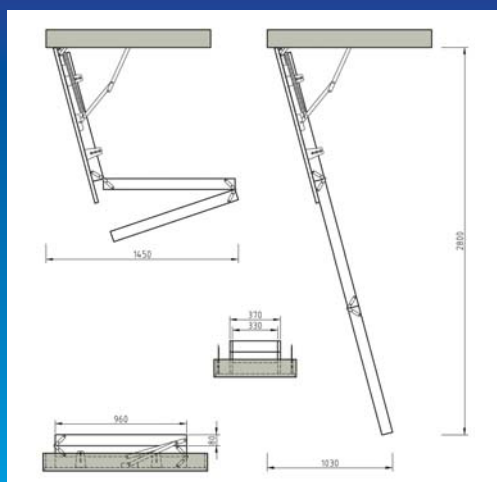

3 Section EN14975 Lyte Timber Easiloft

- ✓ Continuous seal around trap door reduces heat loss
- ✓ White 26mm thick insulated trapdoor
- ✓ Dovetail joints for added durability
- ✓ Fully assembled and easy to install
- ✓ Slip resistant treads

For more information and measurements please call or email **NOW:**

Tel: 01792 796666

Email: sales@lyteladders.co.uk

Ladder Specification		Case	
Ladder Width	370mm	Width	550mm
Inside Ladder Width	330mm	Length	1130mm
Tread Depth	80mm	Height	130mm
Tread Thickness	20mm	Hatch Thickness	26mm
Max Floor to Floor	2800mm		
Weight	26.6kg		

**150KG MAX
PERMISSIBLE LOAD**

LYTE
LADDERS • TOWERS

www.lyteladders.co.uk

4 Section EN14975 Lyte Timber Easiloft

- ✓ Continuous seal around trap door reduces heat loss
- ✓ White 26mm thick insulated trapdoor
- ✓ Dovetail joints for added durability
- ✓ Fully assembled and easy to install
- ✓ Slip resistant treads

For more information
and measurements
please call or email **NOW:**

Tel: 01792 796666

Email: sales@lyteladders.co.uk

Ladder Specification		Case	
Ladder Width	370mm	Width	550mm
Inside Ladder Width	330mm	Length	900mm
Tread Depth	80mm	Height	210mm
Tread Thickness	20mm	Hatch Thickness	26mm
Max Floor to Floor	2800mm		
Weight	26kg		