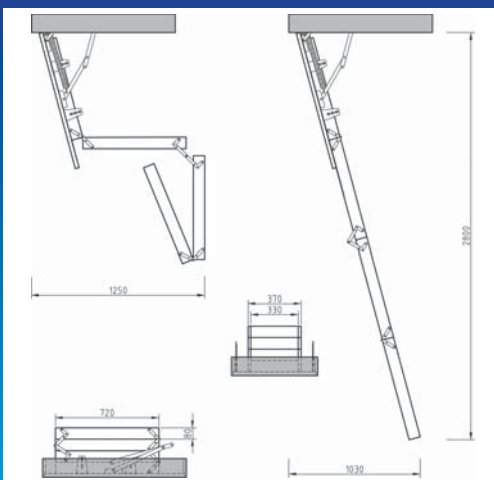

For more information and measurements please call or email **NOW:**

Tel: 01792 796666

Email: sales@lyteladders.co.uk

Ladder Specification		Case	
Ladder Width	370mm	Width	550mm
Inside Ladder Width	330mm	Length	1130mm
Tread Depth	80mm	Height	130mm
Tread Thickness	20mm	Hatch Thickness	26mm
Max Floor to Floor	2800mm		
Weight	26.6kg		

**150KG MAX
PERMISSIBLE LOAD**

LYTE
LADDERS • TOWERS

www.lyteladders.co.uk

4 Section EN14975 Lyte Timber Easiloft

- ✓ Continuous seal around trap door reduces heat loss
- ✓ White 26mm thick insulated trapdoor
- ✓ Dovetail joints for added durability
- ✓ Fully assembled and easy to install
- ✓ Slip resistant treads

For more information
and measurements
please call or email **NOW:**

Tel: 01792 796666

Email: sales@lyteladders.co.uk

Ladder Specification		Case	
Ladder Width	370mm	Width	550mm
Inside Ladder Width	330mm	Length	900mm
Tread Depth	80mm	Height	210mm
Tread Thickness	20mm	Hatch Thickness	26mm
Max Floor to Floor	2800mm		
Weight	26kg		