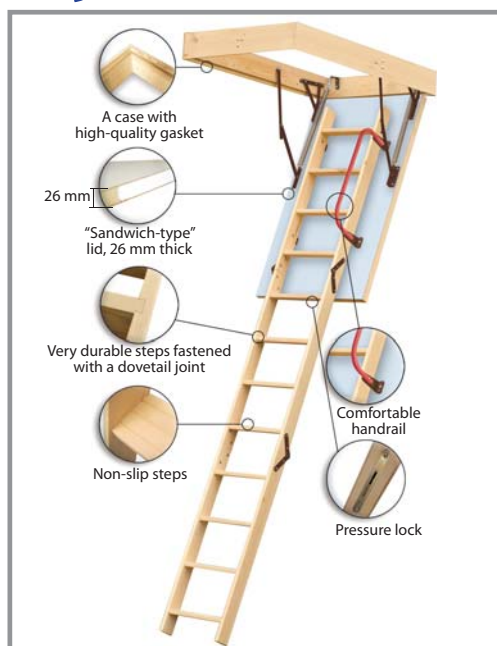

3 Section EN14975 Lyte Timber Easiloft

- ✓ Continuous seal around trap door reduces heat loss
- ✓ White 26mm thick insulated trapdoor
- ✓ Dovetail joints for added durability
- ✓ Fully assembled and easy to install
- ✓ Slip resistant treads

For more information and measurements please call or email **NOW:**

Tel: 01792 796666

Email: sales@lyteladders.co.uk

Ladder Specification		Case	
Ladder Width	370mm	Width	550mm
Inside Ladder Width	330mm	Length	1130mm
Tread Depth	80mm	Height	130mm
Tread Thickness	20mm	Hatch Thickness	26mm
Max Floor to Floor	2800mm		
Weight	26.6kg		

**150KG MAX
PERMISSIBLE LOAD**

LYTE
LADDERS • TOWERS

www.lyteladders.co.uk

4 Section EN14975 Lyte Timber Easiloft

- ✓ Continuous seal around trap door reduces heat loss
- ✓ White 26mm thick insulated trapdoor
- ✓ Dovetail joints for added durability
- ✓ Fully assembled and easy to install
- ✓ Slip resistant treads

For more information
and measurements
please call or email **NOW:**

Tel: 01792 796666

Email: sales@lyteladders.co.uk

Ladder Specification		Case	
Ladder Width	370mm	Width	550mm
Inside Ladder Width	330mm	Length	900mm
Tread Depth	80mm	Height	210mm
Tread Thickness	20mm	Hatch Thickness	26mm
Max Floor to Floor	2800mm		
Weight	26kg		