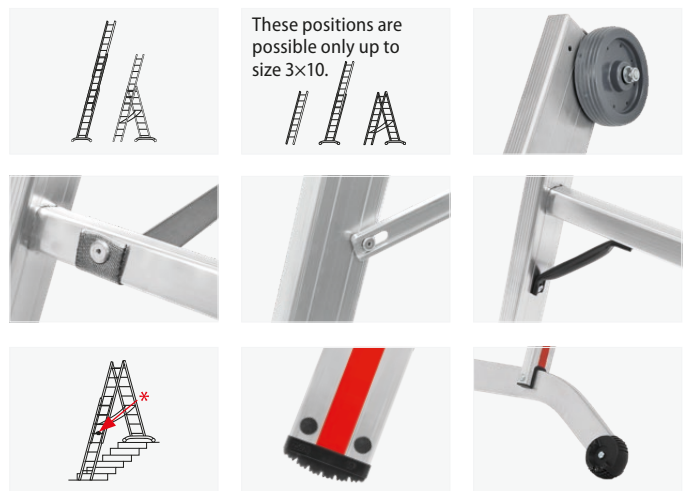

10
YEAR
GUARANTEE

★ ★ ★
MADE IN
GERMANY

6047 Combination ladder, three-section

- › Versatile for use as **leaning, extension and freestanding ladder**.
- › Inner width of the ladder 300 mm (top section).
- › Rungs made of high rib **extruded profiles** providing increased slip resistance.
- › Solid steel fittings.
- › With **wall rollers** to easily extend the ladder from size 3×10 upwards.
- › Spreader lock provided by high-strength 30 mm wide perlon straps.
- › Two **rigid safety bars** against unintentional folding (from size 3×7 upwards).
- › Sturdy reinforcement braces on first step.
- › Set up in stairway mode possible up to size 3×10 with clamp fitting*. Up to size 3×9 pre-fitted as standard, for size 3×10 available as an accessory.
- › Ladder feet screwed to the stile, easily replaceable.
- › **Arched cross-beam** with 125 mm ground clearance.

Number of rungs	3×6	3×7	3×8	3×9	3×10	3×12	3×14
Stile top/middle/bottom (approx. mm)	60/60/60	66/66/66	71/71/71	83/83/83	83/83/83	89/89/89	89/89/89
Number of rungs at max. extension	14	17	19	23	25	30	34
Length retracted (approx. m)	1.87	2.15	2.43	2.71	3.02	3.63	4.17
Length leaning ladder extended (approx. m)	4.11	4.95	5.51	6.63	7.22	8.66	9.78
Standing height freestanding ladder extended (approx. m)	1.60	2.13	2.65	3.20	3.71	4.55	5.31
Reach height freestanding ladder extended (approx. m)	3.60	4.13	4.65	5.20	5.71	6.55	7.31
Standing height leaning ladder (approx. m)	3.00	3.80	4.35	5.45	5.99	7.34	8.42
Reach height leaning ladder (approx. m)	5.00	5.80	6.35	7.45	7.99	9.34	10.42
Vertical height freestanding ladder extended (approx. m)	2.89	3.42	3.95	4.42	4.97	5.80	6.58
Width extended top/middle/bottom (approx. mm)	355/425/1,030	355/425/1,030	355/425/1,030	355/425/1,160	355/425/1,160	355/425/1,285	355/425/1,285
Base width (approx. m)	1.31	1.50	1.64	1.82	2.00	2.36	2.73
Weight (approx. kg)	13.0	14.6	17.6	20.6	23.3	30.0	35.5
Order no.	604718	604721	604724	604727	604730	604736	604742