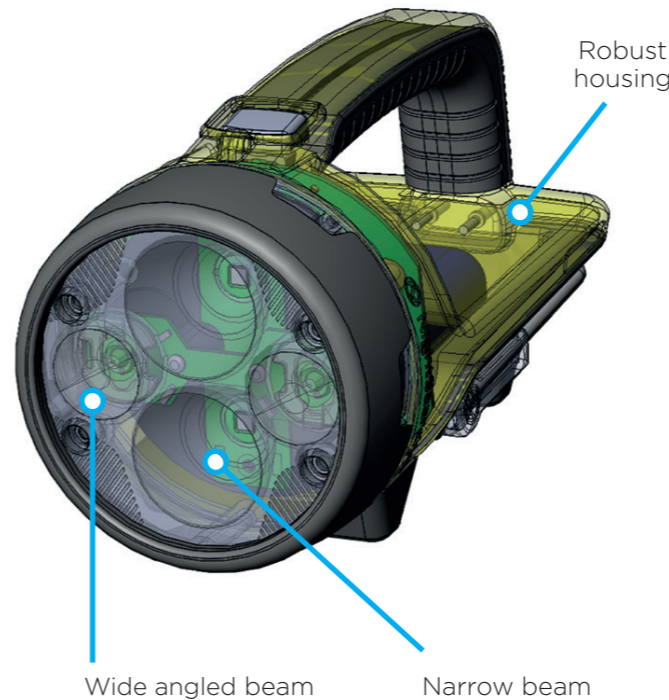

# NEW HawkStar & HawkStar-X

The HawkStar searchlight have been designed and engineered by NightSearcher to satisfy the high standard requirements of emergency services, search & rescue teams and industrial sectors. Utilizing high lumen output LEDs and specially designed reflectors with optics, both models offer wide and narrow light beams control, making them ideal for long distance searching or flood lighting wider areas.

## Choice of 2 Rechargeable LED Searchlights - HawkStar and HawkStar-X

- Max beam distance 500M, Operates up to 30 hours
- Designed to be used in Emergency Service Vehicles
- Wide angle Flood or Narrow angle Search beam
- Multiple brightness levels and Dimmable
- Fits securely in charging bracket - Crash tested at 70MPH (112KPH)
- Quick release from bracket for fast and easy deployment
- IP67
- Charges from any vehicles 12V / 24V or from AC mains

## CRASH PROOF TO 70 MPH AS TESTED INSTITUTE OF TRAFFIC ACCIDENT INVESTIGATORS

The searchlight and cradle assembly was designed and tested to withstand a car crash. It passed tests undamaged and worked perfectly when crash tested at 70mph by the Institute of traffic Accident Investigators.

Wall & vehicle mountable charging bracket with quick release lever.

Isle Of Wright Needles NCI - National Coastwatch

Metropolitan Police - Forensic Collision Investigation Unit