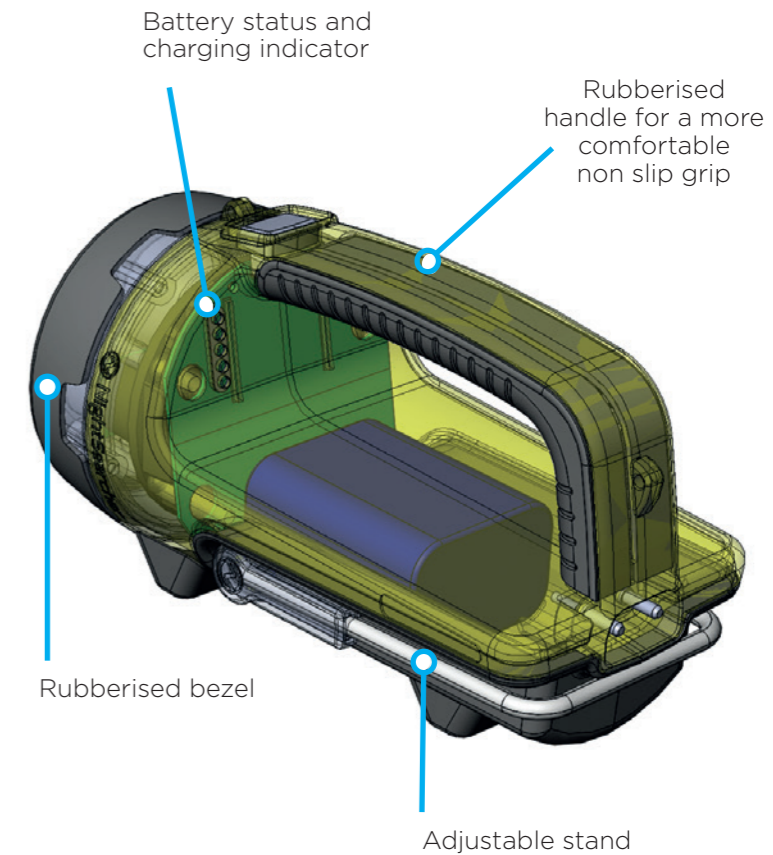

## Choice of 2 Rechargeable LED Searchlights - HawkStar and HawkStar-X

- Max beam distance 500M, Operates up to 30 hours
- Designed to be used in Emergency Service Vehicles
- Wide angle Flood or Narrow angle Search beam
- Multiple brightness levels and Dimmable
- Fits securely in charging bracket - Crash tested at 70MPH (112KPH)
- Quick release from bracket for fast and easy deployment
- IP67
- Charges from any vehicles 12V / 24V or from AC mains

## CRASH PROOF TO 70 MPH AS TESTED INSTITUTE OF TRAFFIC ACCIDENT INVESTIGATORS

The searchlight and cradle assembly was designed and tested to withstand a car crash. It passed tests undamaged and worked perfectly when crash tested at 70mph by the Institute of traffic Accident Investigators.

Wall & vehicle mountable charging bracket with quick release lever.

Isle Of Wright Needles NCI - National Coastwatch

Metropolitan Police - Forensic Collision Investigation Unit