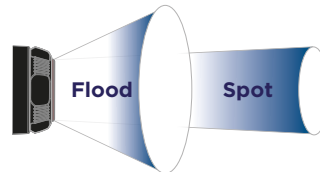

# UPGRADED ZOOM 700R

700 Lumens, - Powerful, Fully Adjustable Spot-to-Flood Beam Head Torch

The Zoom 700R is an upgraded version of the Zoom 580R, a super lightweight, comfortable head torch with a powerful 700 lumens output at full power. Rotate the zoom lens to switch from a 200 metres spot beam down to a diffused wide beam for close up illumination.

## Zoom Focus Beam

Long Distance Spot Beam To Wide Flood Beam

Flood Beam

Spot Beam