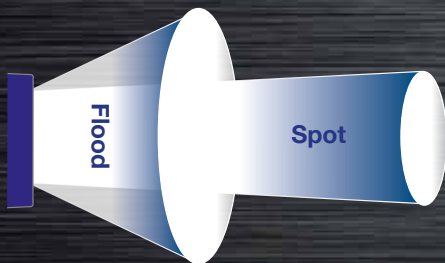

# New Light Wave 520

Rechargeable, Spot + Flood beam with On/Off Wave Sensor

- 520 Lumens/140m beam
- Runtime 2-5 hours
- Spot and flood beam

Battery Status Indicator

**ON/OFF**  
Wave Sensor

**2 Ways to turn ON+OFF:**  
Manual switch or Wave.

Ideal when hands are dirty,  
or wearing gloves

Flood Beam

Spot Beam

**Dual beam**  
FLOOD (Wide beam)  
or  
SPOT (Narrow beam)

	Light Wave 520
	520
	Up to 140m
	2.5-5hrs
<b>MODE</b>	Spot + Flood/Flood/Spot
	3.7V 1800Ah, 6.66Wh
	3hrs
	IP44
	65x40x47mm
	96g
<b>CODE</b>	NSHTLIGHTWAVE520

## Features:

- Powerful 520 lumen with 140m beam
- Dimmable on all light modes
- Spot to flood beam
- Battery status indicator
- Lightweight only 96g
- Helmet mountable with clips
- Adjustable non-slip head straps