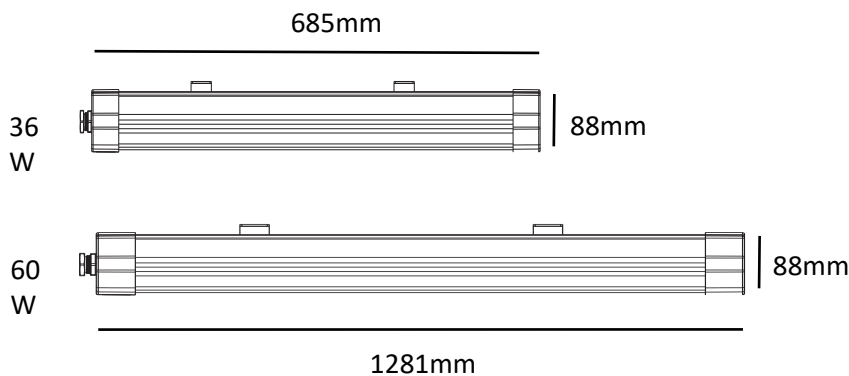

Certification and Standards

ATEX Certification

Ex: II 2 G Ex emb IIC T6 Gb

Ex: II 2 D Ex tb IIIC 80°C Db IP66

ATEX Zone 1 & 2 and 21 & 22