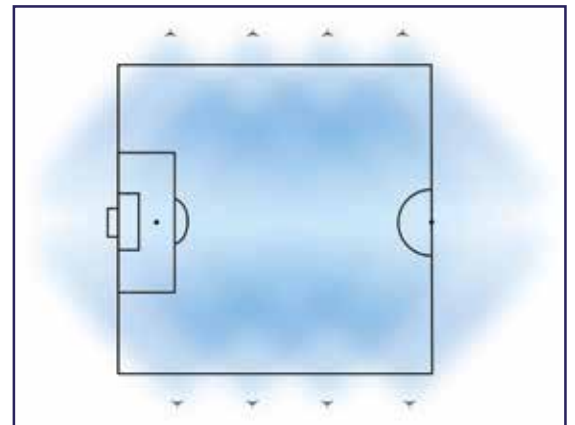

KEY FEATURES:

- 20,000 lumens
- 4 Section air cushioned safety tripod
- Lightweight lithium rechargeable battery packs, 18Ah
- Easy to carry and store, runs up to 16 hours
- Fully rechargeable means no expensive, noisy generator required
- No planning permission required
- Set up in 1 minute
- Impact resistance light head
- Perfect for outdoor use in all weathers
- Low level cable control switch for light settings
- Easily fits in boot of car

Eight units will illuminate a 60 x 40m area (a standard size of a sports training pitch/half a full sized football pitch).