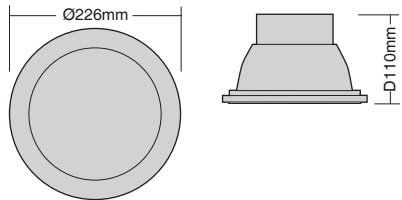

A circular COB LED Downlight that is ideal for replacement of traditional 'PL' fittings. The deep bezel reduces glare and ensures a modern, crisp light.

LED

30W
110-265V
IP44

Specification

LED:	Bridgelux COB LED
Material:	Aluminium
Lumen Output:	3000-3200lm
Colour Temperature:	4000K
Guarantee:	3 Years
Life Expectancy:	50,000 Hours
Working Temperature:	-20°C - 65°C
Beam Angle:	60°
CRI:	>80
Extra Information:	Aluminium heat sink resulting in better heat dissipation Easy connection Environmentally friendly High temperature resistant, flame retardant, insulated material White finish

MODEL	WATTAGE	LUMEN OUTPUT	DIMENSIONS (Ø x D x Cut Out mm)
COBDLAG30W-40	30W	3000-3200lm	226 x 110 x 210