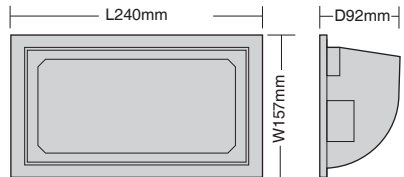

The LED Rectangular Wallwasher Shoplight is ideal for retail and commercial applications. The 60° adjustment and wide 120° beam angle make it perfect for decorative and feature lighting.

LED

30W
110-265V
IP40

Specification

- LED:** 60pcs of 5730 SMD Epistar
- Material:** Aluminium
- Lumen Output:** 2500lm
- Colour Temperature:** 4000K
- Guarantee:** 3 Years
- Life Expectancy:** 50,000 Hours
- Working Temperature:** -20°C - 65°C
- Beam Angle:** 120°
- Ra:** >80
- Extra Information:**
 - 60° Tilt angle
 - 90% Energy saving compared to incandescent lamp
 - Environmentally friendly
 - Five to ten times longer life expectancy of an energy saving lamp
 - Good heat dissipation
 - White finish

MODEL	WATTAGE	LUMEN OUTPUT	DIMENSIONS (L x W x D x Cut out mm)
SLRT30W-40	30W	2500lm	240 x 157 x 92 x 230 x 127