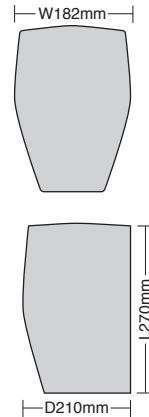

The High Speed Electronic Hand Dryers have an overall unit power of 1250W, have a warm air temperature of 40°C±10°C & are available in either chrome or white.

Specification

- Voltage:** 220V AC / 50Hz
- Wattage:** 1250W
- Temp of Warm Air:** 40°C±10°C
- Noise Level:** 90dBs
- Motor Power:** 550W
- Heating Power:** 700W
- Life Expectancy:** 2-5 years
- Guarantee:** 1 year
- IP Rating:** IP20
- Material:** Metal
- Working Temp:** 20°C
- Extra Info:** Air speed of 30m/s.
Sensing distance of 12cm ± 3cm.
Motor speed of 25,000r.p.m
Weight 4.1Kg, chrome / white finish.
Recommended drying time of between 8-12 seconds.
Can switch between hot and cold air.
Includes an ion generator to purify the air.
Supplied with 2m cable.

MODEL	VOLTAGE	WATTAGE	COLOUR	DIMENSIONS (L x W x D mm)
YD-208C	220V	1250W	CHROME	270 x 182 x 210mm
YD-208W	220V	1250W	WHITE	270 x 182 x 210mm