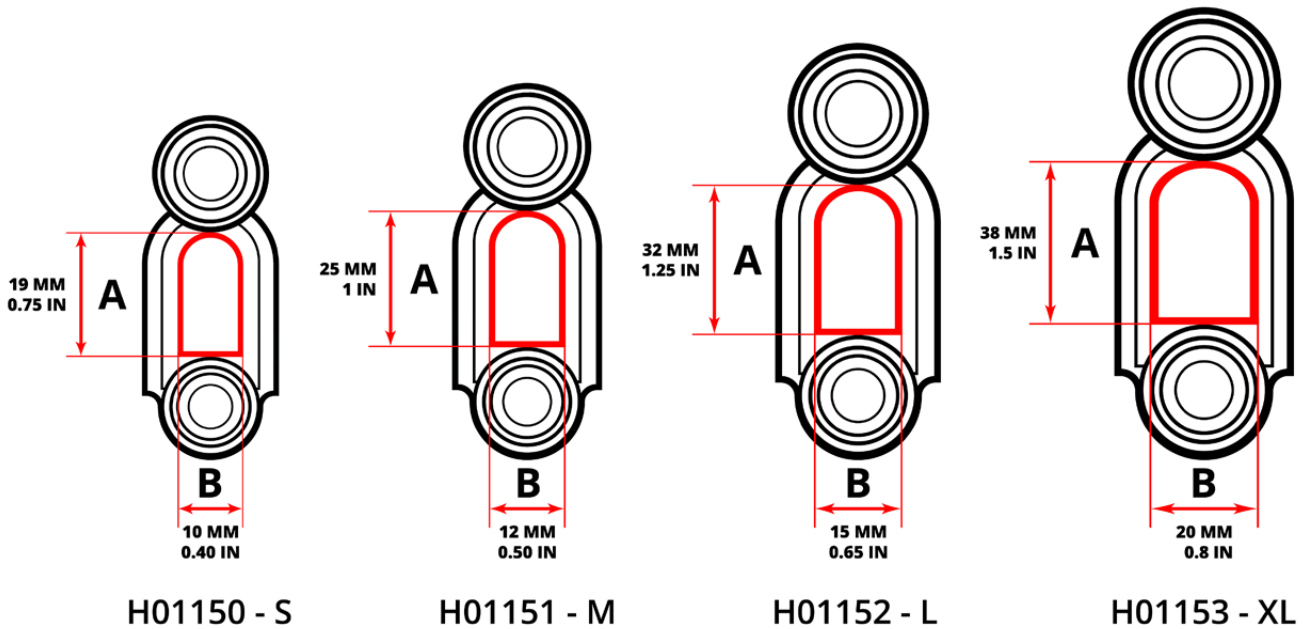

## H01150 - S / H01151 - M / H01152 - L / H01153 - XL

# SNAPLOCK SIZE GUIDE

ITEM NO.	Size	Internal Height (A)	Internal Width (B)	Max Load Rating	Max Tether Length
<b>H01150</b>	S	19 mm / 0.75 in	10 mm / 0.40 in	6.8 kg / 15 lb	1.32 m / 52 in
<b>H01151</b>	M	25 mm / 1.0 in	12 mm / 0.50 in	6.8 kg / 15 lb	1.32 m / 52 in
<b>H01152</b>	L	32 mm / 1.25 in	15 mm / 0.65 in	6.8 kg / 15 lb	1.32 m / 52 in
<b>H01153</b>	XL	38 mm / 1.5 in	20 mm / 0.8 in	6.8 kg / 15 lb	1.32 m / 52 in