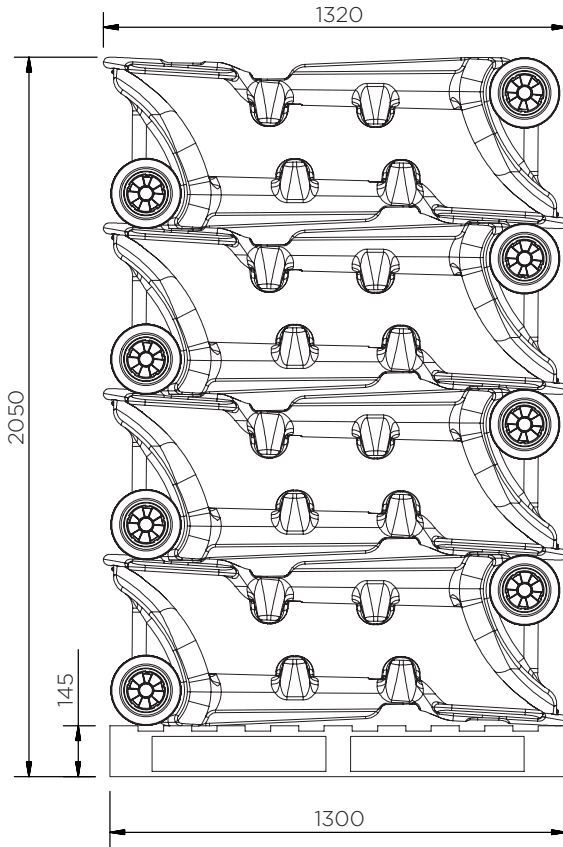

FireKart - Fire extinguisher trolley

Technical Data

WEX01-CORE

Pieces per pallet	16
20' container	128
40' high cube container	288
13.6 m trailer	320

The information is to our best knowledge true and accurate but all recommendations or suggestions are made without guarantee.