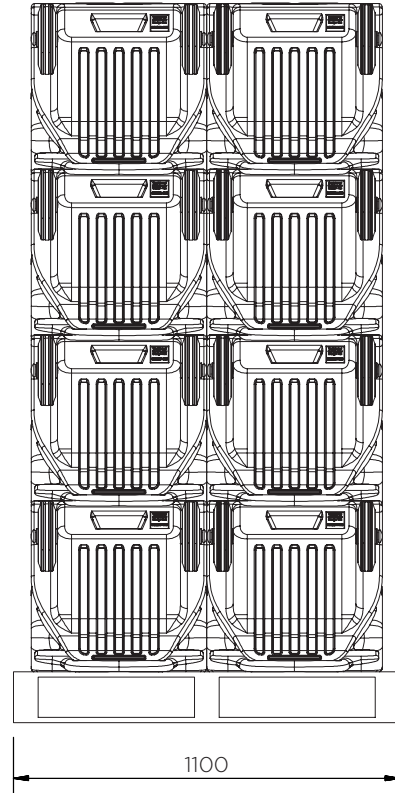

FireKart - Fire extinguisher trolley

Technical Data

WEX01-CORE

Pieces per pallet	16
20' container	128
40' high cube container	288
13.6 m trailer	320

The information is to our best knowledge true and accurate but all recommendations or suggestions are made without guarantee.