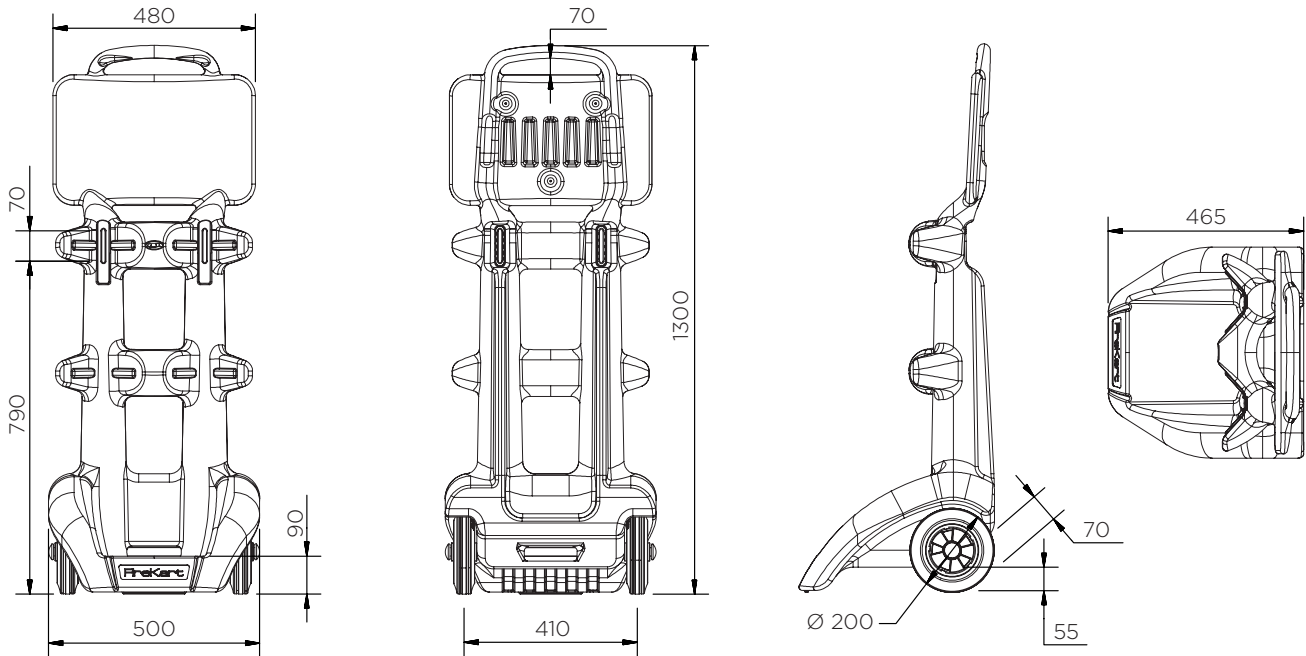

# FireKart - Fire extinguisher trolley

Technical Data

JHSA1

JRHB

JPFB1

JPBL1

|            | Colour options | H x W x D (mm)   | Weight (kg) | Extinguisher (kg) | Alarm*       | Bucket*       |
|------------|----------------|------------------|-------------|-------------------|--------------|---------------|
| WEX01-CORE | ●              | 1300 x 500 x 465 | 11          | 2 x 12            | JSSA1 / JRHB | JPFB1 / JPBL1 |

# FireKart - Fire extinguisher trolley

Technical Data

Max. combined extinguisher weight: 30 kg

## WEX01-CORE

|                         |     |
|-------------------------|-----|
| Pieces per pallet       | 16  |
| 20' container           | 128 |
| 40' high cube container | 288 |
| 13.6 m trailer          | 320 |