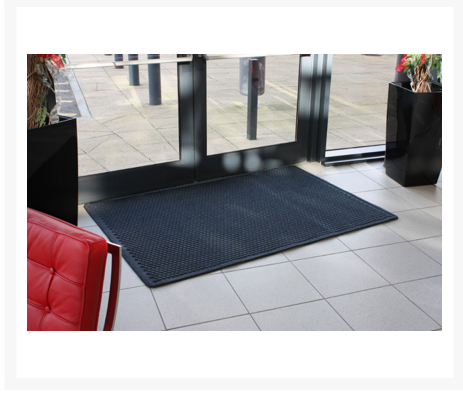

Aquasorb Super

Short Description

Aquasorb Super is a highly functional indoor entrance mat with a moulded bubble form that facilitates the scraping and drying process and incorporates a border which forms a perimeter that traps moisture and debris. The mat also features an anti-microbial carpet treatment that stops bacteria and germs at the entrance. An extremely durable rubber backed mat, features edge to edge carpet to blend with its surroundings. Rubber cleats on the underside ensure minimal movement once in place.

Product Images

Description

- Heavy duty carpet mat constructed to withstand the heaviest foot traffic and maintain good looks
- Efficient water and dust retention – can hold up to 6 litres per Sq m
- Raised edges prevent water tracking onto surrounding floors
- Anti-microbial treated to prevent germs entering buildings

- Overall height 10.5mm
- For placement inside entrances in schools, universities, public buildings, sports facilities, shopping malls

Additional Information

Specifications

Wear Resistant	Wear resistant surface to Level 3
Soil Resistance	Resistant to soiling and stains Level 3
Water Absorbent	Absorbs water to Level 3
Slip Resistance	Slip resistance Level 3
Anti-Microbial	Anti-microbial and suitable for medical and clean areas