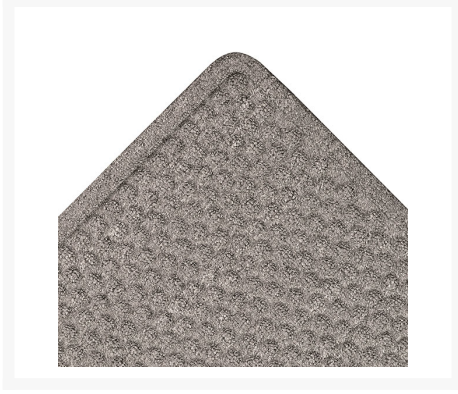

Aquasorb Super

Short Description

Aquasorb Super is a highly functional indoor entrance mat with a moulded bubble form that facilitates the scraping and drying process and incorporates a border which forms a perimeter that traps moisture and debris. The mat also features an anti-microbial carpet treatment that stops bacteria and germs at the entrance. An extremely durable rubber backed mat, features edge to edge carpet to blend with its surroundings. Rubber cleats on the underside ensure minimal movement once in place.

Product Images

Description

- Heavy duty carpet mat constructed to withstand the heaviest foot traffic and maintain good looks
- Efficient water and dust retention – can hold up to 6 litres per Sq m
- Raised edges prevent water tracking onto surrounding floors
- Anti-microbial treated to prevent germs entering buildings

- Overall height 10.5mm
- For placement inside entrances in schools, universities, public buildings, sports facilities, shopping malls

Additional Information

Specifications

Wear Resistant	Wear resistant surface to Level 3
Soil Resistance	Resistant to soiling and stains Level 3
Water Absorbent	Absorbs water to Level 3
Slip Resistance	Slip resistance Level 3
Anti-Microbial	Anti-microbial and suitable for medical and clean areas

Product Options

Colour:	Blue
	Brown
	Charcoal
	Red
Width:	60cm
	90cm
	120cm
Length:	90cm
	150cm
	180cm