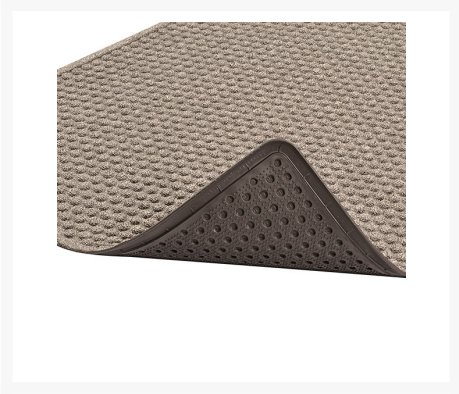

Aquasorb Super

Short Description

Aquasorb Super is a highly functional indoor entrance mat with a moulded bubble form that facilitates the scraping and drying process and incorporates a border which forms a perimeter that traps moisture and debris. The mat also features an anti-microbial carpet treatment that stops bacteria and germs at the entrance. An extremely durable rubber backed mat, features edge to edge carpet to blend with its surroundings. Rubber cleats on the underside ensure minimal movement once in place.

Product Images

Description

- Heavy duty carpet mat constructed to withstand the heaviest foot traffic and maintain good looks
- Efficient water and dust retention – can hold up to 6 litres per Sq m
- Raised edges prevent water tracking onto surrounding floors
- Anti-microbial treated to prevent germs entering buildings

- Overall height 10.5mm
- For placement inside entrances in schools, universities, public buildings, sports facilities, shopping malls

Additional Information

Specifications

Wear Resistant	Wear resistant surface to Level 3
Soil Resistance	Resistant to soiling and stains Level 3
Water Absorbent	Absorbs water to Level 3
Slip Resistance	Slip resistance Level 3
Anti-Microbial	Anti-microbial and suitable for medical and clean areas

Product Options

Colour:	Blue
	Brown
	Charcoal
	Red
Width:	60cm
	90cm
	120cm
Length:	90cm
	150cm
	180cm