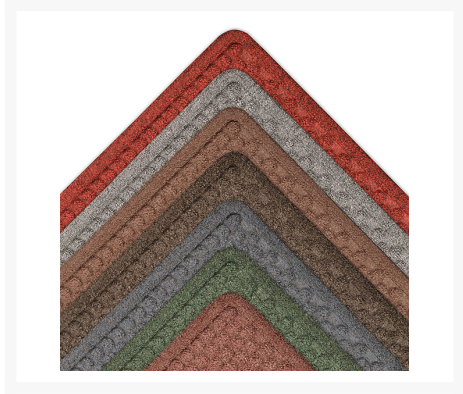

Aquasorb Super

Short Description

Aquasorb Super is a highly functional indoor entrance mat with a moulded bubble form that facilitates the scraping and drying process and incorporates a border which forms a perimeter that traps moisture and debris. The mat also features an anti-microbial carpet treatment that stops bacteria and germs at the entrance. An extremely durable rubber backed mat, features edge to edge carpet to blend with its surroundings. Rubber cleats on the underside ensure minimal movement once in place.

Product Images

Description

- Heavy duty carpet mat constructed to withstand the heaviest foot traffic and maintain good looks
- Efficient water and dust retention – can hold up to 6 litres per Sq m
- Raised edges prevent water tracking onto surrounding floors
- Anti-microbial treated to prevent germs entering buildings

Product Options

Colour:	Blue
	Brown
	Charcoal
	Red
Width:	60cm
	90cm
	120cm
Length:	90cm
	150cm
	180cm