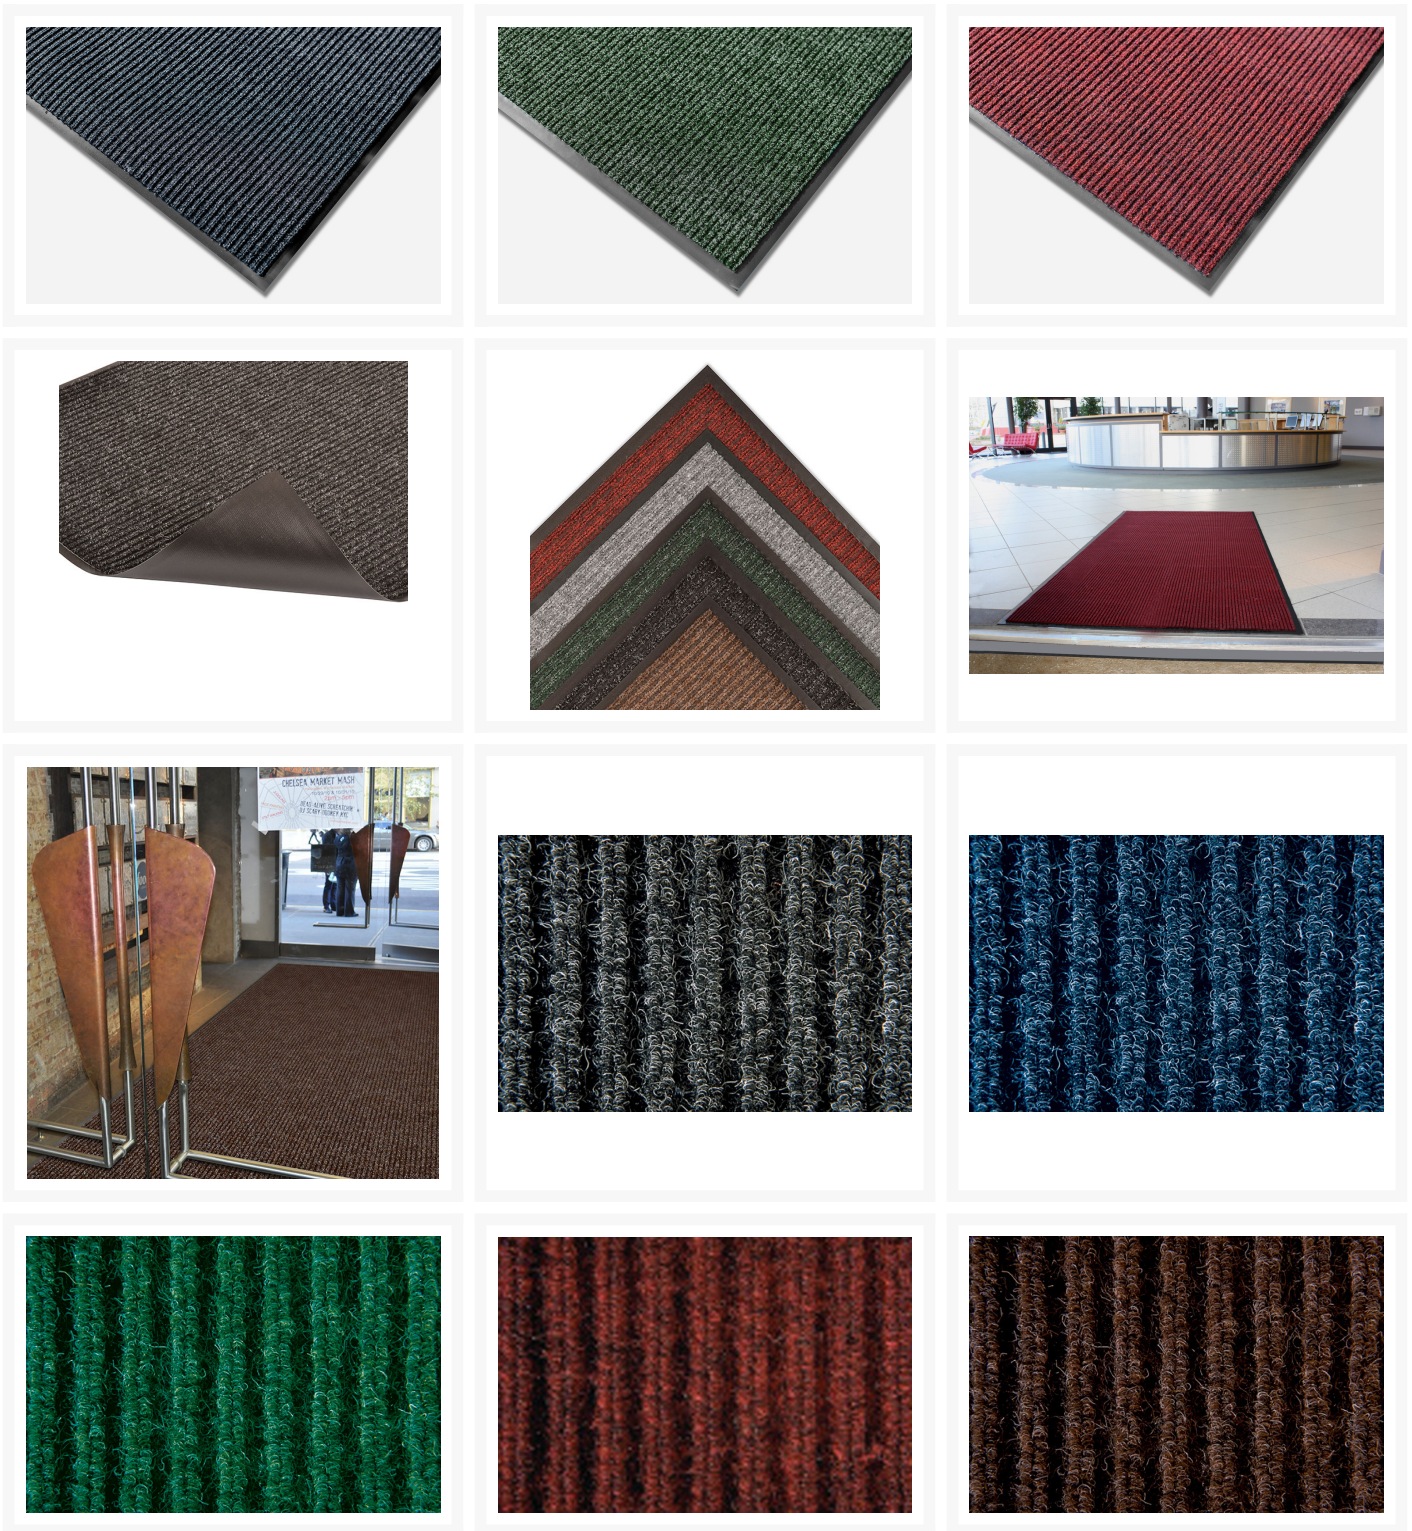

Brushway

Short Description

Brushway is a premium rib mat for medium to heavy entrance areas which incorporates a unique double rib high/low design, providing a superior brushing and wiping action in areas that require extra moisture retention.

Product Images

Description

- For indoor light to medium traffic areas.
- Ribbed pattern polypropylene pile carpet bonded to slip resistant vinyl base
- Double rib incorporates high/low design for better scraping
- Simultaneously brushes away dirt and grit and removes moisture
- Low 7.5mm height allows easy wheelchair access
- 0.813Kg of needle-punched yarn per m2

- Custom sizes available: 90cm or 120cm wide, up to 18.3m long
- For placement inside entrances of schools, offices, shops.

Additional Information

Specifications

Wear Resistant	Wear resistant surface to Level 2
Soil Resistance	Resistant to soiling and stains Level 3
Water Absorbent	Absorbs water to Level 1
Crush resistant	Crush resistant and regains form
Dry Area	Suitable for use in dry areas

Product Options

Colour:	Blue
	Brown
	Charcoal
	Green
	Red
Width:	60cm
	90cm
	120cm
Length:	90cm
	120cm
	150cm
	180cm
	240cm