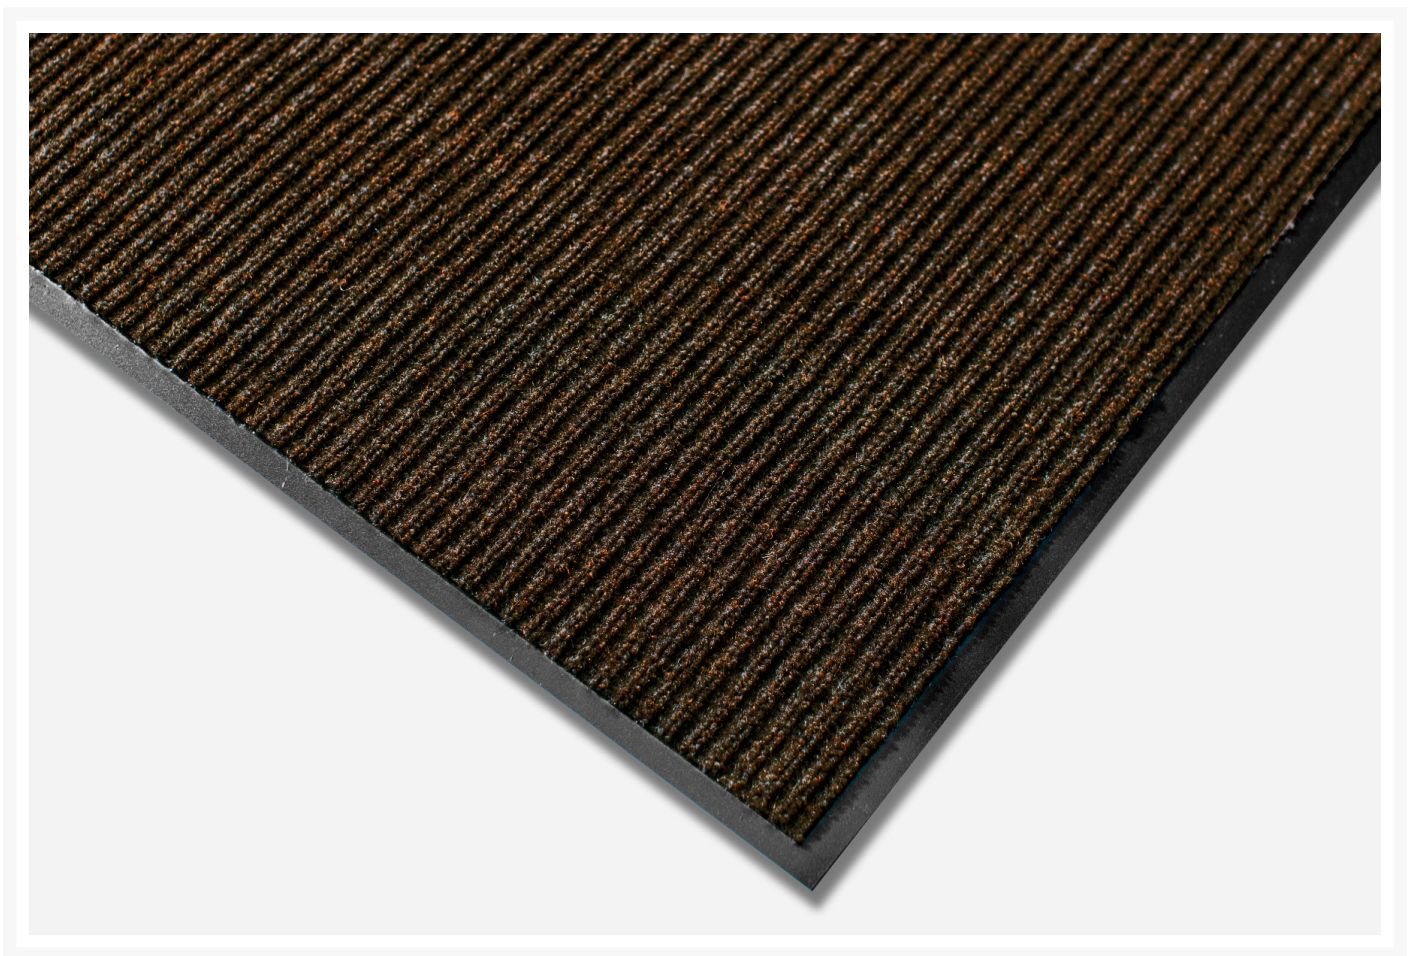

Brushway

Short Description

Brushway is a premium rib mat for medium to heavy entrance areas which incorporates a unique double rib high/low design, providing a superior brushing and wiping action in areas that require extra moisture retention.

Product Images

Description

- For indoor light to medium traffic areas.
- Ribbed pattern polypropylene pile carpet bonded to slip resistant vinyl base
- Double rib incorporates high/low design for better scraping
- Simultaneously brushes away dirt and grit and removes moisture
- Low 7.5mm height allows easy wheelchair access
- 0.813Kg of needle-punched yarn per m2

- Custom sizes available: 90cm or 120cm wide, up to 18.3m long
- For placement inside entrances of schools, offices, shops.

Additional Information

Specifications

Wear Resistant	Wear resistant surface to Level 2
Soil Resistance	Resistant to soiling and stains Level 3
Water Absorbent	Absorbs water to Level 1
Crush resistant	Crush resistant and regains form
Dry Area	Suitable for use in dry areas

Product Options

Colour:	Blue
	Brown
	Charcoal
	Green
	Red
Width:	60cm
	90cm
	120cm
Length:	90cm
	120cm
	150cm
	180cm
	240cm