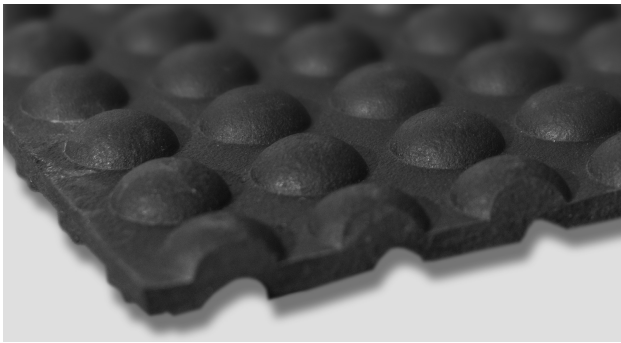

Ergotred

Short Description

Ergotred anti-fatigue matting with its domed air cushioned surface is designed to provide optimal worker comfort and improve circulation. Manufactured with heavy duty flexible rubber makes it an ideal option for comfort and safety in medium and heavy duty industrial environments.

Product Images

Description

- Versatile anti-fatigue mat providing superb worker comfort at a very economical price.
- Manufactured from heavy duty flexible rubber
- Bevelled yellow safety edges and suction cup backing
- Domed surface texture designed to improve circulation and enhance comfort
- Suitable for medium to heavy duty industrial use in dry areas
- 5 star comfort rating
- Overall height 15mm

Additional Information

Specifications

Wear Resistant	Wear resistant surface to Level 2
Anti-Fatigue	Anti-fatigue protection to Level 3
Slip Resistance	Slip resistance Level 2
Dry Area	Suitable for use in dry areas