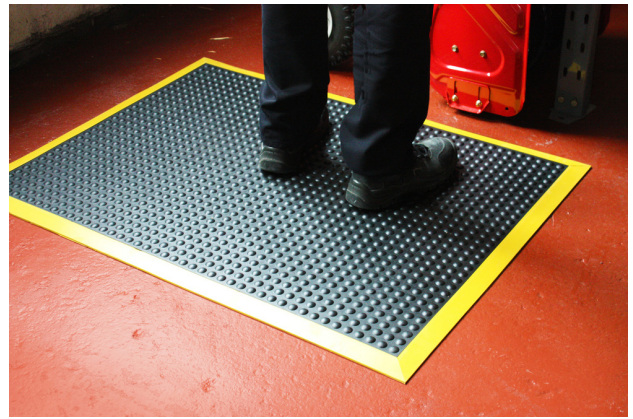

Ergotred

Short Description

Ergotred anti-fatigue matting with its domed air cushioned surface is designed to provide optimal worker comfort and improve circulation. Manufactured with heavy duty flexible rubber makes it an ideal option for comfort and safety in medium and heavy duty industrial environments.

Product Images

Description

- Versatile anti-fatigue mat providing superb worker comfort at a very economical price.
- Manufactured from heavy duty flexible rubber
- Bevelled yellow safety edges and suction cup backing
- Domed surface texture designed to improve circulation and enhance comfort
- Suitable for medium to heavy duty industrial use in dry areas
- 5 star comfort rating
- Overall height 15mm

Additional Information

Specifications

Wear Resistant	Wear resistant surface to Level 2
Anti-Fatigue	Anti-fatigue protection to Level 3
Slip Resistance	Slip resistance Level 2
Dry Area	Suitable for use in dry areas

Environment

Dry Zone	Dry Zone
-----------------	----------

Product Options

Set Size:	90cm x 120cm
-----------	--------------

Width:	90cm
--------	------