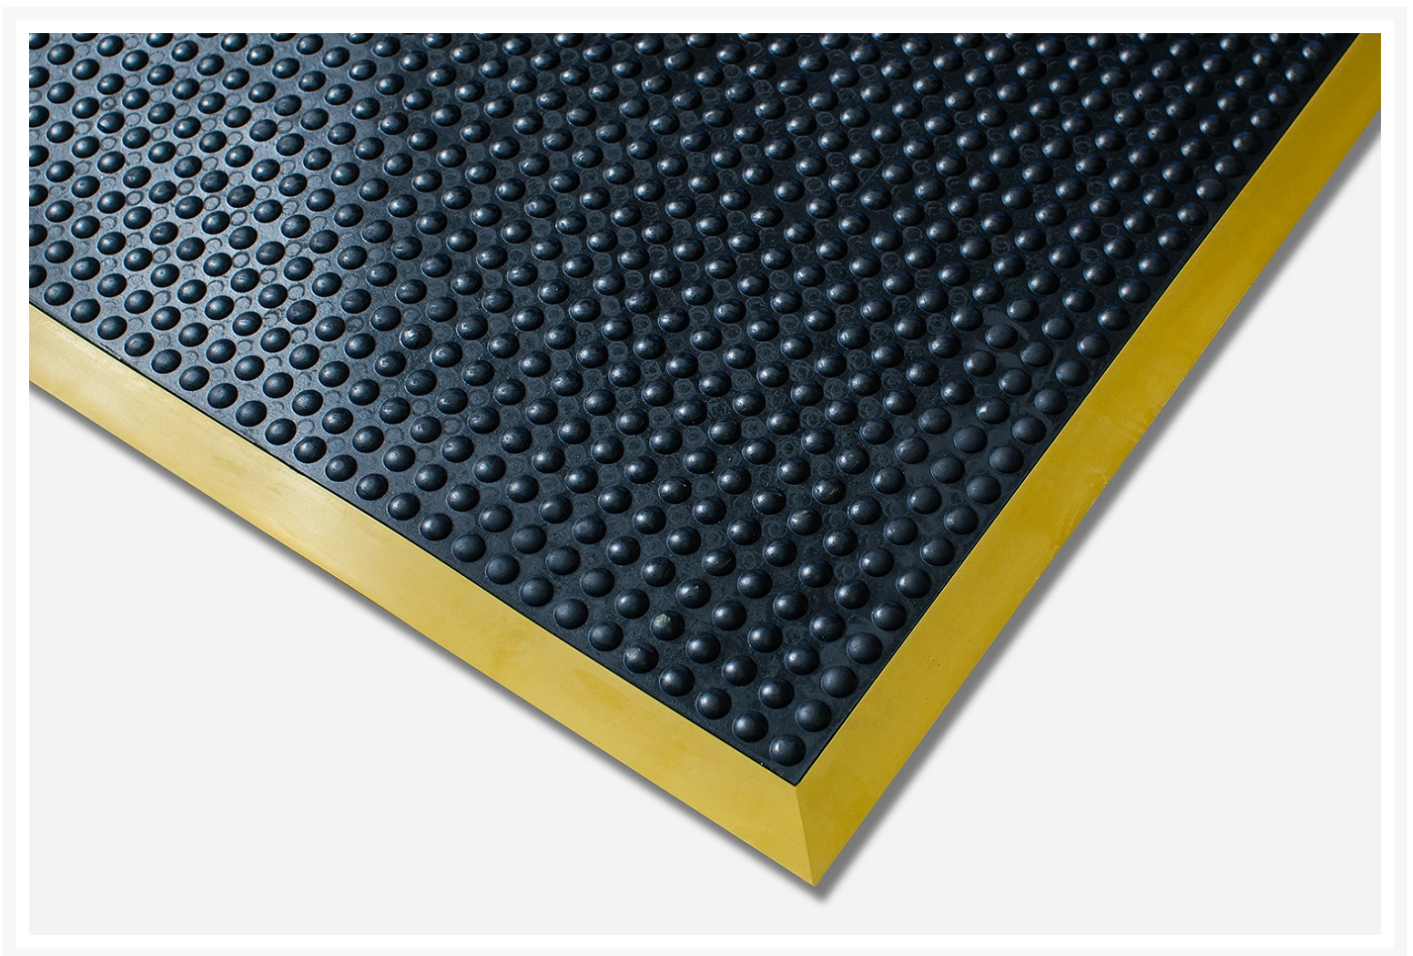

Ergotred

Short Description

Ergotred anti-fatigue matting with its domed air cushioned surface is designed to provide optimal worker comfort and improve circulation. Manufactured with heavy duty flexible rubber makes it an ideal option for comfort and safety in medium and heavy duty industrial environments.

Product Images

Description

- Versatile anti-fatigue mat providing superb worker comfort at a very economical price.
- Manufactured from heavy duty flexible rubber
- Bevelled yellow safety edges and suction cup backing
- Domed surface texture designed to improve circulation and enhance comfort
- Suitable for medium to heavy duty industrial use in dry areas
- 5 star comfort rating
- Overall height 15mm

Additional Information

Specifications

Wear Resistant	Wear resistant surface to Level 2
Anti-Fatigue	Anti-fatigue protection to Level 3
Slip Resistance	Slip resistance Level 2
Dry Area	Suitable for use in dry areas

Environment

Dry Zone	Dry Zone
-----------------	----------

Product Options

Set Size:	90cm x 120cm
-----------	--------------

Width:	90cm
--------	------