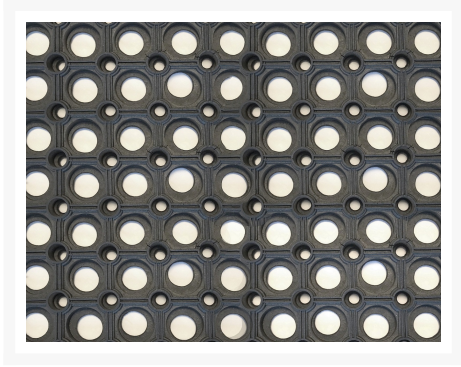

## Short Description

---

Greenskeeper is a natural rubber matting for discreet soil retention and erosion control on golf courses and other outdoor public pathways. This sturdy 23mm thick hollow mat will protect the surface while allowing grass to grow back through the mat thus maintaining the green and fresh appearance of your lawn.

## Description

- Moulded anti-slip cellular structure allows grass to penetrate, establishing a firm bond to the ground and effectively hiding the matting
- Provides safety and traction on steep paths
- Simple and economical installation
- Easy maintenance - grass can be cut with a conventional mower once established.
- Overall height 22mm

## Product Options

---

Set Size:

100cm x 150cm