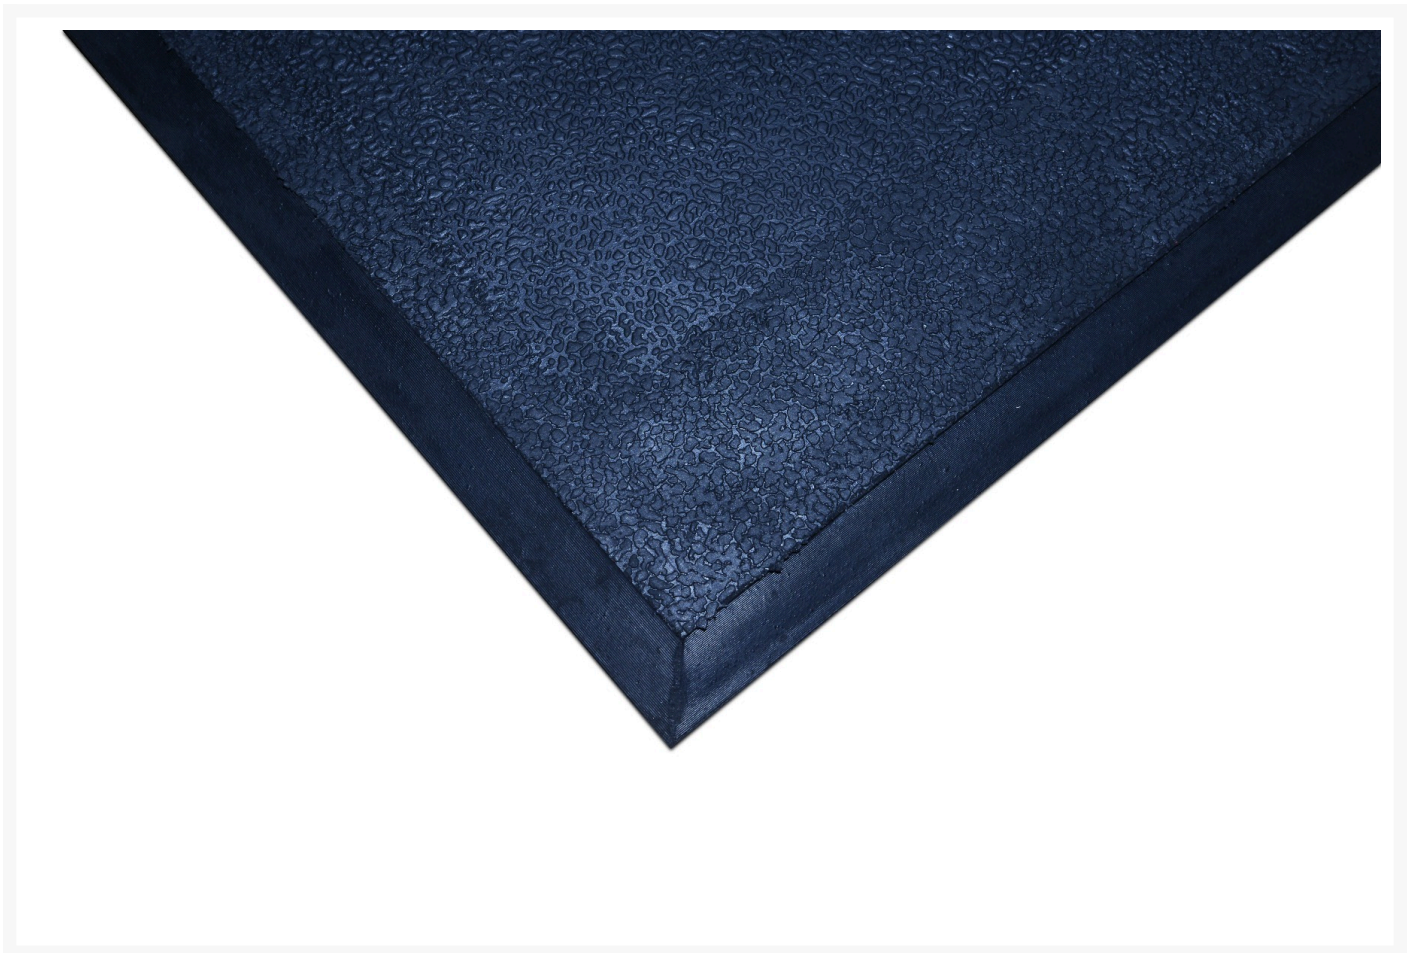

Gym Mat

Short Description

The Gym mat is an extremely durable loose-lay interlocking floor tile for comfort and safety in gymnasiums and weight training areas. The flat, textured surface allows for great stability whilst the bevel edges eliminate trip hazards. Made from 100% rubber this heavy duty mat protects equipment from damage, absorbs shock and reduces noise levels.

Product Images

Description

- Made from 100% rubber with bevelled edges and textured surface for safety
- Modular format fits any area and can be easily relocated
- Reduces the risk of impact related injuries
- Suitable for most sports facilities, including ice arenas
- Easy to clean and maintain
- Overall height 10 mm

Additional Information

Specifications

Impact Resistant	Impact resistant
Connectable	Mats are connectable and join together
Dry Area	Suitable for use in dry areas

Environment

Dry Zone	Dry Zone
-----------------	----------

Product Options

Colour:	Black
---------	-------

Width:	60cm
--------	------

Length:	60cm
---------	------