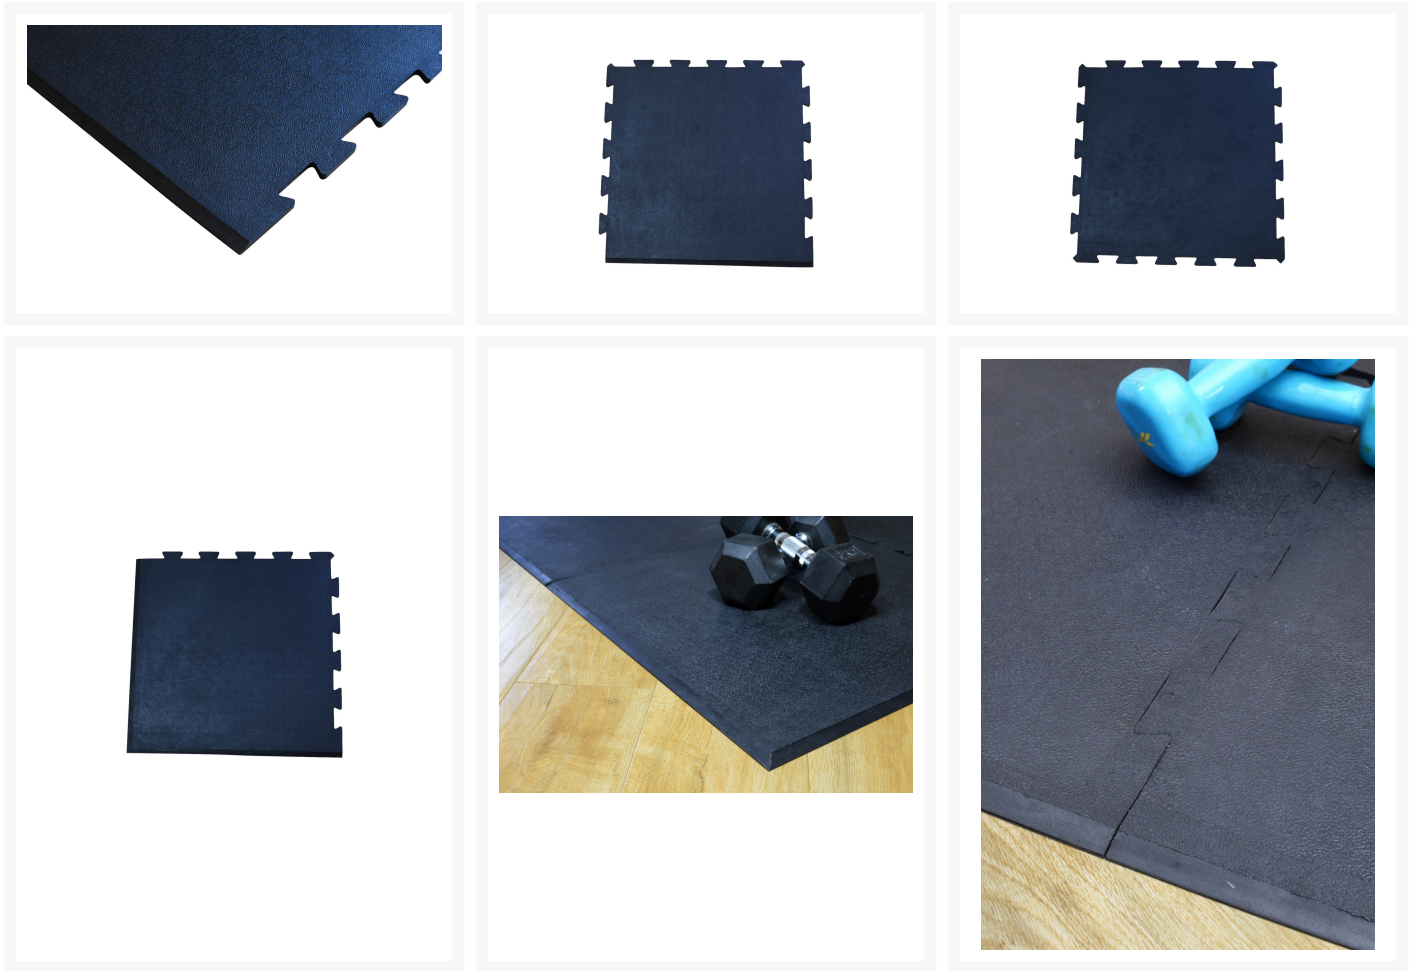

Gym Mat

Short Description

The Gym mat is an extremely durable loose-lay interlocking floor tile for comfort and safety in gymnasiums and weight training areas. The flat, textured surface allows for great stability whilst the bevel edges eliminate trip hazards. Made from 100% rubber this heavy duty mat protects equipment from damage, absorbs shock and reduces noise levels.

Product Images

Description

- Made from 100% rubber with bevelled edges and textured surface for safety
- Modular format fits any area and can be easily relocated
- Reduces the risk of impact related injuries
- Suitable for most sports facilities, including ice arenas
- Easy to clean and maintain
- Overall height 10 mm

Additional Information

Specifications

Impact Resistant	Impact resistant
Connectable	Mats are connectable and join together
Dry Area	Suitable for use in dry areas

Environment

Dry Zone	Dry Zone
-----------------	----------

Product Options

Colour:	Black
---------	-------

Width:	60cm
--------	------

Length:	60cm
---------	------