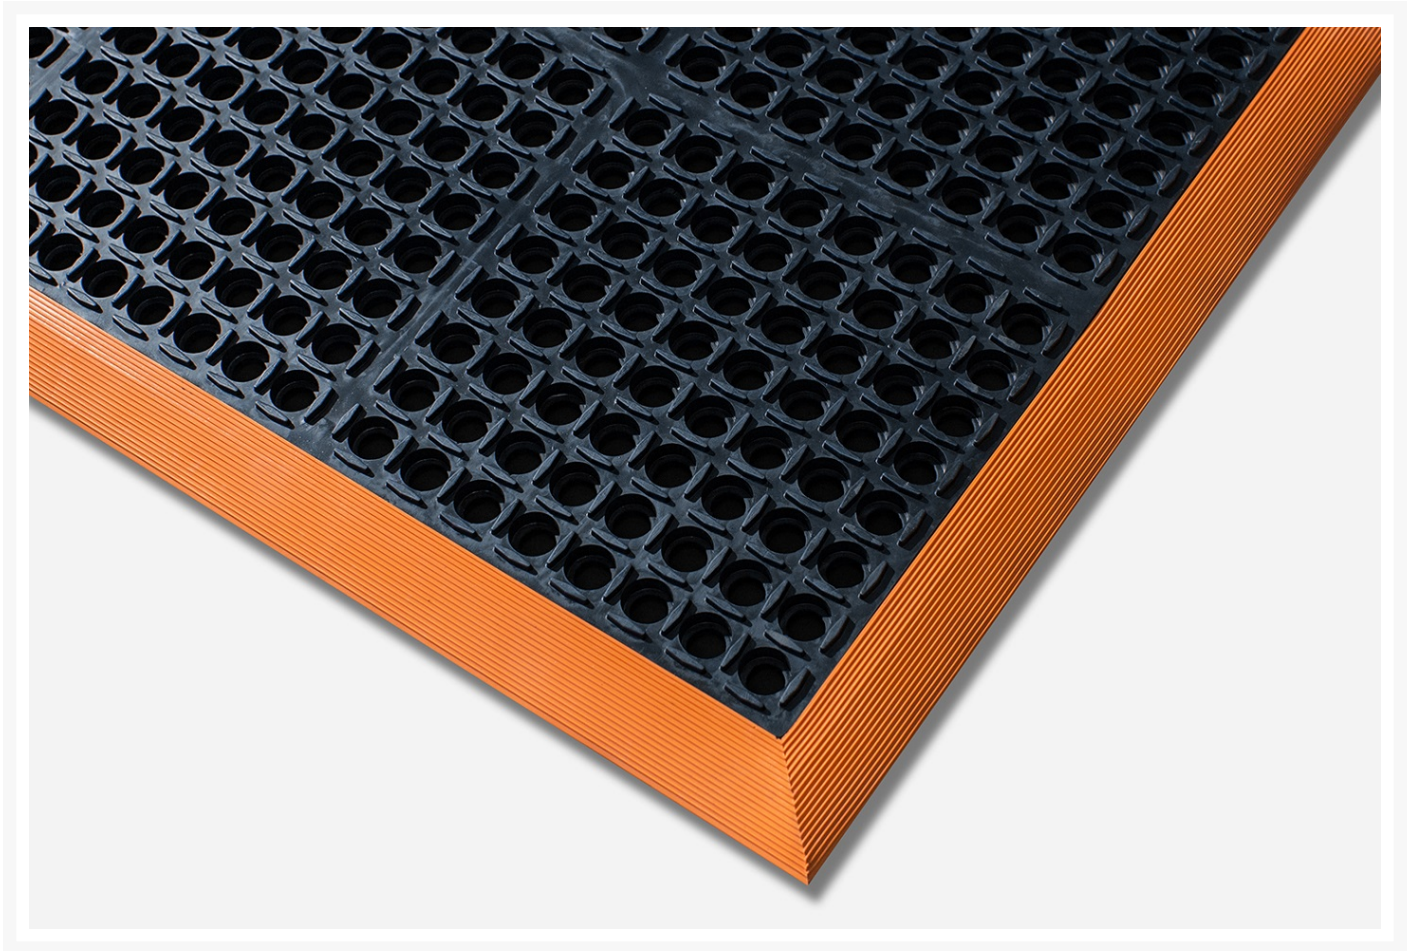

# Oilzone 66cm X 102Cm

## Product Images

## Additional Information

Colour	Ash Grey
Width	66cm
Length	102cm