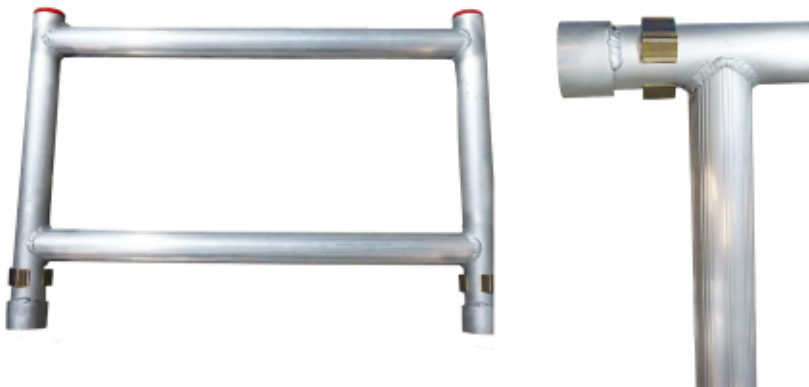

LYTE

LADDERS | TOWERS

LyteMate

Aluminium Mobile Work Platform

- **Ideal for interior decorating and maintenance.**
- **Compact footprint in use and storage.**
- **Able to fit through most door frames.**
- **Lockable wheels for safety and stability.**

Length	1300mm
Width	800mm
Platform Height	600mm

*** Parts compatible with the OneLyte Tower.**

**The UK's Number 1 Manufacturer
of Ladders and Towers**

Our brand reflects our strong values of Safety, Quality, Service, and Customer Satisfaction. We continue to ensure this culture runs throughout everything we do every day.