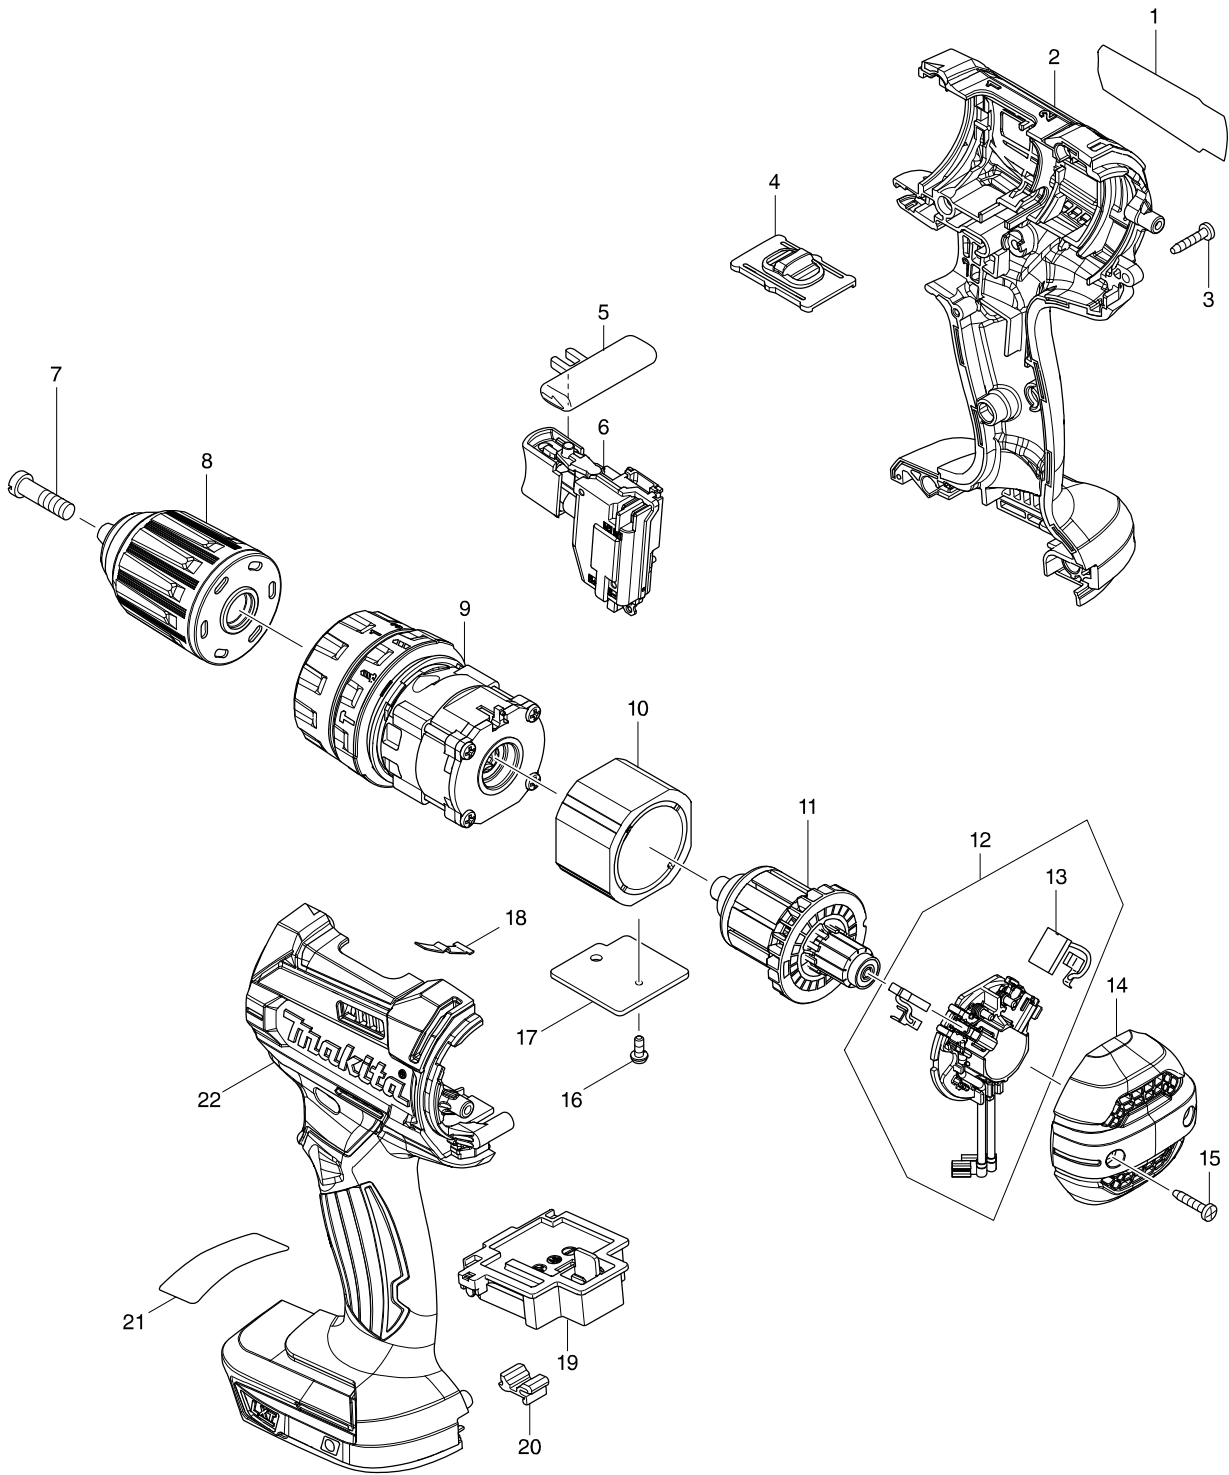

# Model No. DHP482 CORDLESS HAMMER DRIVER DRILL

# Model No. DHP482 CORDLESS HAMMER DRIVER DRILL

Item	Parts No.	Description	I/C	QTY	N/O	Opt. 1	Opt. 2	NOTE
001	851E32-8	DHP482 NAME PLATE		1				
C10	263005-3	RUBBER PIN 6		2		100		
D10		INC. 22						
002A	183B65-0	HOUSING SET		1				
002B	183B65-0	HOUSING SET		1				
002F	183B66-8	HOUSING SET		1				
002G	183B66-8	HOUSING SET		1				
003	266429-2	TAPPING SCREW 3X16		9		100		
004	123442-2	SPEED CHANGE LEVER ASSEMBLY		1				
C10	233438-6	COMPRESSION SPRING 4		2		100		
005	419041-9	F/R CHANGE LEVER		1		100		
006	632F27-4	SWITCH UNIT		1				
C10	620444-4	LED CIRCUIT		1				
C20	688172-7	LINE FILTER		1				
007	251468-5	- FLAT HEAD SCREW M6X22		1		100		
008	766027-7	KEYLESS DRILL CHUCK 13		1				
009	123443-0	GEAR ASSEMBLY		1				
010	632F32-1	YOKE UNIT		1				
011	619380-9	ARMATURE		1				
012	632F21-6	BRUSH HOLDER COMPLETE		1				
C10	688172-7	LINE FILTER		1				
D10		INC. 13						
013	194427-5	CARBON BRUSH CB-440		1		100		
014A	456099-7	REAR COVER		1				
014B	456099-7	REAR COVER		1				
014F	456100-8	REAR COVER		1				
014G	456100-8	REAR COVER		1				
015	266429-2	TAPPING SCREW 3X16		2		100		
016	911006-2	PAN HEAD SCREW M3X8		1		100		
017	689070-8	HEAT SINK		1		100		
018	232182-2	LEAF SPRING		1		100		
019	644808-8	TERMINAL		1		100		
020	424476-1	CUSHION		1		100		
C10	263005-3	RUBBER PIN 6		2		100		
D10		INC. 2						
022A	183B65-0	HOUSING SET		1				
022B	183B65-0	HOUSING SET		1				
022F	183B66-8	HOUSING SET		1				
022G	183B66-8	HOUSING SET		1				
A01	251314-2	+ SCREW M4X12		1		100		
A02	346317-0	HOOK		1				
A03	784637-8	+/- BIT 2-45		1				
A04B	821550-0	CONNECTOR PLASTIC CASE (TYPE2)		1				
C10	453974-8	LATCH		4		100		
A04G	821550-0	CONNECTOR PLASTIC CASE (TYPE2)		1				
C10	453974-8	LATCH		4		100		
A05B	450128-8	BATTERY COVER		1				
A06B	***DC18RC	DC18RC FAST CHARGER		1				