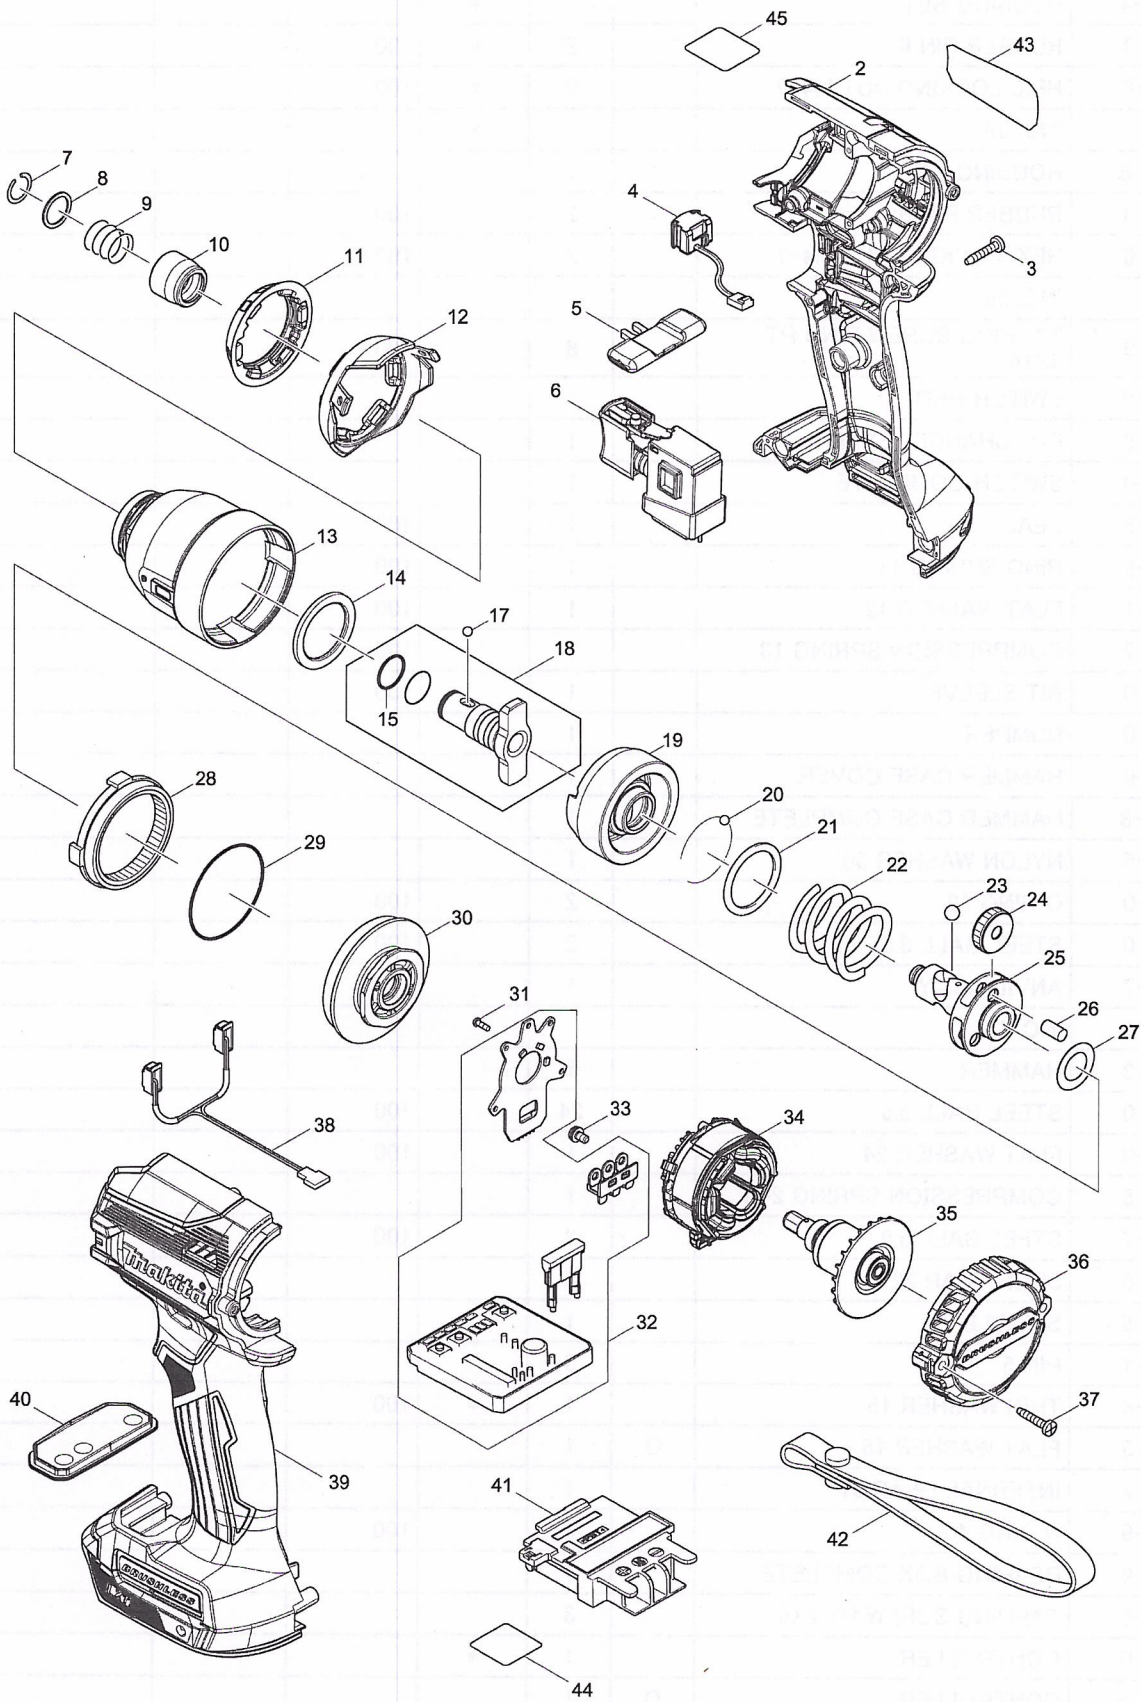

Model No.DTD171 CORDLESS IMPACT DRIVER

Model No.DTD171 CORDLESS IMPACT DRIVER

Item	Parts No.	Description	I/C	QTY	New/Old	Opt. 1	Opt. 2	NOTE
002	183K87-4	HOUSING SET		1	*			
C10	263005-3	RUBBER PIN 6		2	*	100		
C20	252126-6	HEX. LOCKING NUT M4-7		2	*	100		
D10		INC. 39			*			
002-1	183N06-8	HOUSING SET	<	1				
C10	263005-3	RUBBER PIN 6		2		100		
C20	252126-6	HEX. LOCKING NUT M4-7		2		100		
D10		INC. 39						
003	266130-9	TAPPING SCREW BIND PT 3X16		8		100		
004	632L84-8	SWITCH UNIT		1				
005	455053-8	F/R CHANGE LEVER		1				
006	140B49-1	SWITCH COMPLETE		1				
C10	424496-5	SEAL		1		100		
007	231951-8	RING SPRING 11		1		100		
008	267085-1	FLAT WASHER 12		1		100		
009	233005-7	COMPRESSION SPRING 13		1		100		
010	326072-0	BIT SLEEVE		1		100		
011	422269-0	BUMPER		1				
012	458484-0	HAMMER CASE COVER		1				
013	140A51-8	HAMMER CASE COMPLETE		1				
014	261160-5	NYLON WASHER 30		1				
015	213118-0	O RING 12		2		100		
017	216001-0	STEEL BALL 3.5		2		100		
018	136065-7	ANVIL ASS'Y		1				
D10		INC. 15						
019	327114-3	HAMMER		1				
020	216001-0	STEEL BALL 3.5		24		100		
021	267175-0	FLAT WASHER 24		1		100		
022	232459-5	COMPRESSION SPRING 24B		1				
023	216011-7	STEEL BALL 5.6		2		100		
024	227338-0	SPUR GEAR 22		3				
025	327113-5	SPINDLE		1				
026	268311-1	PIN 5		3				
027	253314-8	THIN WASHER 15		1	*	100		
027-1	253445-3	FLAT WASHER 15	O	1				
028	226182-2	INTERNAL GEAR 51		1				
029	213507-9	O RING 40		1		100		
030	143976-9	BEARING BOX COMPLETE		1				
031	266490-9	TAPPING SCREW PT 2X6		3				
032	620848-0	CONTROLLER		1	*			
032-1	620D48-6	CONTROLLER	O	1				
033	652069-6	FLAT HEAD SCREW M3X6		3				
034	629217-2	STATOR		1				
035	619408-3	ROTOR		1				
036	458478-5	REAR COVER		1				

Please order the parts with part number.

Print Date 20/11/2019