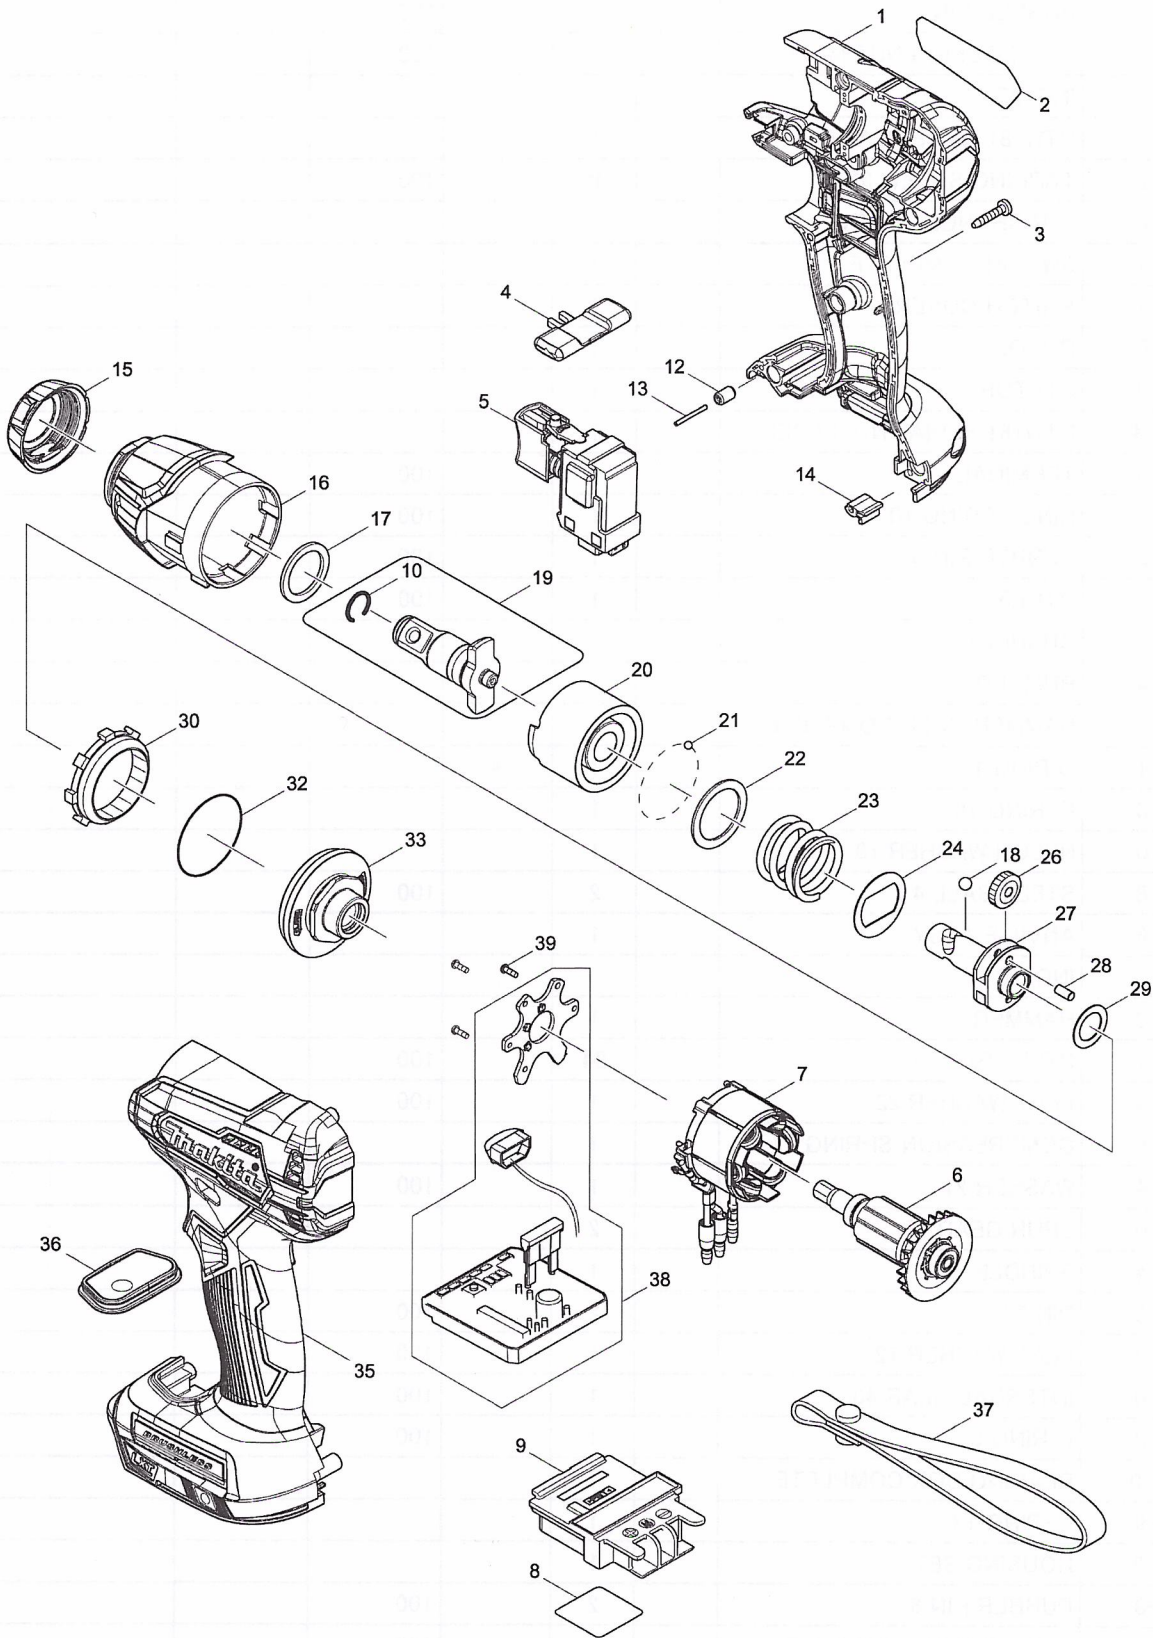

Model No.DTW181 CORDLESS IMPACT WRENCH

Model No.DTW181 CORDLESS IMPACT WRENCH

Item	Parts No.	Description	I/C	QTY	New/Old	Opt. 1	Opt. 2	NOTE
001	183J24-2	HOUSING SET		1				
C10	263005-3	RUBBER PIN 6		2		100		
C20	252126-6	HEX. LOCKING NUT M4-7		2		100		
D10		INC. 35						
002	855C45-9	DTW181 NAME PLATE		1				
003	266429-2	TAPPING SCREW 3X16		9		100		
004	455053-8	F/R CHANGE LEVER		1				
005	143975-1	SWITCH COMPLETE		1				
C10	424890-1	SWITCH COVER		1				
006	619491-0	ROTOR		1				
007	629334-8	STATOR		1				
008	855C51-4	DTW181 SERIAL NO. LABEL		1				
009	643860-3	TERMINAL		1		100		
010	231907-1	RING SPRING 10		1		100		
012	263036-2	RUBBER PIN 5		1		100		
013	268284-8	PIN 1.5		1		100		
014	424517-3	CUSHION		1		100		
015	422407-4	BUMPER		1				
016	140E43-1	HAMMER CASE COMPLETE		1				
C10	213207-1	O RING 16		1	*			
C11	213882-3	O-RING 16	<	1				
017	261159-0	NYLON WASHER 19		1				
018	216002-8	STEEL BALL 4.8		2		100		
019	136030-6	ANVIL E ASSY		1				
D10		INC. 10						
020	327200-0	HAMMER		1				
021	216019-1	STEEL BALL 3		24		100		
022	267352-4	FLAT WASHER 22		1		100		
023	232489-6	COMPRESSION SPRING 21		1				
024	267813-4	WASHER 21		1		100		
026	221437-0	SPUR GEAR 17		2				
027	327046-4	SPINDLE		1				
028	268217-3	PIN 3.5		2		100		
029	253052-2	FLAT WASHER 12		1		100		
030	227316-0	INTERNAL GEAR 43		1		100		
032	213479-8	O RING 33		1		100		
033	140G75-0	BEARING BOX COMPLETE		1				
C10	213845-9	O-RING 13		1				
035	183J24-2	HOUSING SET		1				
C10	263005-3	RUBBER PIN 6		2		100		
C20	252126-6	HEX. LOCKING NUT M4-7		2		100		
D10		INC. 1						
036	144828-7	SWITCH PLATE COMPLETE		1				
038	620743-4	CONTROLLER		1				
039	266490-9	TAPPING SCREW PT 2X6		3				

Please order the parts with part number.

Print Date 24/10/2019

Model No.DTW181 CORDLESS IMPACT WRENCH

Item	Parts No.	Description	I/C	QTY	New/Old	Opt. 1	Opt. 2	NOTE
A01	346317-0	HOOK		1				
A02	266622-8	+ TRUSS HEAD SCREW M4X12		1		100		

Please order the parts with part number.

Print Date 24/10/2019