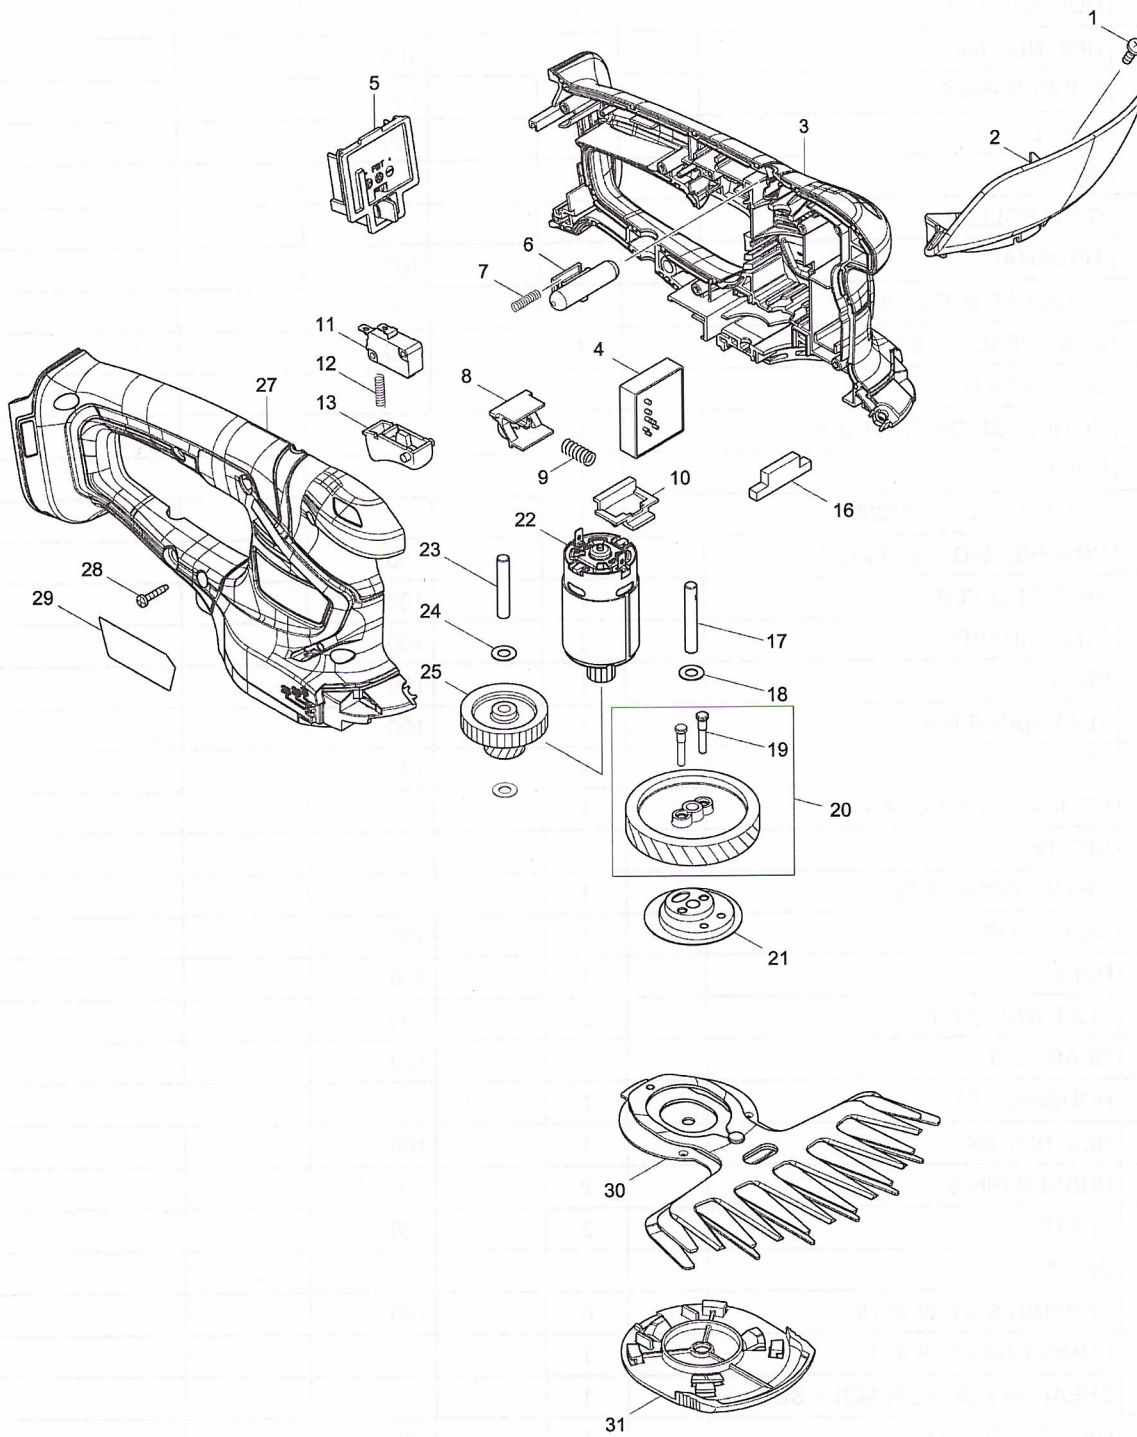

Model No.DUM604 160MM CORDLESS GRASS SHEAR

Model No.DUM604 160MM CORDLESS GRASS SHEAR

Item	Parts No.	Description	I/C	QTY	New/Old	Opt. 1	Opt. 2	NOTE
001	915116-7	BINDING HEAD SCREW M4X12		1		100		
002	144342-3	PROTECTOR COMPLETE		1				
C10	819948-3	CAUTION LABEL		1		100		
003	183G03-2	HOUSING SET		1				
C10	931102-0	HEX. NUT M4		1		100		
C20	263005-3	RUBBER PIN 6		2		100		
C30	346275-0	PLATE		2		100		
D10		INC. 27						
004	620647-0	CONTROLLER		1				
005	643852-2	TERMINAL		1		100		
006	452438-9	LOCK OFF BUTTON		1		100		
007	231473-8	COMPRESSION SPRING 4		1		100		
008	457534-8	SLIDE PLATE		1				
009	234339-1	COMPRESSION SPRING 6		1				
010	454879-5	LOCK LEVER		1				
011	650744-8	SWITCH D3V-16-3C26		1				
012	231473-8	COMPRESSION SPRING 4		1		100		
013	417564-1	SWITCH LEVER		1		100		
016	451814-4	DUST GUARD		1		100		
017	268254-7	PIN 6		1		100		
018	253715-0	FLAT WASHER 6		1		100		
019	268256-3	PIN 4		2		100		
020	135883-0	HELICAL GEAR 47 ASS'Y		1				
D10		INC. 19						
021	161598-3	CRANK COMPLETE		1				
022	629945-9	DC MOTOR		1		100		
023	268076-5	PIN 6		1		100		
024	253715-0	FLAT WASHER 6		2		100		
025	226831-1	GEAR 12-31		1		100		
027	183G03-2	HOUSING SET		1				
C10	931102-0	HEX. NUT M4		1		100		
C20	263005-3	RUBBER PIN 6		2		100		
C30	346275-0	PLATE		2		100		
D10		INC. 3						
028	266429-2	TAPPING SCREW 3X16		6		100		
029	853A12-6	DUM604 NAME PLATE		1				
030	195267-4	SHEAR BLADE ASSEMBLY SET		1				
C10	188369-3	OIL VESSEL SET		1		100		
031	140451-6	UNDER COVER COMPLETE		1		100		
A01	452055-5	BLADE COVER		1				
A02	457426-1	GRASS RECEIVER 160		1				
A03D	198408-1	SHEAR BLADE ASSEMBLY 200 S SET		1				
C10	188369-3	OIL VESSEL SET		1		100		
A04D	198401-5	CHIP RECEIVER SET		1				
A05-1D	195275-5	BLADE COVER SET		1				

Please order the parts with part number.

Print Date 4/11/2019

Model No.DUM604 160MM CORDLESS GRASS SHEAR

Item	Parts No.	Description	I/C	QTY	New/Old	Opt. 1	Opt. 2	NOTE
E01	812G42-2	SOUND 83DB LABEL		1				