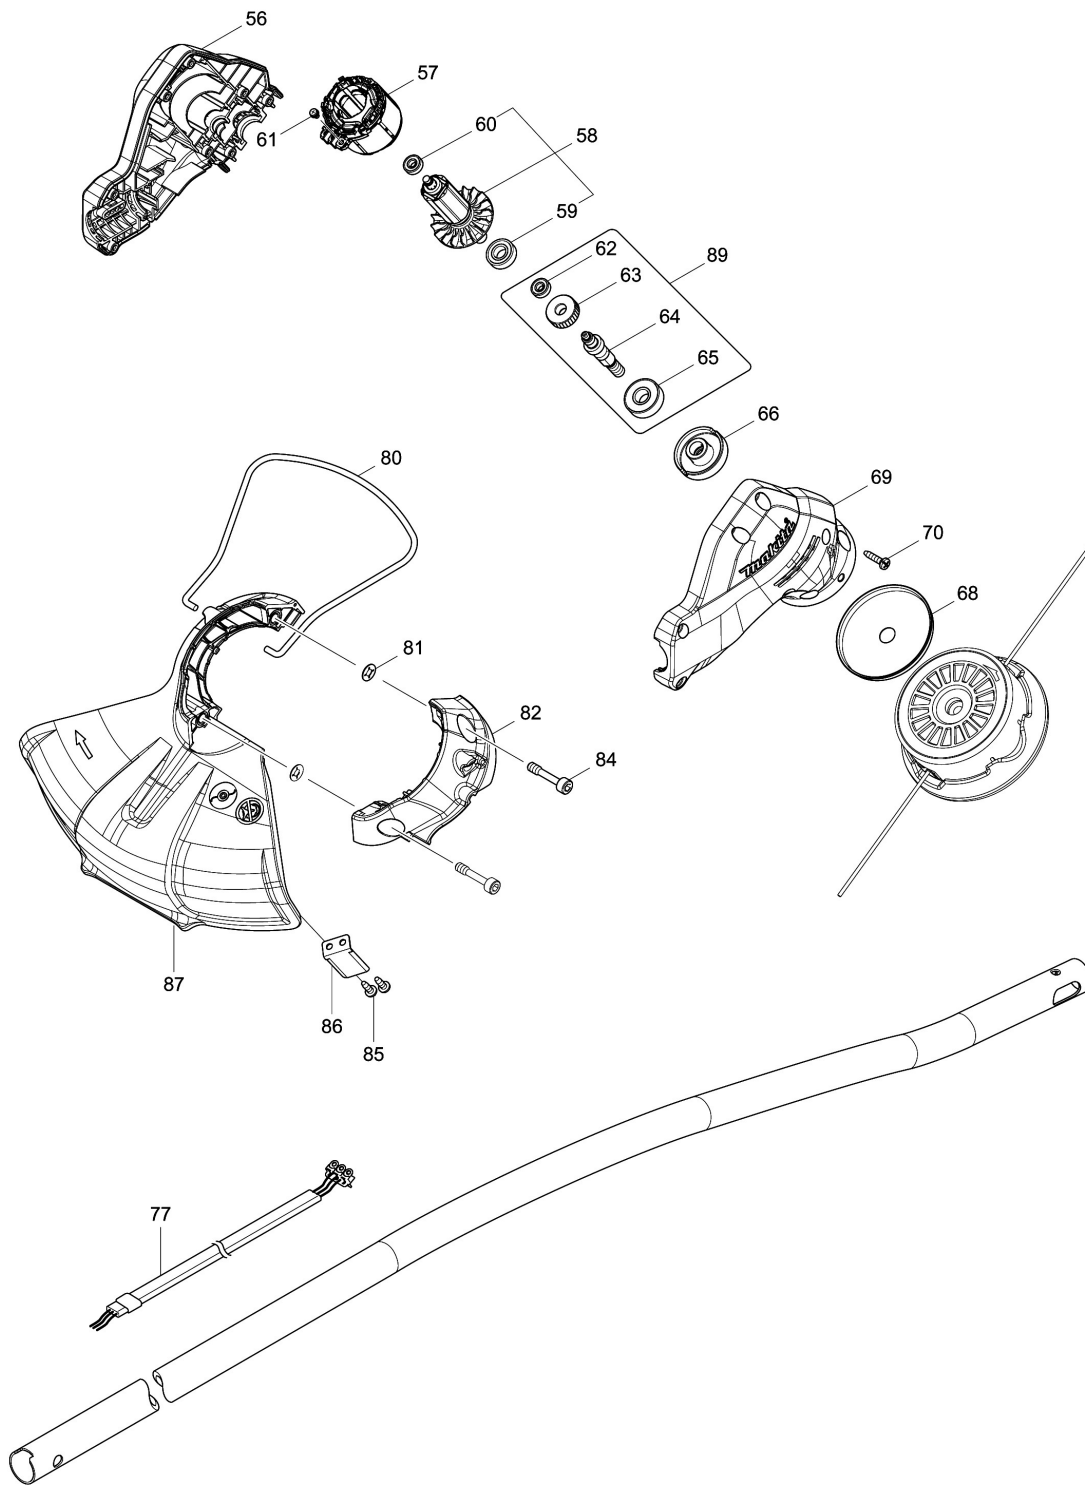

Model No.DUR189 CORDLESS GRASS TRIMMER

Model No.DUR189 CORDLESS GRASS TRIMMER

Item	Parts No.	Description	I/C	QTY	New/Old	Opt. 1	Opt. 2	NOTE
001	456671-5	LOCK OFF LEVER		1				
002	233621-5	TORSION SPRING 9		1				
003	140B61-1	SUB CONTROLLER COMPLETE		1				
C10	816X50-7	SWITCH LABEL		1				
C20	816X51-5	INDICATION LABEL		1				
004	456647-2	RUBBER SLEEVE 24 A		1				
005	453344-1	LOCK SLEEVE		1		100		
007	632E26-0	SWITCH UNIT		1				
008	456670-7	SWITCH LEVER		1				
009	233612-6	TORSION SPRING 10		1		100		
010	456423-4	LOOP HANDLE 24		1				
011	921382-6	HEX. BOLT M6X60		1		100		
012	264072-1	THUMB NUT M6		1		100		
026	183E59-3	GRIP HOUSING SET		1				
C10	263005-3	RUBBER PIN 6		2		100		
D10		INC. 30						
027	854K68-2	DUR189 SERIAL NO. LABEL		1				
028	620910-1	CONTROLLER		1	*			
028-1	620910-1	CONTROLLER	O	1				
030	183E59-3	GRIP HOUSING SET		1				
C10	263005-3	RUBBER PIN 6		2		100		
D10		INC. 26						
031	266326-2	TAPPING SCREW 4X18		10		100		
032	854K62-4	DUR189 NAME PLATE		1				
033	644808-8	TERMINAL		1		100		
034	456648-0	PIPE CAP		1				
056	183F18-3	MOTOR HOUSING SET		1				
D10		INC. 69						
057	629248-1	STATOR		1				
058	519429-4	ROTOR ASS'Y		1				
D10		INC. 59,60						
059	210049-4	BALL BEARING 609ZZ		1		154		
060	211157-4	BALL BEARING 695ZZ		1				
061	652069-6	FLAT HEAD SCREW M3X6		3				
062	211157-4	BALL BEARING 695ZZ		1				
063	221492-2	HELICAL GEAR 26		1				
064	327132-1	CUTTER SHAFT		1				
065	210059-1	BALL BEARING 6000DDW		1		100		
066	144512-4	RECEIVE WASHER COMPLETE		1				
C10	213055-8	O RING 10		1		100		
068	346857-8	GUARD		1				
069	183F18-3	MOTOR HOUSING SET		1				
D10		INC. 56						
070	266326-2	TAPPING SCREW 4X18		8		100		
071	424567-8	RUBBER SLEEVE 24		1		100		

Please order the parts with part number.

Print Date 11/3/2019