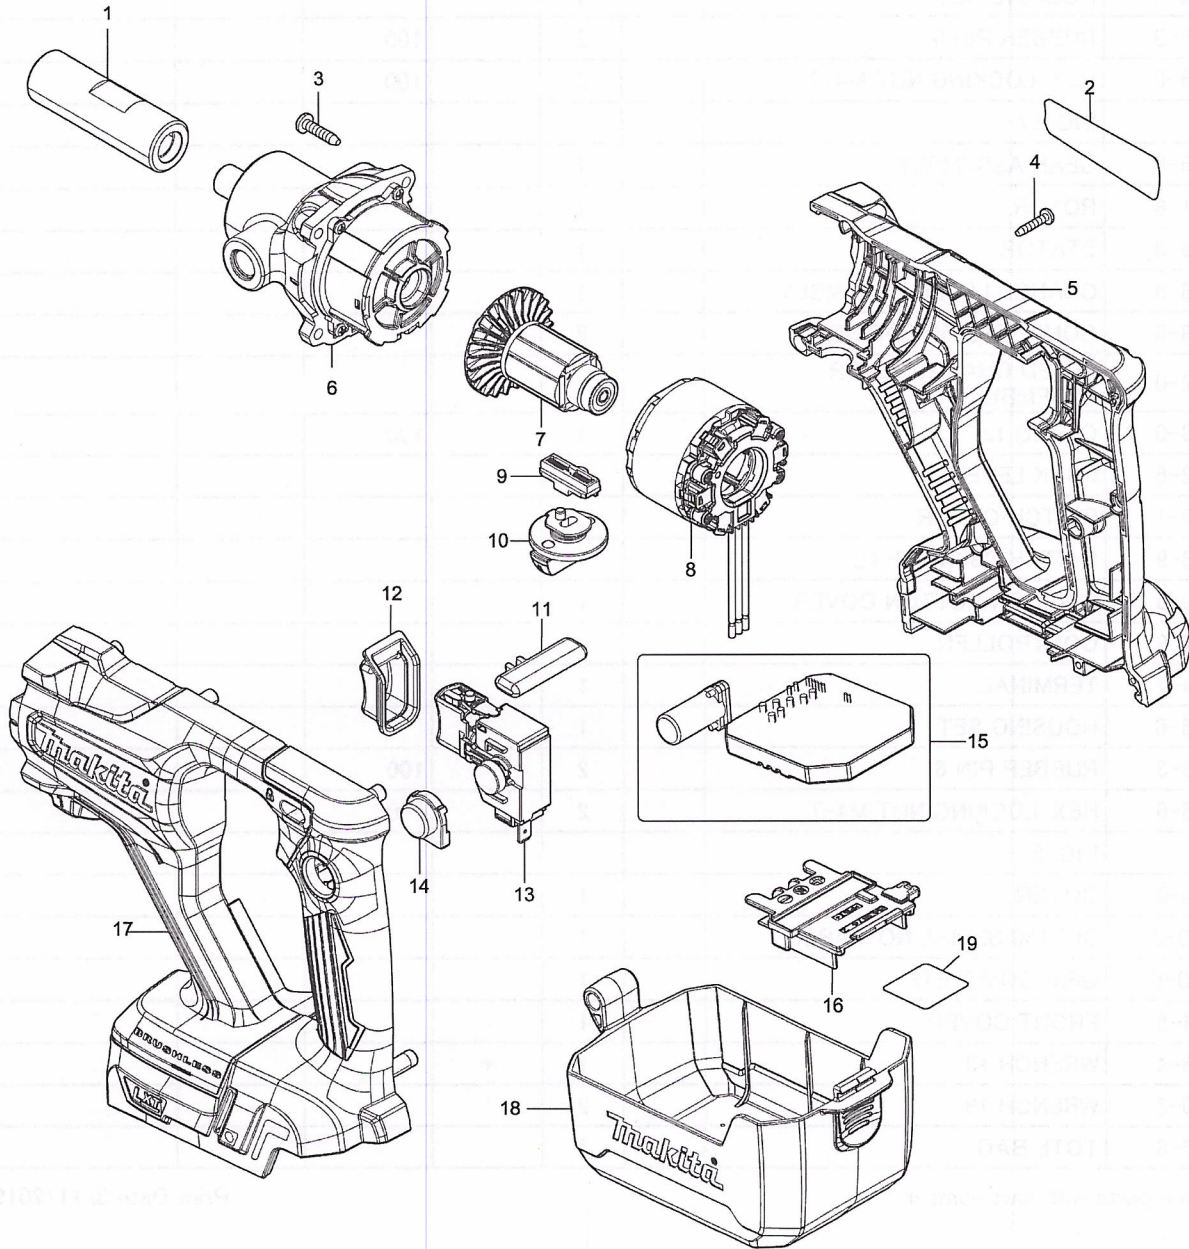

Model No.DUT130 CORDLESS MIXER

Model No.DUT130 CORDLESS MIXER

Item	Parts No.	Description	I/C	QTY	New/Old	Opt. 1	Opt. 2	NOTE
001	326649-1	SHAFT HOLDER 1/2-M14		1				
002	855D77-2	DUT130 NAME PLATE		1				
003	265995-6	TAPPING SCREW 4X18		4	*	100		
003-1	266045-0	TAPPING SCREW 4X20	<	4		100		
004	266130-9	TAPPING SCREW BIND PT 3X16		10		100		
005	183L06-6	HOUSING SET		1				
C10	263005-3	RUBBER PIN 6		2		100		
C20	252126-6	HEX. LOCKING NUT M4-7		2		100		
D10		INC. 17						
006	127065-8	GEAR ASSEMBLY		1				
007	619551-8	ROTOR		1				
008	629396-6	STATOR		1				
009	127066-6	CHANGE LEVER ASSEMBLY		1				
C10	232518-5	COMPRESSION SPRING 4		2				
010	127282-0	SPEED CHANGE LEVER ASSEMBLY		1				
C10	213118-0	O RING 12		1		100		
011	458822-6	LOCK LEVER		1				
012	458816-1	SWITCH COVER		1				
013	651088-9	SWITCH C3JW-4B-1L		1				
014	458819-5	LOCK ON BUTTON COVER		1				
015	620972-9	CONTROLLER		1				
016	643874-2	TERMINAL		1				
017	183L06-6	HOUSING SET		1				
C10	263005-3	RUBBER PIN 6		2		100		
C20	252126-6	HEX. LOCKING NUT M4-7		2		100		
D10		INC. 5						
018	458820-0	COVER		1				
019	855D80-3	DUT130 SERIAL NO. LABEL		1				
A01	140G50-6	GRIP COMPLETE		1				
A06	458814-5	FRONT COVER		1				
A07	781006-4	WRENCH 13		1	*			
A08	781010-3	WRENCH 19		2				
A09	831253-8	TOTE BAG		1				

Please order the parts with part number.

Print Date 8/11/2019