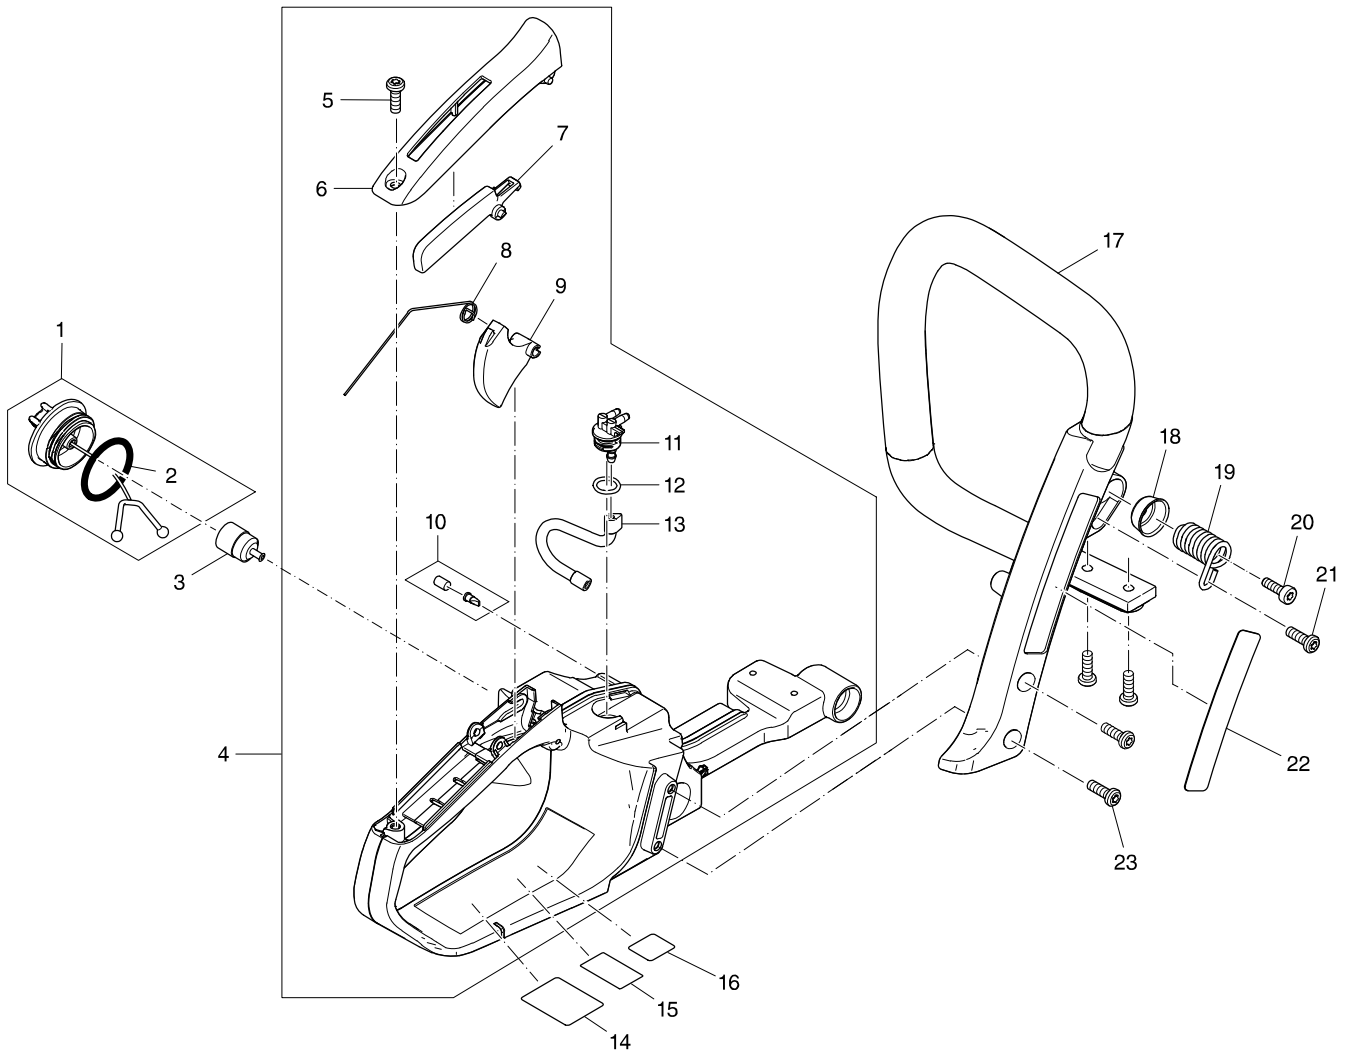

Model No. EA3500S PETROL CHAIN SAW