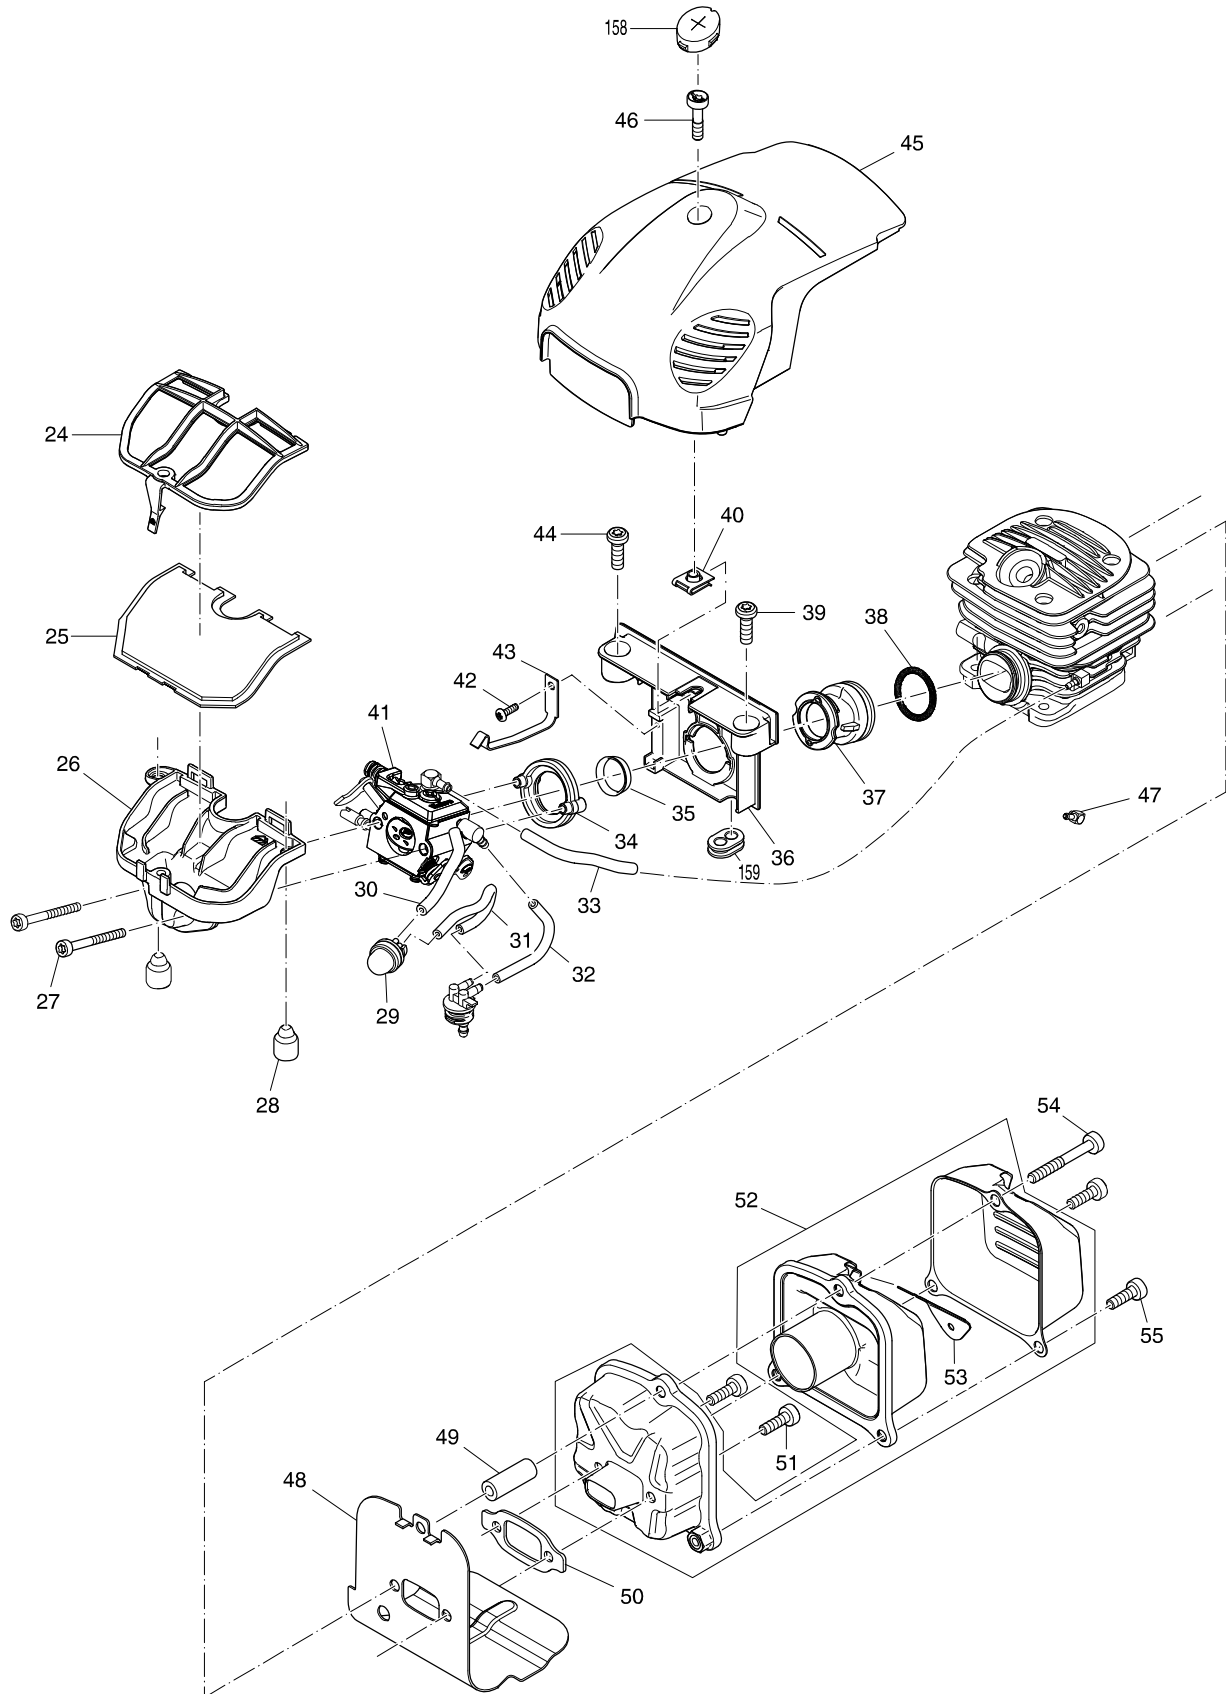

Model No. EA3500S PETROL CHAIN SAW