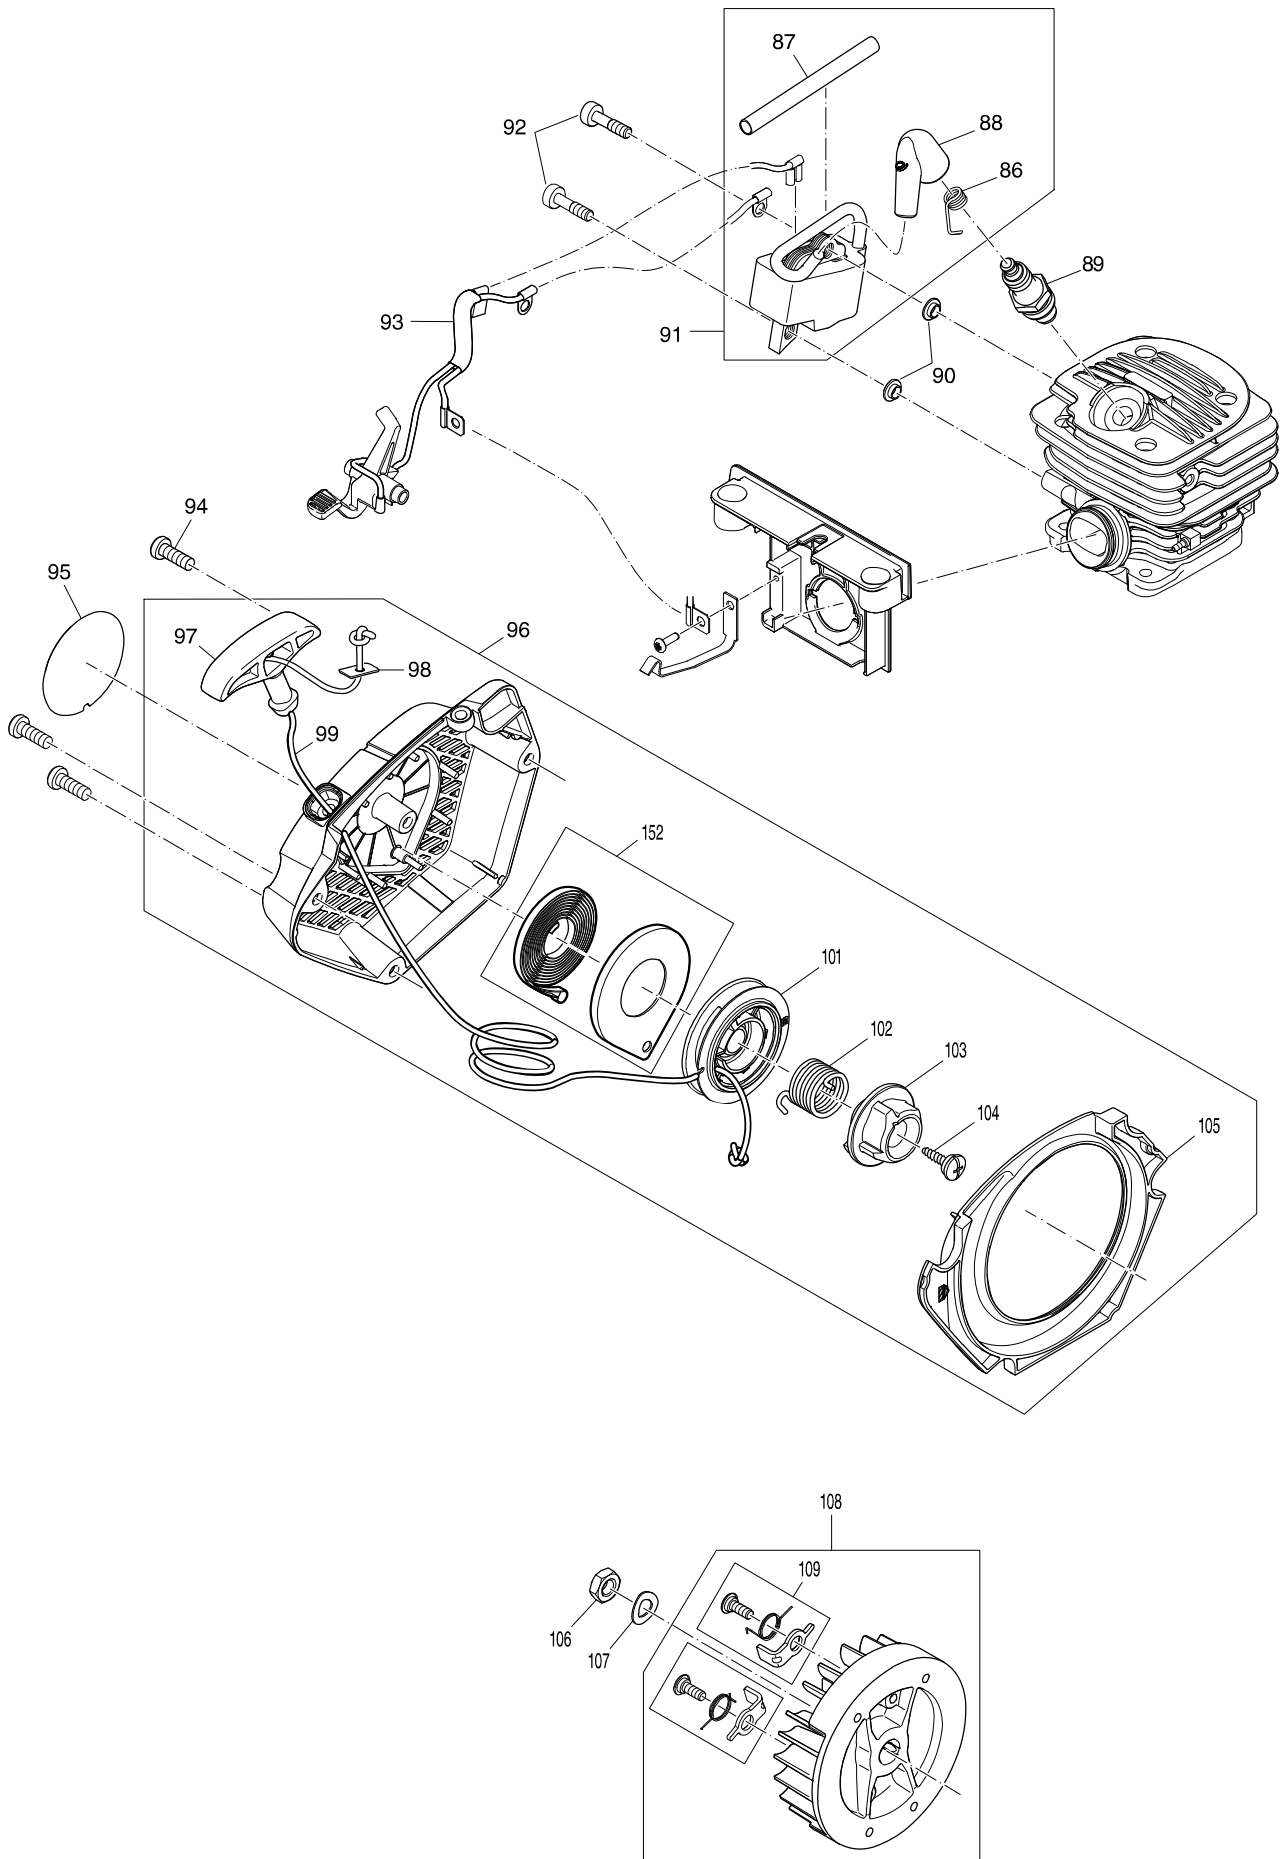

Model No. EA3500S PETROL CHAIN SAW