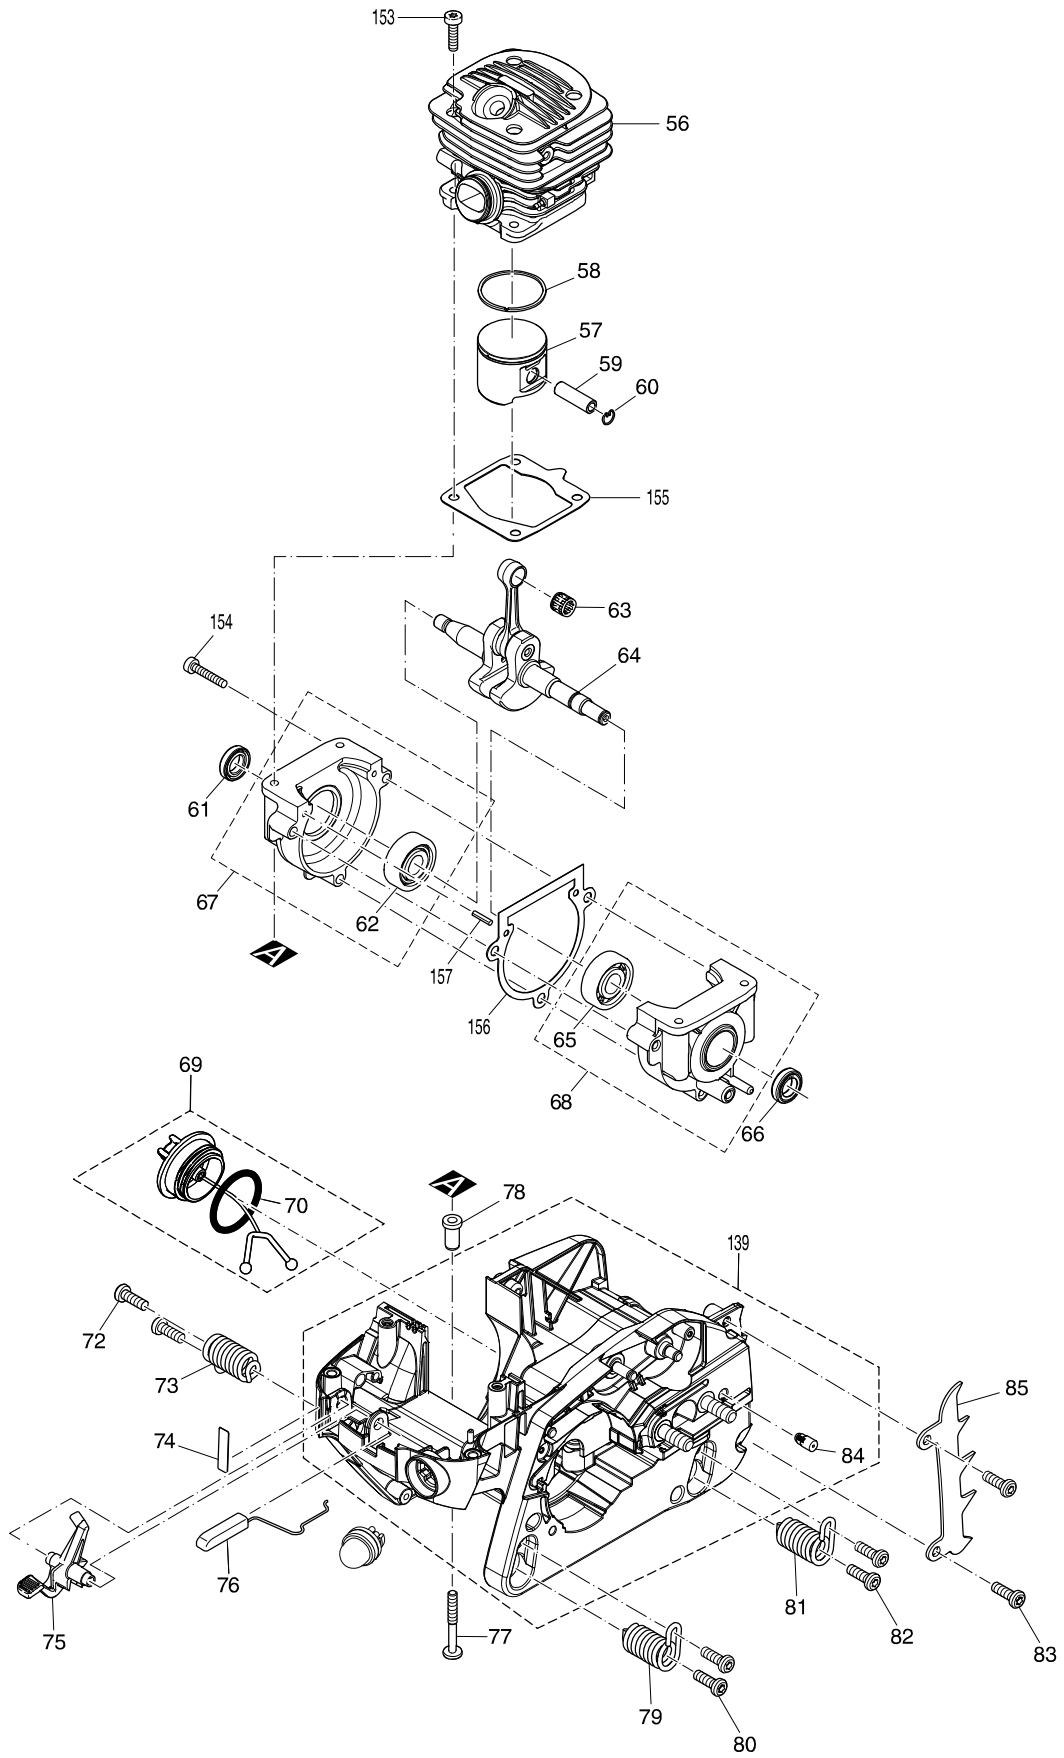

# Model No. EA3500S PETROL CHAIN SAW