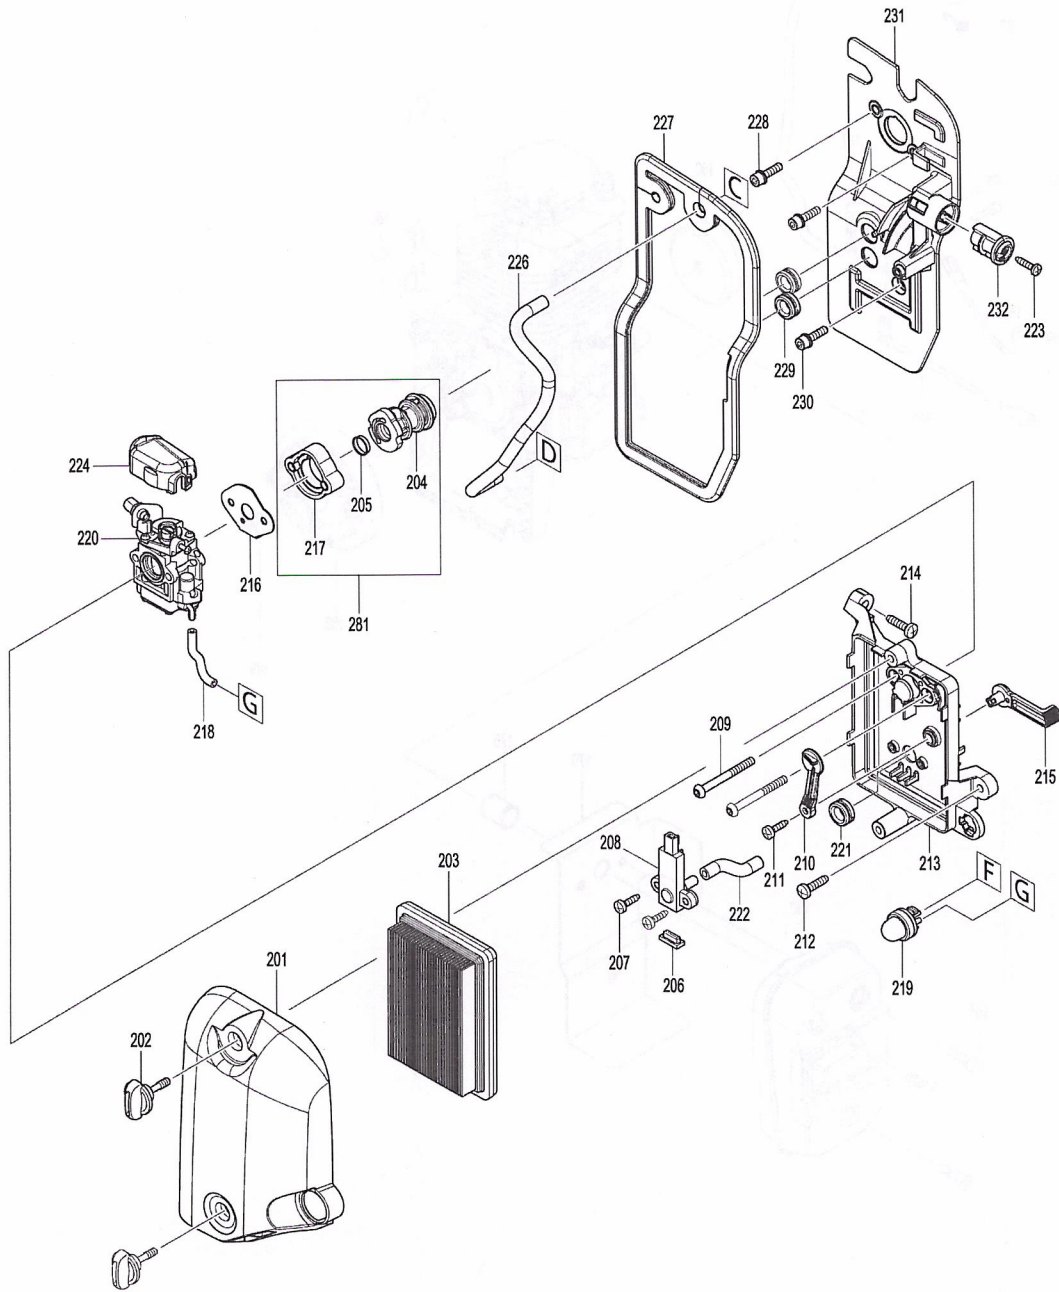

Model No.EB5300TH PETROL BLOWER

Model No. EB5300TH PETROL BLOWER