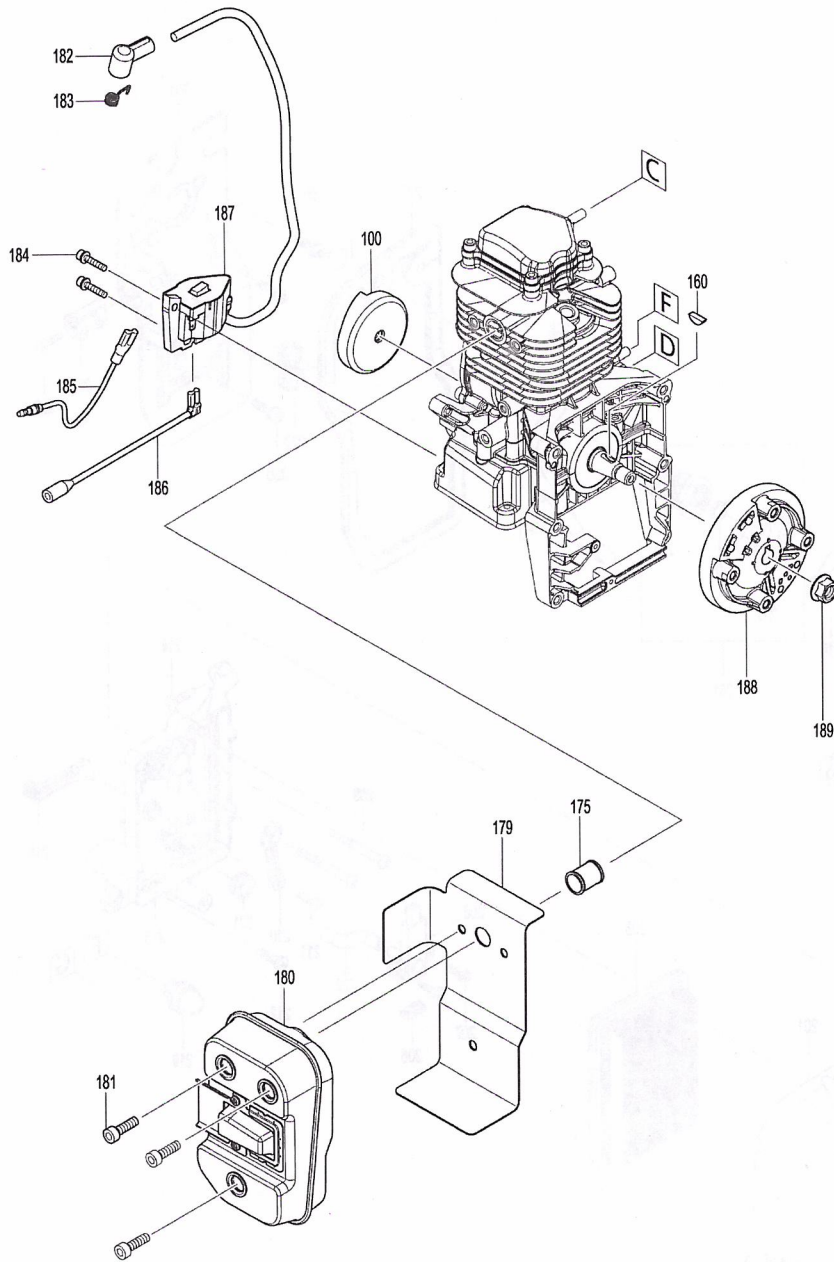

Model No.EB5300TH PETROL BLOWER