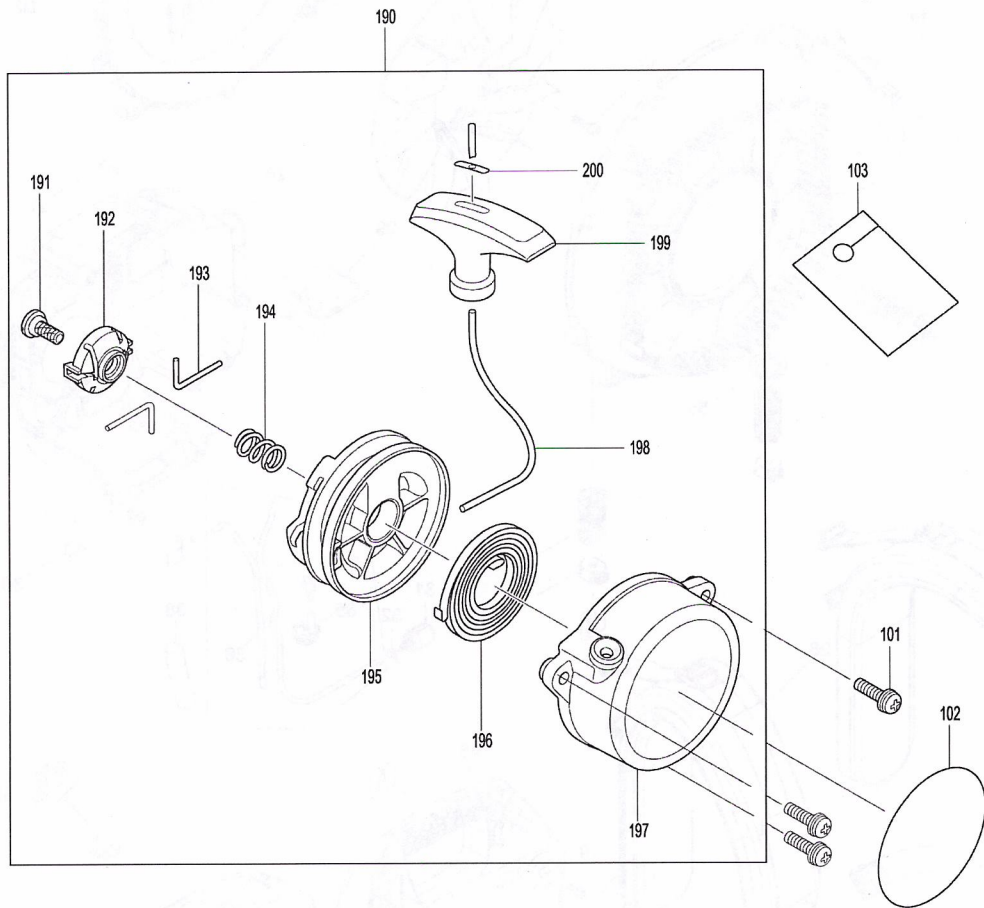

Model No.EB5300TH PETROL BLOWER

Model No.EB5300TH PETROL BLOWER