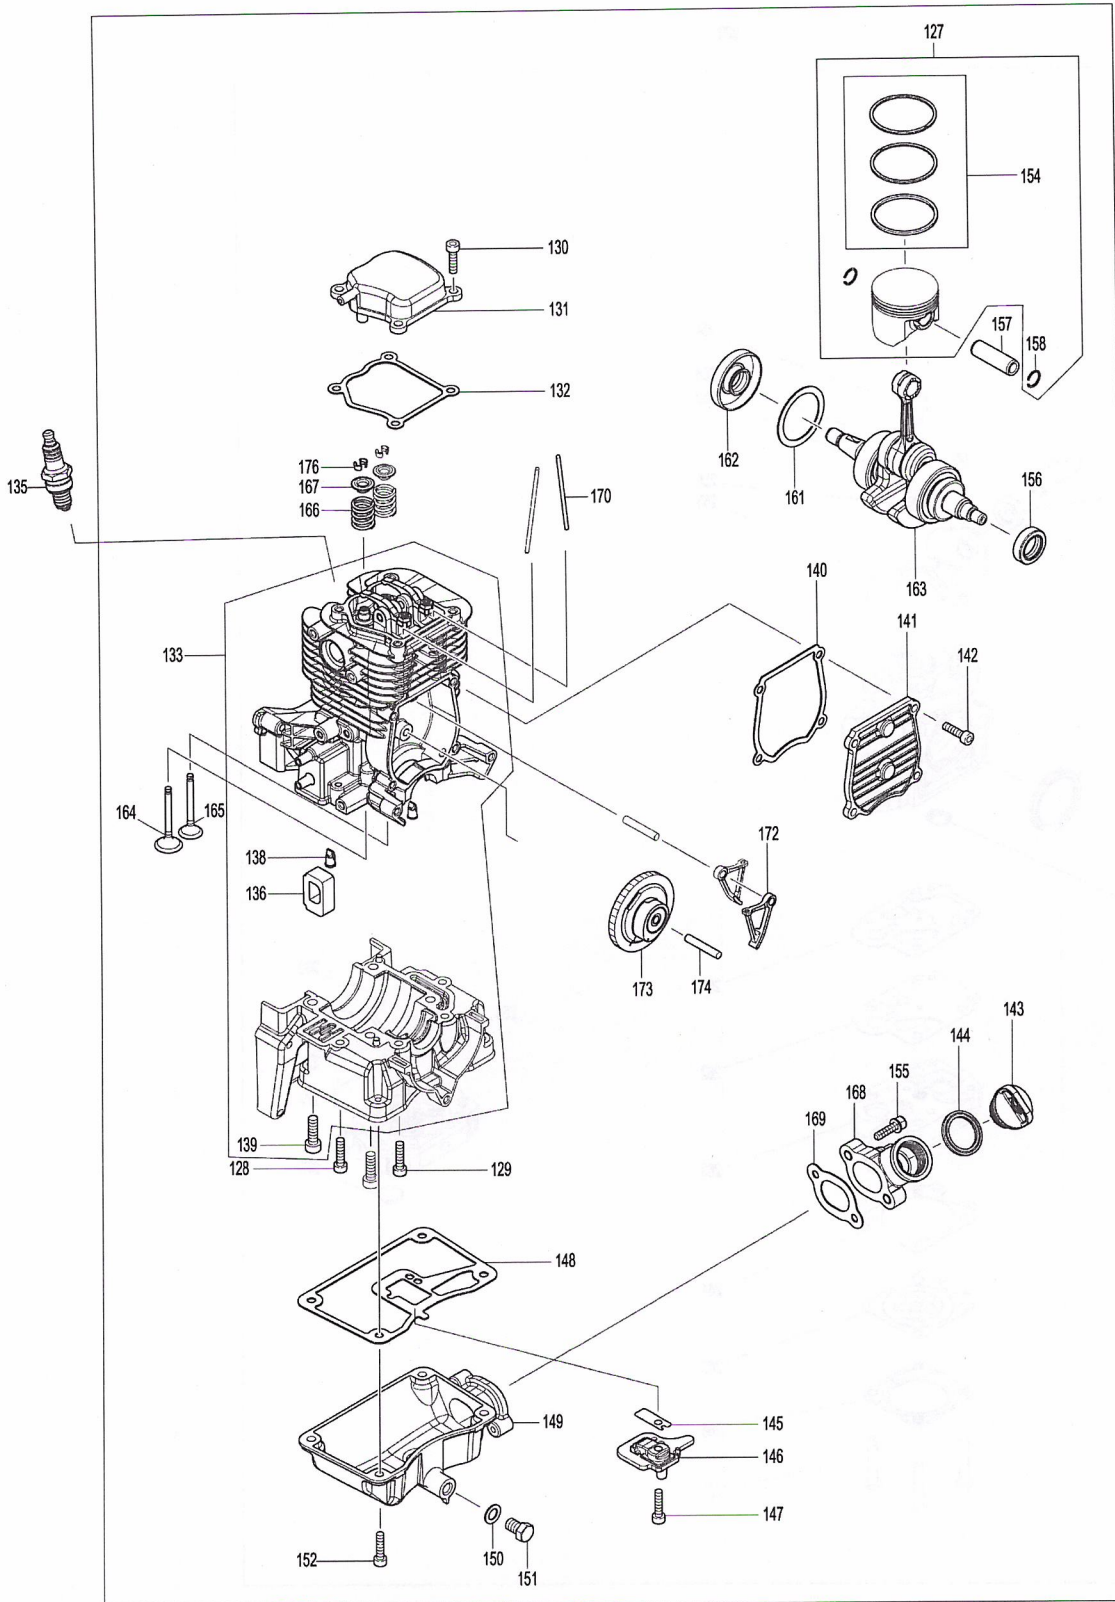

Model No.EB5300TH PETROL BLOWER

Model No.EB5300TH PETROL BLOWER