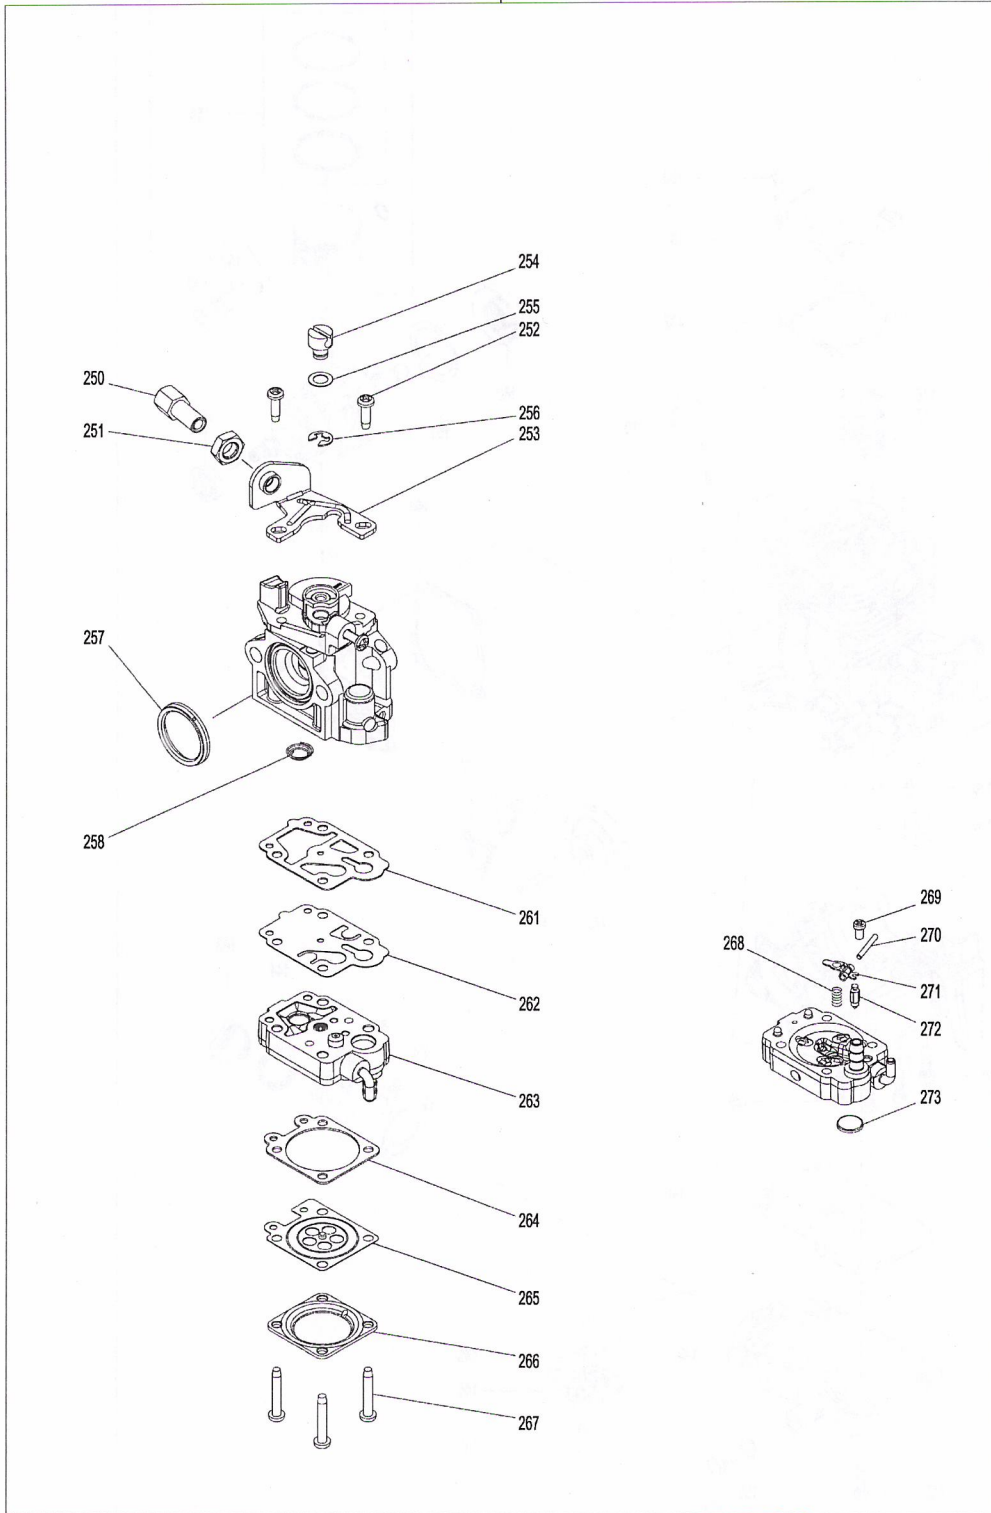

Model No.EB5300TH PETROL BLOWER

EB5300TH PETROL BLOWER

220

Model No.EB5300TH PETROL BLOWER

Item	Parts No.	Description	I/C	QTY	New/Old	Opt. 1	Opt. 2	NOTE
001	412144-8	ELBOW		1				
002	213645-7	O RING 93		1		154		
003	852V99-1	SERIAL NO. LABEL		1				
005	803T61-7	CAUTION LABEL		1				
006	801D19-4	SERIAL NO. LABEL		1		100		
008	457098-2	FRONT VOLUTE CASE		1				
010	922343-9	H.S.H.BOLT M6X25 WITH WR		6		100		
011	240170-5	FAN 243		1				
012	922343-9	H.S.H.BOLT M6X25 WITH WR		4		100		
013	457099-0	REAR VOLUTE CASE		1				
014	266420-0	TAPPING SCREW 5X20		10		100		
017	232328-0	COMPRESSION SPRING 22		2				
018	454904-2	SPRING HOLDER B		2				
019	922223-9	H.S.H.BOLT M5X16 WITH WR		2		100		
022	232329-8	COMPRESSION SPRING 22		2				
023	454904-2	SPRING HOLDER B		2				
024	922223-9	H.S.H.BOLT M5X16 WITH WR		2		100		
025	161544-6	BAND R COMPLETE M		1	*			
025-1	162506-7	BAND R COMPLETE M	O	1				
026	161543-8	BAND L COMPLETE M		1	*			
026-1	162505-9	BAND L COMPLETE M	O	1				
027	266420-0	TAPPING SCREW 5X20		5		100		
028	144360-1	ENGINE COVER COMPLETE M		1				
C10	898343-0	CAUTION LABEL		1		154		
029	424909-6	PLUG COVER		1				
030	424620-0	DAMPER		2				
031	163532-9	FILTER		1		154		
032	345920-4	HOSE CLAMP		1		154		
033	123788-6	FUEL TUBE ASSEMBLY		1				
D10		INC. 34-37						
034	168396-6	BREATHER		1		154		
035	424505-0	FUEL GROMMET		1				
036	412120-2	FUEL TUBE 3-370		1				
037	412114-7	FUEL TUBE 3-370		1				
038	422137-7	TUBE GUARD 20-102		1				
039	125728-0	FUEL TANK CAP ASSEMBLY		1	*	100		
039-1	127112-5	FUEL TANK CAP ASSEMBLY	O	1				
044	457086-9	FUEL TANK		1				
046	457097-4	FRAME		1				
048	922223-9	H.S.H.BOLT M5X16 WITH WR		2		100		
052	6672500300	LOCK RIVET		4	*	154		
052-1	458158-3	RIVET 6	O	4				
053	161567-4	HIP BELT		1				
054	6672500300	LOCK RIVET		2	*	154		
054-1	458158-3	RIVET 6	O	2				

Please order the parts with part number.

Print Date 5/11/2019