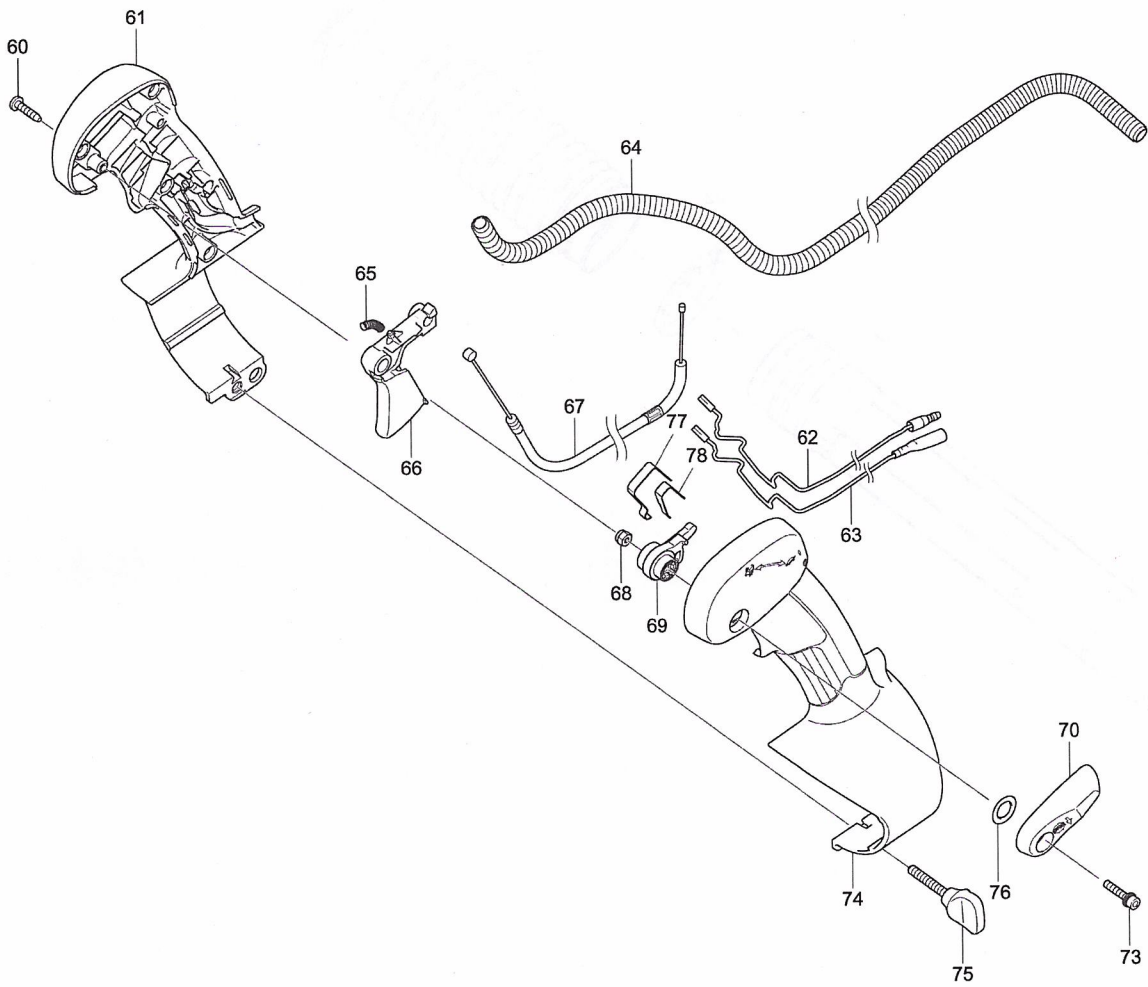

Model No.EB5300TH PETROL BLOWER