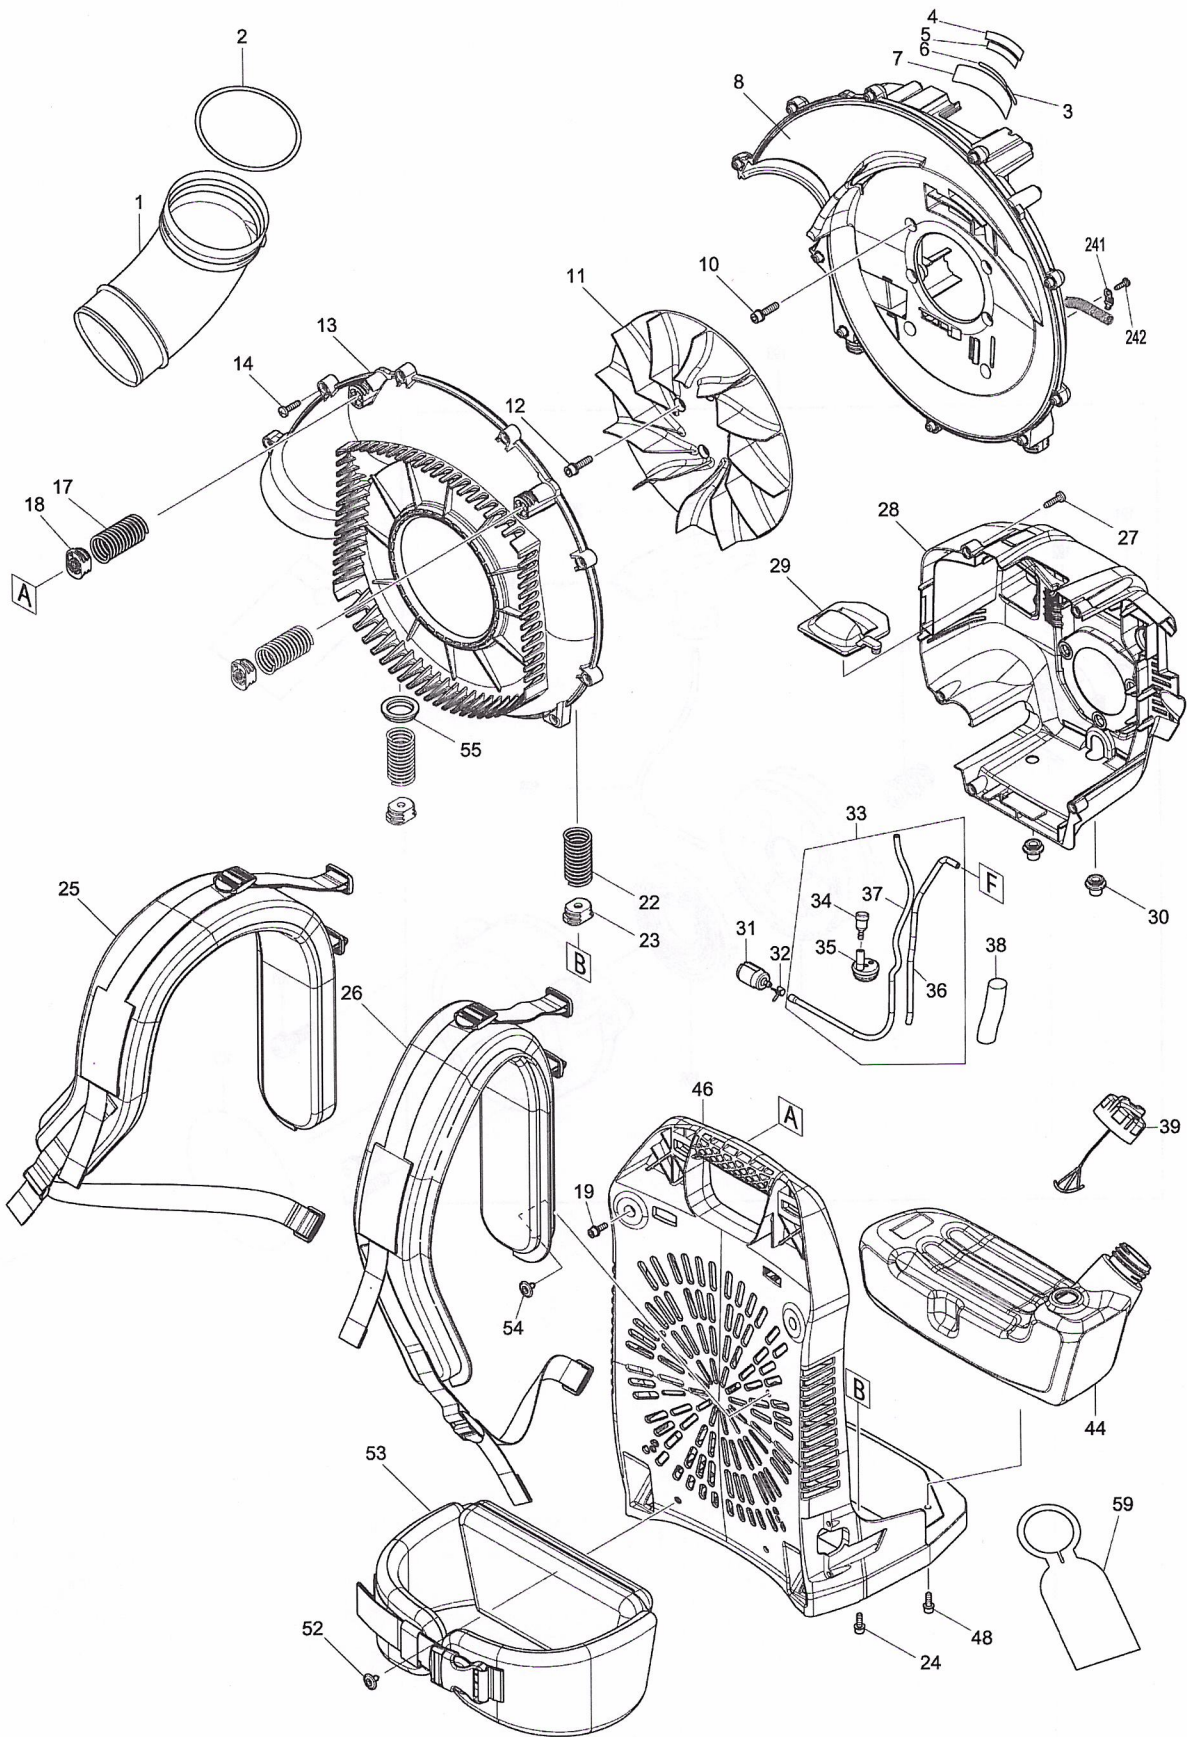

Model No.EB5300TH PETROL BLOWER