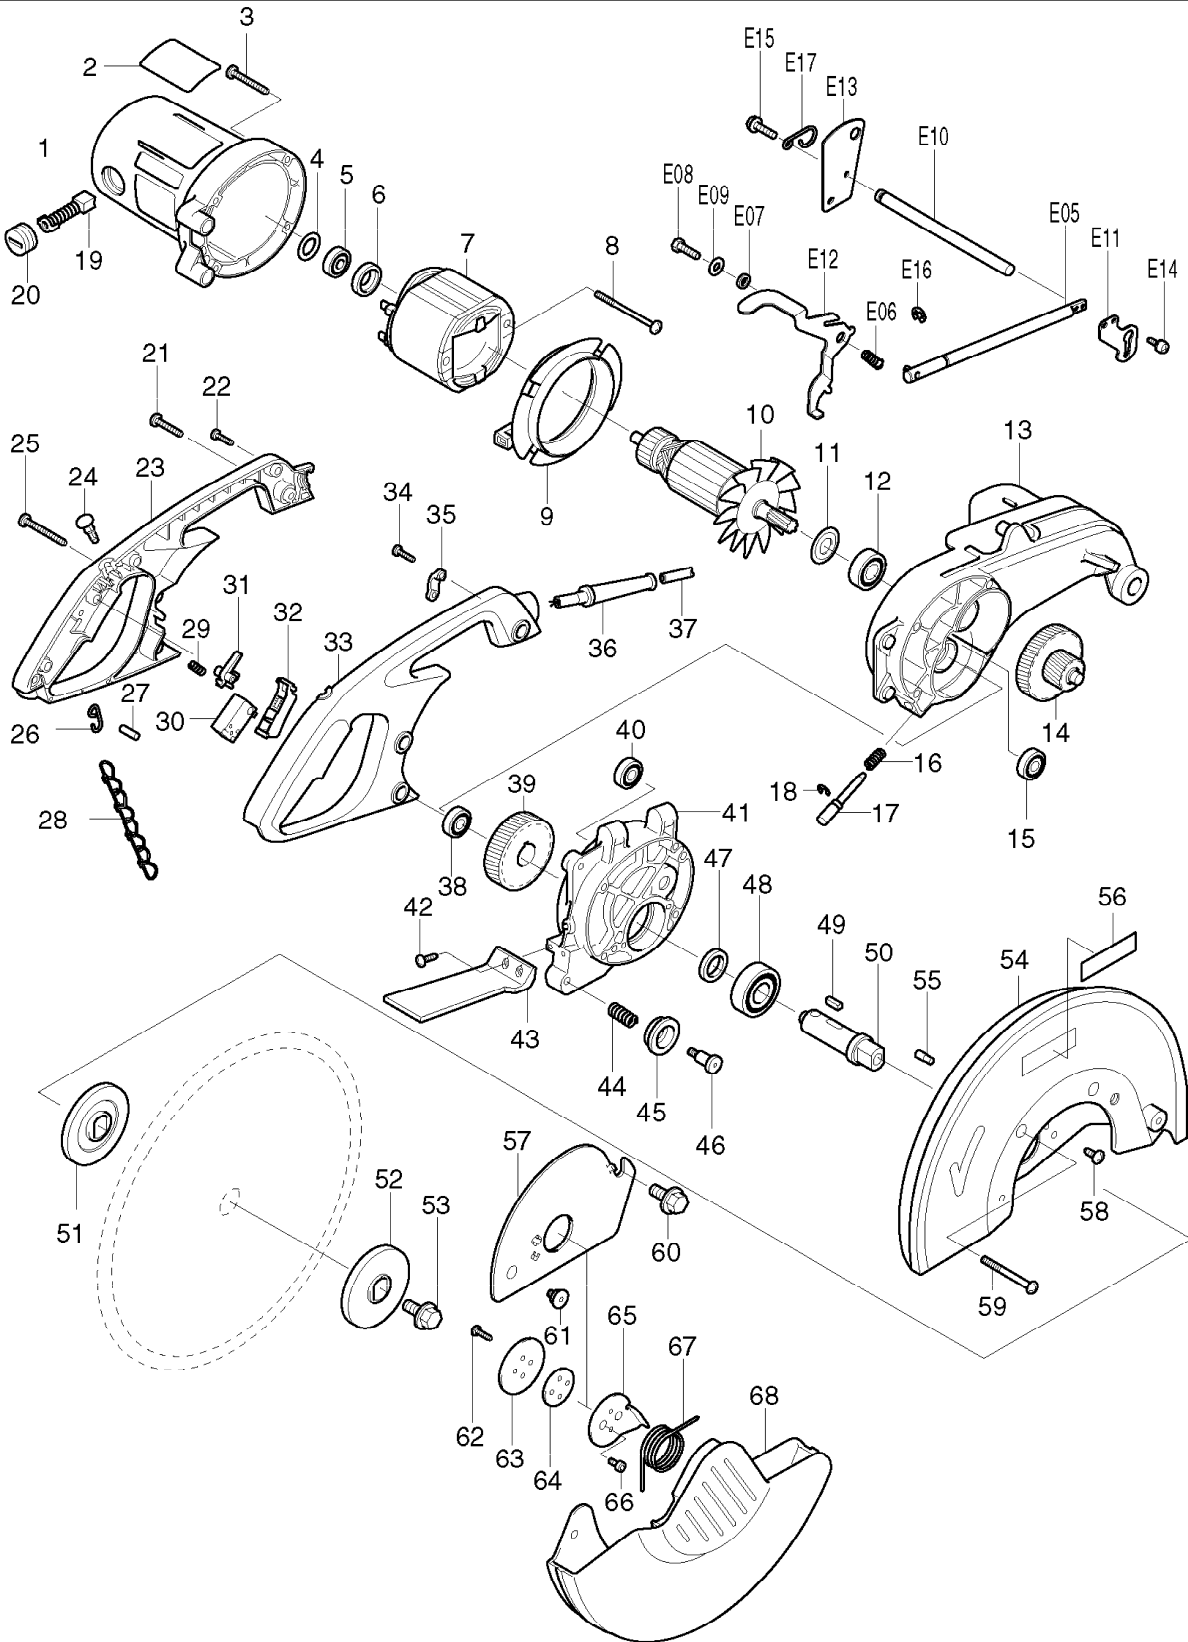

SERVICE DRAWING

MODEL NO. LC1230