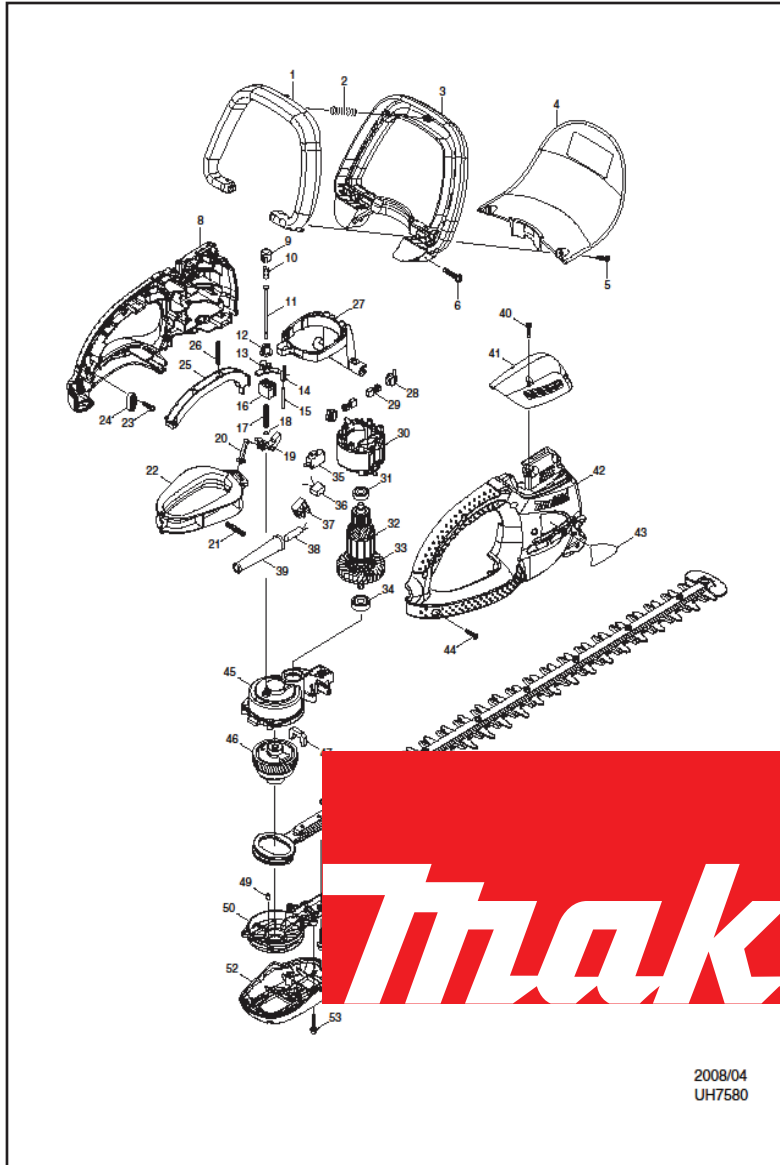

UH7580

2008/04
UH7580

REF.	CODE	DESCRIPTION	UNIT	LIST	REF.	CODE	DESCRIPTION	UNIT
1	450444-8	SWITCH LEVER B	PC					
2	233157-4	COMPRESSION SPRING 9		PC				
3	450442-2	FRONT GRIP	PC					
4	158629-7	PROTECTOR COMPL	PC					
5	265995-6	TAPPING SCREW 4X18		PC				
6	911253-5	PAN HEAD SCREW M5X30		PC				
8	188569-5	HOUSING SET	SET					
D10		INC. 42						
9	417740-7	INSULATION CAP	PC					
10	233288-9	COMPRESSION SPRING 8		PC				
11	268077-3	PIN 5	PC					
12	417727-9	CAP HOLDER	PC					
13	417736-8	LIFTER	PC					
14	417735-0	PUSHER CAP	PC					
15	268078-1	PIN 3	PC					
16	417781-3	PIN HOLDER	PC					
17	233156-6	COMPRESSION SPRING 5		PC				
18	257934-0	STOP RING E-4	PC					
19	417737-6	LINK	PC					
20	417739-2	ROD	PC					
21	233156-6	COMPRESSION SPRING 5		PC				
22	417731-8	SWITCH LEVER C	PC					
23	265995-6	TAPPING SCREW 4X18		PC				
24	687063-9	STRAIN RELIEF	PC					
25	450443-0	SWITCH LEVER A	PC					
26	233156-6	COMPRESSION SPRING 5		PC				
27	417738-4	LEVER	PC					
28	643936-6	BRUSH HOLDER	PC					
29	191962-4	CARBON BRUSH CB-419		PC				
30	634578-7	FIELD 220-240V	PC					
31	211032-4	BALL BEARING 608ZZ		PC				
32	516499-4	ARMATURE ASSY 220-240		PC				
D10		INC. 313334						
33	241858-0	FAN 70	PC					
34	211062-5	BALL BEARING 6000ZZ		PC				
35	650522-6	SWITCH	PC					
36	645185-1	NOISE SUPPRESSOR	PC					
37	654531-7	TERMINAL BLOCK 2PPC		PC				
38	668602-4	POWER SUPPLY CORD		PC				
39	682503-2	CORD GUARD 8-90	PC					
40	265995-6	TAPPING SCREW 4X18		PC				
41	450445-6	TOP COVER		PC				
42	188569-5	HOUSING SET	SET					
D10		INC. 8						
43	865781-1	NAME PLATE	PC					
44	265995-6	TAPPING SCREW 4X18		PC				
45	318257-2	GEAR HOUSING	PC					
46		GEAR ASSEMBLY	PC					
47		DUST GUARD	PC					
48		SHEAR BLADE ASSY SET		SET				
49		HEX LOCK NUT M5-8	PC					
50		SLEEVE 5	PC					
51		TRUSS HEAD SCREW M5X25	PC					
52		BRUNCH CATCHER	PC					
53		PAN HEAD SCREW M5X10		PC				
A01		OIL VESSEL SET	PC					
A02		RUBBER PIN 4	PC					
A03		GEAR HOUSING COVER	PC					
A04		PAN HD SCREW M5X25		PC				
		UNDER COVER	PC					
		PAN HD SCREW M4X25		PC				
		CORD HOLDER COMPL		PC				
		HOOK COMPLETE	PC					
		BLADE COVER	PC					
		EXTENSION CORD	PC					