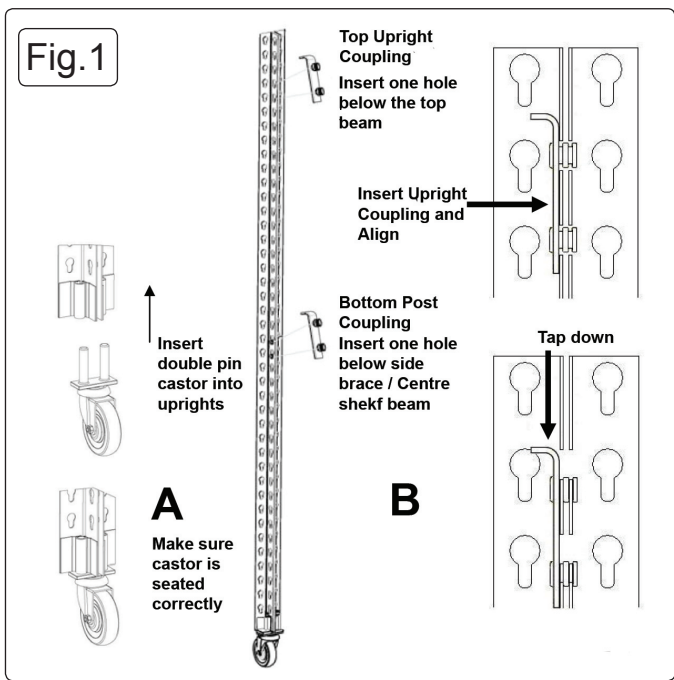

2. INTRODUCTION & CONTENTS

Fixing kit allows multiple units to be joined together. Compatible with TPS22 and TPS36 to make TPS44 and TPS72.

Carefully unpack the product and check the contents against the list below. Should any items be missing or damaged, please contact your Sealey dealer.

Part Description	TPSJK
Double Pin Castor	2
Upright Coupling.	4

3. ASSEMBLY

Two people will be needed to assemble the additional storage system, part disassembly of the original unit will also be necessary.

4.3 Assemble the Double Uprights - TPS72 ONLY

- 4.3.1 Take the frames already made and remove the castor from the right hand side (front and back) and replace with a double pin castors from the joining kit.
- 4.3.2 Install two of the upright couplings on each double upright in the hole specified as per Fig.1B, this will lock the uprights together.
  Tap the coupling down with a soft faced mallet.
- 4.3.3 Repeat for second frame.