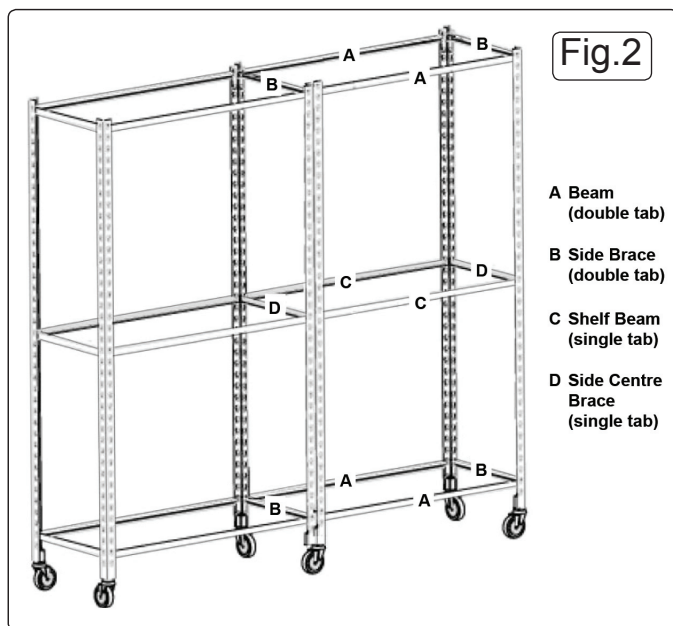

4.6 Using the double uprights as a start point, build up the other half to the storage system, Use Fig.4 or Fig.5 for reference and follow from section 4.2. from TPS22, TPS36 instructions.

4.9 **Back to Back Configuration** - This manual has described how to build this storage system side by side but its possible to build with each unit back to back.

4.9.1 To do this build the storage system as described but instead of putting the double uprights on the right short side of the frame configure to the long back side of the frame.

4.9.2 Then build up as Fig.3 and install the rest of the shelf beams.

4.9.3 Finally place wire shelves onto frame starting with the shelf for the larger bins at the bottom and working up.

Follow from section 4.2. from TPS22, TPS36 instructions.