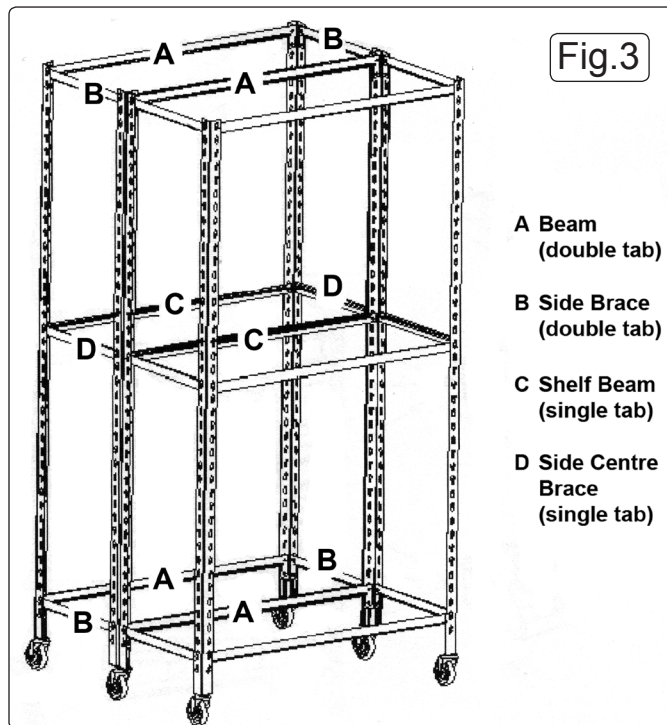

NOTE: It is our policy to continually improve products and as such we reserve the right to alter data, specifications and component parts without prior notice.

IMPORTANT: No liability is accepted for incorrect use of this product.

WARRANTY: Guarantee is 12 months from purchase date, proof of which will be required for any claim.

INFORMATION: For a copy of our latest catalogue and promotions call us on 01284 757525 and leave your full name and address, including postcode.

Sole UK Distributor, Sealey Group,
Kempson Way, Suffolk Business Park,
Bury St. Edmunds, Suffolk,
IP32 7AR

01284 757500

www.sealey.co.uk

01284 703534

sales@sealey.co.uk