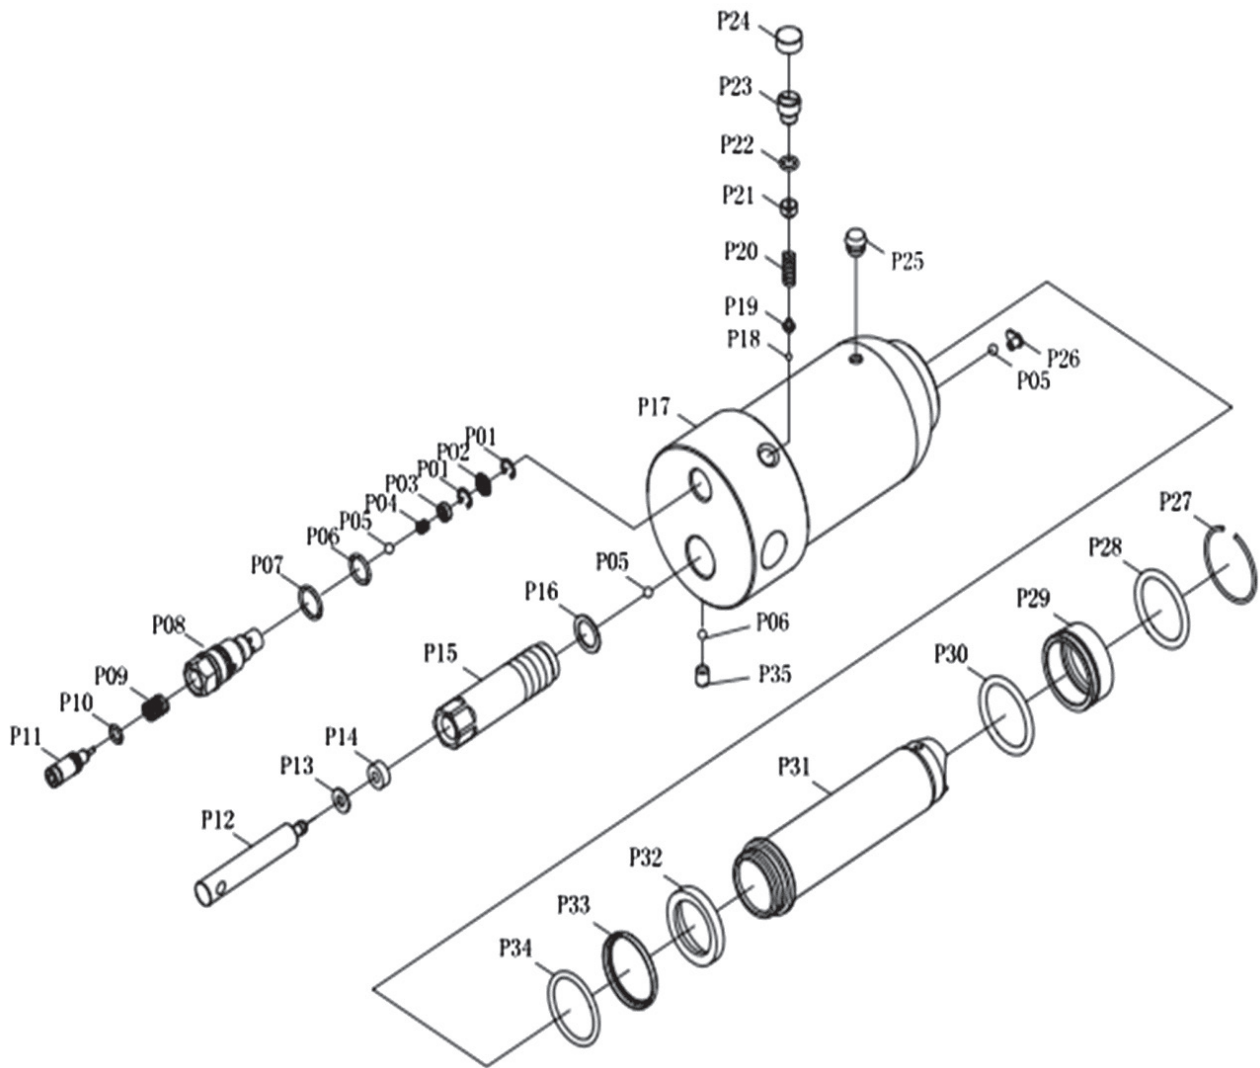

Item	Part No.	Description
1	5000ES.01	NUT
2	5000ES.02	SPRING WASHER
3	5000ES.03	FLAT WASHER
4	5000ES.04	WHEEL SPACER
5	5000ES.05	WHEEL,FRONT FIXED (108x28x46)
6	5000ES.06	RETAINING RING
7	5000ES.07	ADJUSTMENT PLATE
8	5000ES.08	SIDE PLATE, RIGHT
9	5000ES.09	LIFTING FRAME
10	5000ES.10	RETAINING NUT
11	5000ES.11	RETAINING NUT
12	5000ES.12	RETURN SPRING
13	5000ES.13	HEX NUT
14	5000ES.14	SPRING PIN
15	5000ES.15	BLOCK PLATE
16	5000ES.16	RETAINING RING
17	5000ES.17	PUMP CORE AXLE
18	5000ES.18	SPRING AXLE
19	5000ES.19	WHEEL,CASTOR (75x28x46x100)
20	5000ES.20	BOLT
21	5000ES.21	HEX SCREW
22	5000ES.22	WASHER
23	5000ES.23	MOUNT SADDLE PIN
24	5000ES.24	RESET SPRING
25	5000ES.25	FRONT WHEEL AXLE

Item	Part No.	Description
26	5000ES.26	SADDLE PAD
27	5000ES.27	SADDLE
28	5000ES.28	LIFTING AXLE
29	5000ES.29	SPRING PIN
30	5000ES.30	PUMP
31	5000ES.31	SUPPORT PLATE
32	5000ES.32	PUMP AXLE
33	5000ES.33	RELEASE CARRIER ROD
34	5000ES.34	HEX NUT
35	5000ES.35	RELEASE PEDAL
36	5000ES.36	SADDLE CARRIER
37	5000ES.37	HEX SCREW
38	5000ES.38	HANDLE SHAFT
39	5000ES.39	HANDLE PIN
40	5000ES.40	HANDLE
41	5000ES.41	RETAINING RING
42	5000ES.42	BOLT
43	5000ES.43	RELEASE PEDAL PAD
44	5000ES.44	SIDE PLATE, LEFT
45	5000ES.45	ADJUSTING SCREW
46	5000ES.46	LIMIT WASHER
47	5000ES.47	SUPPORT PLATE
48	5000ES.48	TOOL TRAY
49	GNM19S	GREASE NIPPLE STR 6 x 1.00mm SINGLE
50	5000ES.50	SADDLE BOLT

Item	Part No.	Description
19	5000ES.P19	BALL SEAT
20	5000ES.P20	ADJUSTING SPRING
21	5000ES.P21	ADJUSTING SCREW
22	5000ES.P22	O-RING
23	5000ES.P23	ADJUSTING PLUG SCREW
24	5000ES.P24	TOP CAP
25	5000ES.P25	OIL PLUG
26	5000ES.P26	ELASTIC COLLAR
27	5000ES.P27	RETAINING RING
28	5000ES.P28	O-RING
29	5000ES.P29	LIMIT COLLAR
30	5000ES.P30	O-RING
31	5000ES.P31	PISTON
32	5000ES.P32	NYLON RING
33	5000ES.P33	BOWL GASKET
34	5000ES.P34	O-RING
35	5000ES.P35	HEX SCREW