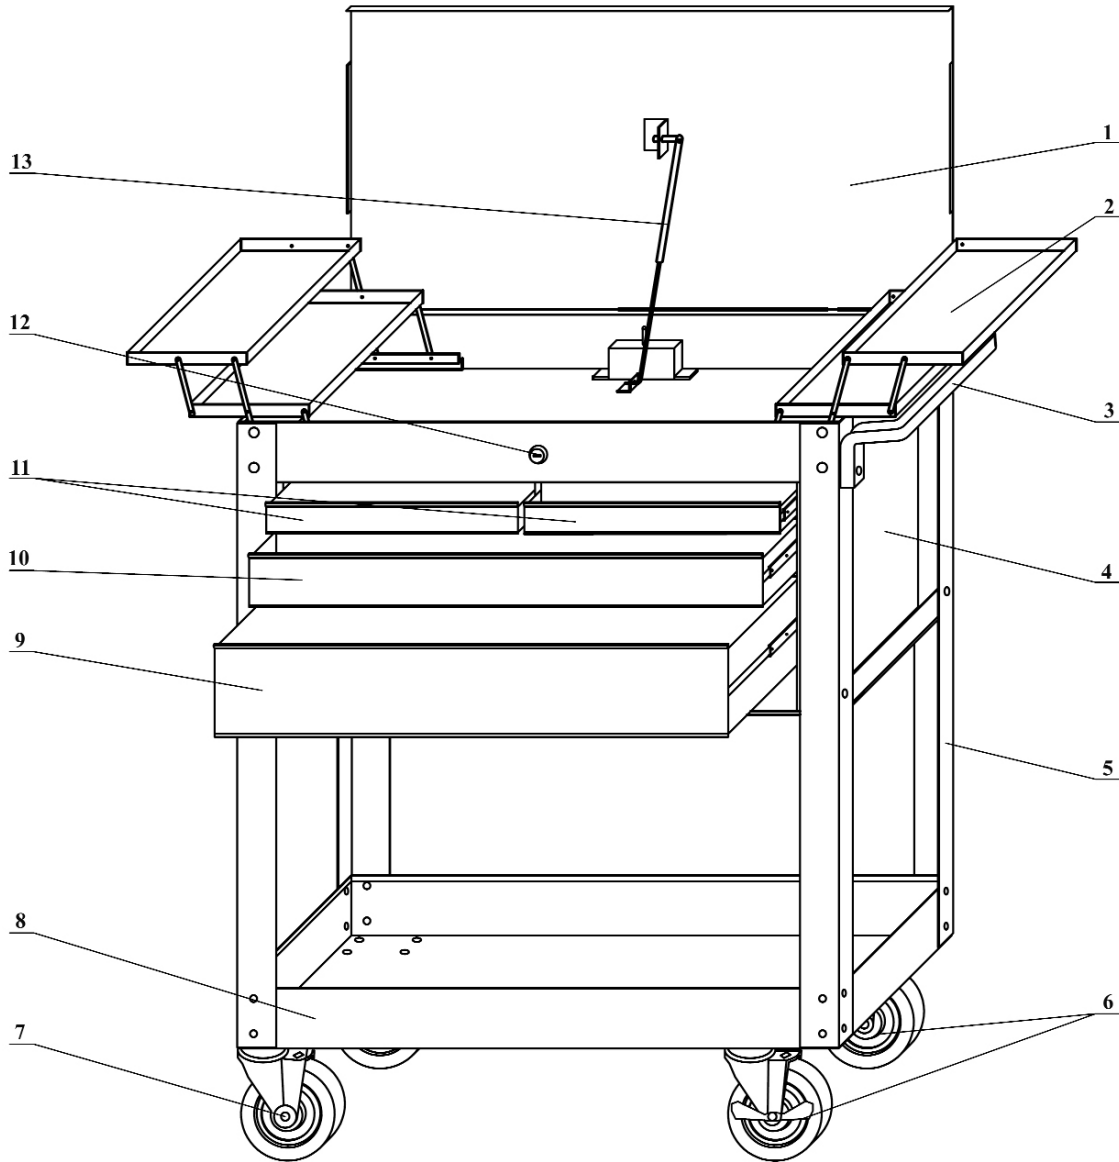

Parts Information:
**Extra Heavy-Duty Trolley 2-Level with 4
 Drawers & Cantilever Trays**
Model No: AP930M

Item	Part No.	Description
1	AP930M.01	TOP COVER
2	AP930M.02	SIDE TRAY
3	AP930M.03	SIDE HANDLE
4	AP930M.04	SIDE PANEL
5	AP930M.05	LEG
6	AP930M.06	WHEEL,CASTOR (C/W BRAKE)(125x10x30x155)
7	AP930M.07	WHEEL,CASTOR (126x12x30x157)
8	AP930M.08	BOTTOM TRAY

Item	Part No.	Description
9	AP930M.09	REPLACEMENT DRAWER 4-1/2"
10	AP930M.10	REPLACEMENT DRAWER 3"
11	AP930M.11	REPLACEMENT DRAWER 2-1/4"
12	AP930M.12	LOCK c/w KEY
13	AP930M.13	GAS STRUT 390mm C/W BALL JOINT
--	AP930M.15	SLIDE (NOT SHOWN)
--	AP930M.16	FIXING KIT (NOT SHOWN)