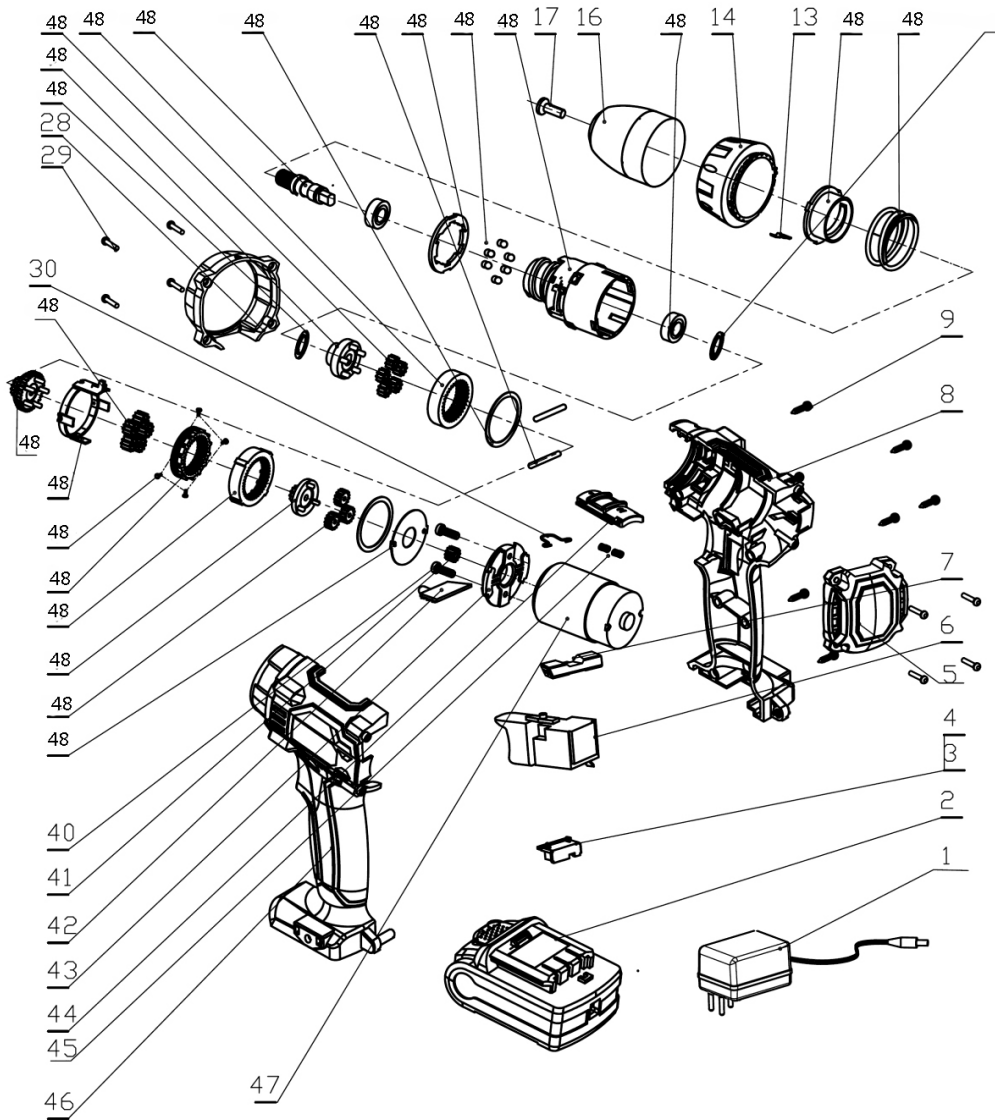

Parts Information:  
**Cordless 10mm Drill/Driver 14.4V 1.3Ah**  
**Lithium-ion 2-Speed**  
**Model No: CP14VLD**

Item	Part No.	Description
1	CP14VLD.01	BATTERY CHARGER
2	CP14VLDBP	CORDLESS POWER TOOL BATTERY
3	CP14VLD.03	CONNECTION BRACKET
4	CP14VLD.04	CONNECTION LINK
5	CP18VLD.05	BACK COVER
6	CP14VLD.06	SWITCH
7	CP18VLD.07	BUTTON (L/F)
8	CP18VLD.08	HOUSING, RIGHT SIDE & LEFT SIDE
9	CP14VLD.09	SCREW
13	CP18VLD.31	PIN
14	CP14VLD.14	TORQUE HOLDER
16	CP14VLD.16	KEYLESS DRILL CHUCK 10mm
17	CP14VLD.17	CHUCK SCREW

Item	Part No.	Description
28	CP14VLD.28	FRONT COVER
29	CP14VLD.29	HEX SHAFT LOCK
30	CP18VLD.44	HIGH/LOW SPEED CLIP
40	CP14VLD.40	SCREW & WASHER SET
41	CP18VLD.54	MOTOR GEAR
42	CP14VLD.42	INDICATOR LIGHT
43	CP18VLD.55	MOTOR BRACKET
44	CP14VLD.44	HIGH/LOW SPEED BUTTON
45	CP14VLD.45	SPRING
46	CP18VLD.58	HOUSING, LEFT SIDE & RIGHT SIDE
47	CP14VLD.47	MOTOR 14.4V
48	CP14VLD.GA	GEARBOX ASSEMBLY