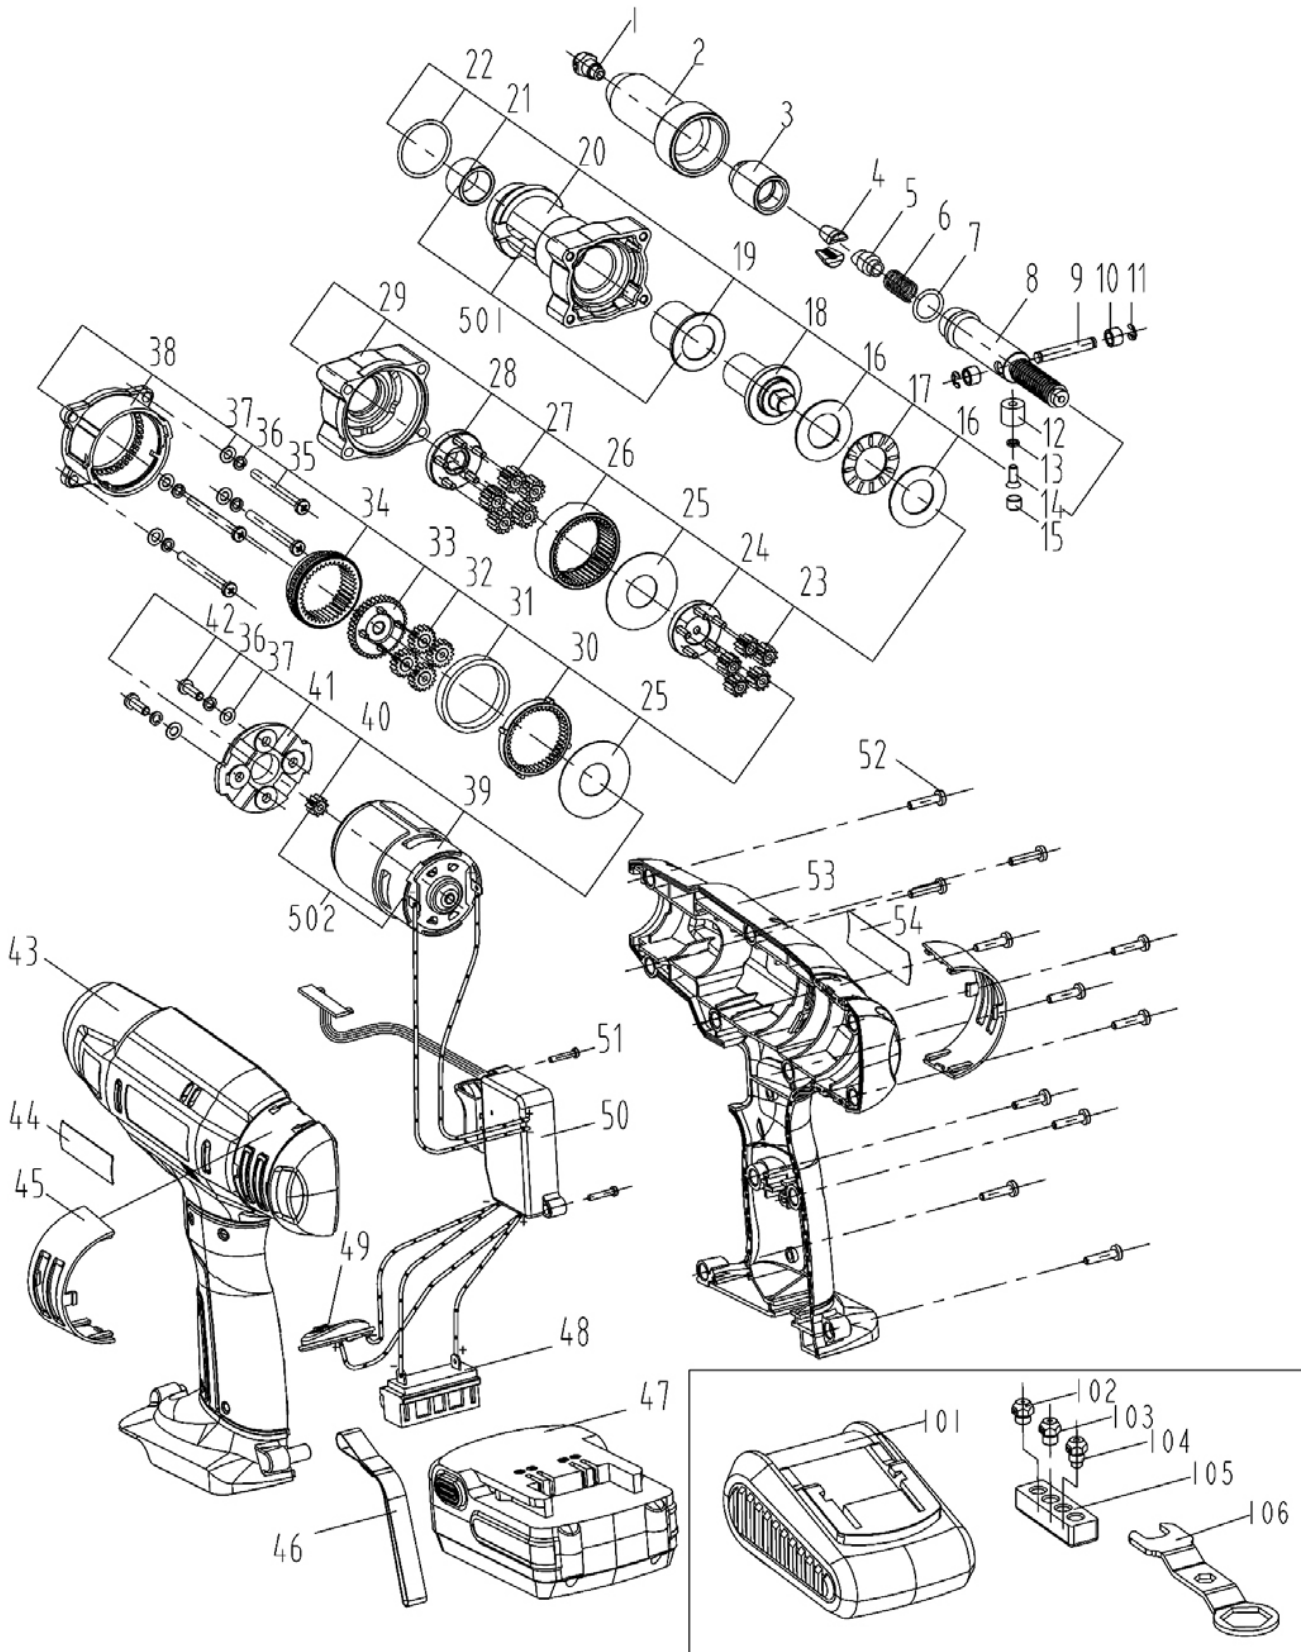

Parts Information:
**Cordless Riveter 18V 1.5Ah Lithium-ion 1hr
Charger**
Model No: CP313

NOTE: It is our policy to continually improve products and as such we reserve the right to alter data, specifications and component parts without prior notice.

01284 757500

01284 703534

sales@sealey.co.uk

www.sealey.co.uk

Parts Information:
**Cordless Riveter 18V 1.5Ah Lithium-ion 1hr
 Charger**
Model No: CP313

1	CP313.01	NOSEPIECE 4.8mm
2	CP313.02	FRAME HEAD
3	CP313.03	JAW CASE HEAD
4	CP313.04	JAW
5	CP313.05	JAW PUSHER
6	CP313.06	SPRING
7	CP313.07	O-RING
8	CP313.08	THREADED SHAFT
9	CP313.09	GUIDE PIN
10	CP313.10	GUIDE BUSH
11	CP313.11	CIRCLIP FOR SHAFT
12	CP313.12	MAGNET HOLDER
13	CP313.13	SPRING WASHER
14	MSP38.SB	PAN HEAD MACHINE SCREW BLACK M3X8
15	CP313.15	MAGNET
16	CP313.16	WASHER
17	CP313.17	THRUST BEARING
18	CP313.18	THRUST BUSH
19	CP313.19	BUSH
20	CP313.20	BEARING SUPPORT
21	CP313.21	BUSH
22	CP313.22	O-RING
23	CP313.23	PLANETARY GEAR (A)
24	CP313.24	PLANET CARRIER (A)
25	CP313.25	WASHER
26	CP313.26	RING GEAR
27	CP313.27	PLANETARY GEAR (B)
28	CP313.28	PLANET CARRIER (B)
29	CP313.29	GEAR HOUSING
30	CP313.30	GEAR RING
31	CP313.31	LOCATING RING
32	CP313.32	PLANETARY GEAR (C)

Item	Part No.	Description
33	CP313.33	PLANET CARRIER
34	CP313.34	PLANETETARY GEAR (D)
35	CP313.35	SCREW
36	CP313.36	SPRING WASHER
37	CP313.37	WASHER
38	CP313.38	REAR GEAR HOUSING
39	CP313.39	MOTOR
40	CP313.40	MOTOR GEAR
41	CP313.41	ADAPTOR PLATE
42	CP313.42	SCREW
43	CP313.43	HOUSING, LEFT
44	CP313.44	NAMEPLATE
45	CP313.45	COVER, BACK
46	CP313.46	STRAP
47	CP313BP	CORDLESS POWER TOOL BATTERY 18V
48	CP313.48	CONNECTOR BLOCK
49	CP313.49	LED BATTERY INDICATOR
50	CP313.50	CONTROL UNIT (c/w SWITCH)
51	CP313.51	SCREW
52	CP313.52	SCREW
53	CP313.53	HOUSING, RIGHT
54	CP313.54	NAMEPLATE
102	CP313.102	NOSEPIECE 2.4mm
103	CP313.103	NOSEPIECE 3.2mm
104	CP313.104	NOSEPIECE 4.0mm
105	CP313.105	NOSEPIECE HOLDER
106	CP313.106	WRENCH
101	CP313.C	CHARGER
501	CP313.501	BEARING SUPPORT ASS'Y
502	CP313.502	MOTOR WITH GEAR