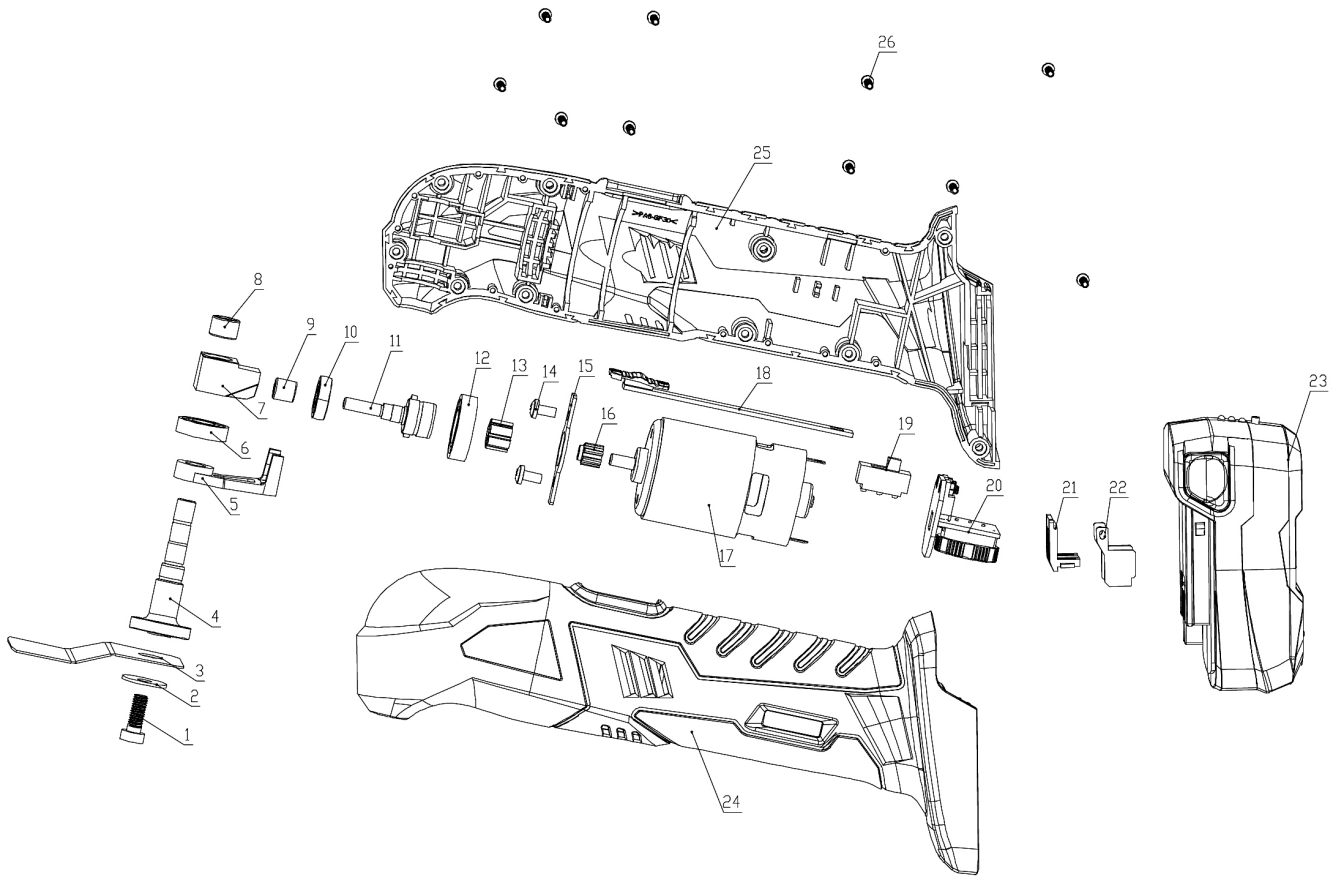

Parts Information:
Cordless Lithium-ion Oscillating Multi-Tool
18V
Model No: CPMT18V

Item	Part No.	Description
1	SCB516.SB	SOCKET HEAD CAP SCREW M5x16 BLACK
2	CPMT18V.02	REPAIR WASHER M6x20 BLACK
3	SMTA1	MULTI-TOOL BLADE SET 3pc
4	CPMT18V.04	DRIVE SHAFT
5	CPMT18V.05	DIAL
6	B/6900ZZ	BEARING 6900ZZ
7	CPMT18V.07	FIXED BLOCK
8	B/HK0808	NEEDLE BEARING HK0808
9	B/HK0509	NEEDLE BEARING HK0509
10	CPMT18V.10	ROLLER BEARING
11	CPMT18V.11	CONNECTING SHAFT
12	B/6901ZZ	BEARING 6901ZZ
13	CPMT18V.13	RUBBER SLEEVE
14	MSP46.SB	MACHINE SCREW PAN HEAD PHILLIPS M4x6mm B
15	CPMT18V.15	MOTOR FIXED PLATE
16	CPMT18V.16	MOTOR GEAR
17	CPMT18V.17	MOTOR
18	CPMT18V.18	PUSH BUTTON SWITCH
19	CPMT18V.19	TOGGLE SWITCH

Item	Part No.	Description
20	CPMT18V.20	SPEED CONTROL BOARD
21	CPMT18V.21	INSERT FRAME
22	CPMT18V.22	INSERT COVER
23	CP5418VBP	CORDLESS POWER TOOL BATTERY 18V
24	CPMT18V.24	HOUSING (LEFT)
25	CPMT18V.25	HOUSING (RIGHT)
26	CPMT18V.26	SCREW (ST3x14)
--	SMTA2	MULTI-TOOL HALF-MOON CUTTING BLADE (NOT SHOWN)
--	SMTA3	MULTI-TOOL CARBIDE TIPPED HALF-MOON (NOT SHOWN)
--	SMTA4	MULTI-TOOL DIAMOND CUTTING BLADE (NOT SHOWN)
--	SMTA5	MULTI-TOOL 80mm SANDING SHEET SET 20pc (NOT SHOWN)
--	SMTA6	MULTI-TOOL 75mm TRIANGLE SANDING PAD (NOT SHOWN)
--	SMTA7	MULTI-TOOL 90mm SANDING SHEET SET 20pc (NOT SHOWN)
--	SMTA8	MULTI-TOOL TRIANGLE SANDING PAD 88mm (NOT SHOWN)