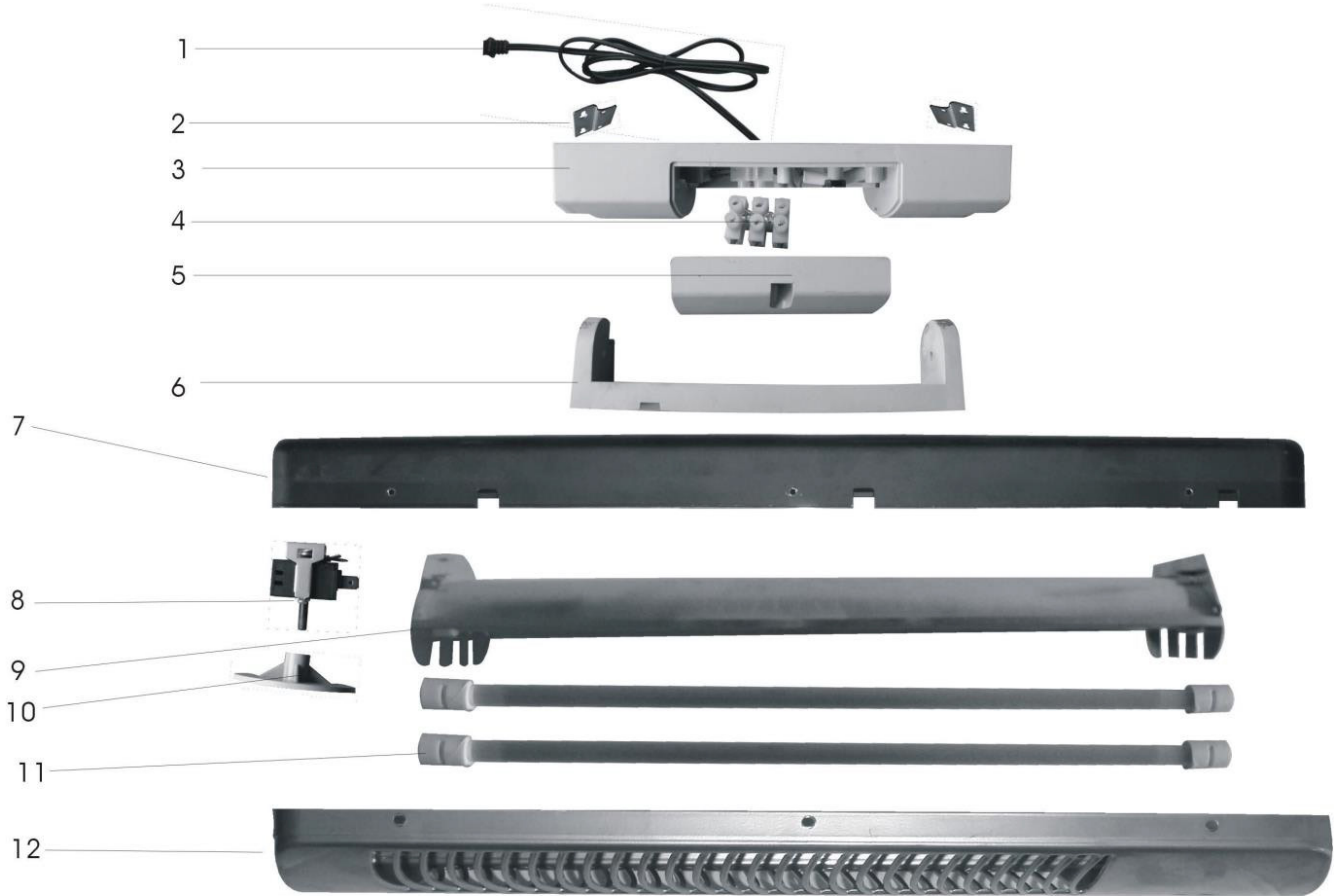

Parts Information:  
Infrared Quartz Heater 1500W/230V Wall  
Mounting  
Model No: IWMH20103

| Item | Part No.    | Description           |
|------|-------------|-----------------------|
| 1    | IWMH2013.01 | CABLE                 |
| 2    | IWMH2013.02 | WALL MOUNTING BRACKET |
| 3    | IWMH2013.03 | WALL MOUNTING COVER   |
| 4    | IWMH2013.04 | THEMINAL              |
| 5    | IWMH2013.05 | TERMINAL COVER        |
| 6    | IWMH2013.06 | BACK COVER SUPPORT    |

| Item | Part No.    | Description      |
|------|-------------|------------------|
| 7    | IWMH2013.07 | BACK COVER       |
| 8    | IWMH2013.08 | PULL SWITCH      |
| 9    | IWMH2013.09 | REFLECTION PANEL |
| 10   | IWMH2013.10 | KNOB             |
| 11   | IWMH2013.11 | QUARTZ ELEMENT   |
| 12   | IWMH2013.12 | FRONT COVER      |