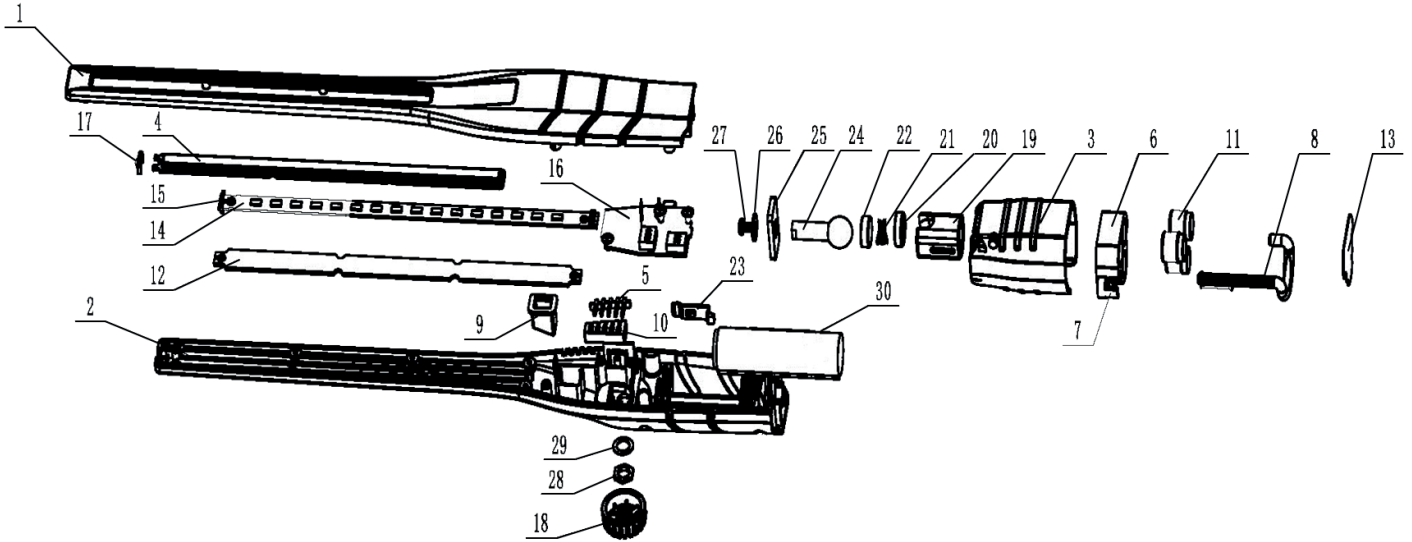

Parts Information:  
**Rechargeable 360° Slim Inspection Lamp**  
**16 SMD LED + 1W LED Black Lithium-ion**  
**Model No: LED3604**

Item	Part No.	Description
1	LED3604.01	FRONT HOUSING 'BLACK'
2	LED3604.02	BACK HOUSING 'BLACK'
3	LED3604.03	HANDLE 'BLACK'
4	LED3604.04	CLEAR LENS
5	LED3604.05	REFLECTOR
6	LED3604.06	MAGNETIC BASE
7	LED3604.07	HOOK SUPPORT
8	LED3604.08	NYLON HOOK
9	LED3604.09	SWITCH CAP FOR HEADLIGHT
10	LED3604.10	INDICATOR SUPPORT
11	LED3604.11	MAGNET
12	LED3604.12	PLATE
13	LED3604.13	BOTTOM STICKER
14	LED3604.14	12SMD PCB
15	LED3604.15	HEAD LED PCB
16	LED3604.16	PCB

Item	Part No.	Description
17	LED3604.17	HEAD LED LENS
18	LED3604.18	LIGHT SWITCH
19	LED3604.19	SMALL BALL SUPPORT
20	LED3601.13	PIVOT PROTECTION RING
21	LED3601.24	WAVE SPRING
22	LED3601.13	PIVOT PROTECTION RING
23	LED3604.23	CHARGING SOCKET COVER
24	LED3601.23	PIVOT
25	LED3601.07	PIVOT PLATE
26	LED3604.26	WASHER M12
27	LED3604.27	SCREW M4x6
28	LED3604.28	HEX NUT M6
29	LED3604.29	WASHER 11mm
30	LED3604.30	BATTERY 3.7V 2600mAh
--	LED3602G.41	MICRO USB WITH 5PIN CABLE (not shown)