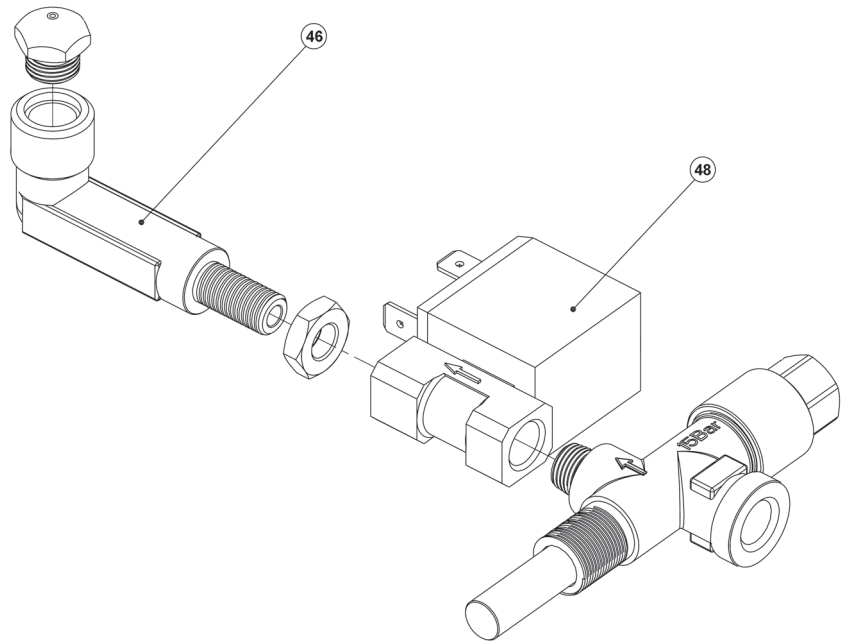

01284 757500

01284 703534

sales@sealey.co.uk

www.sealey.co.uk

Parts Information:
Space Warmer® Propane Heater
40,500Btu/hr & 54,500Btu/hr
Model No: LP41 & LP55

NOTE: It is our policy to continually improve products and as such we reserve the right to alter data, specifications and component parts without prior notice.