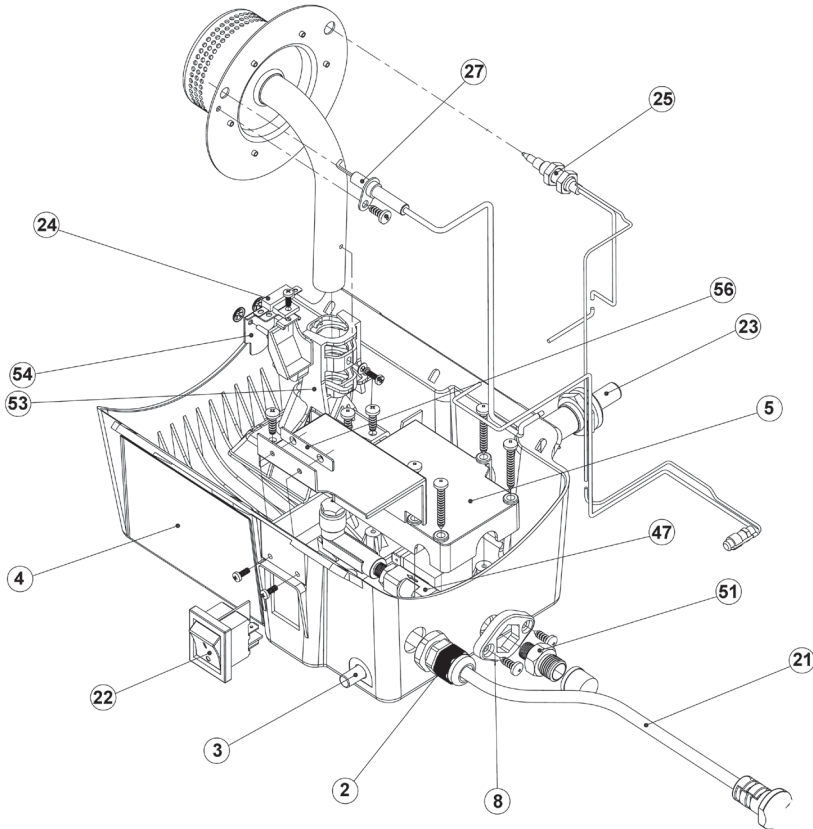

01284 757500

01284 703534

sales@sealey.co.uk

www.sealey.co.uk

Parts Information:
Space Warmer® Propane Heater
40,500Btu/hr & 54,500Btu/hr
Model No: LP41 & LP55

NOTE: It is our policy to continually improve products and as such we reserve the right to alter data, specifications and component parts without prior notice.