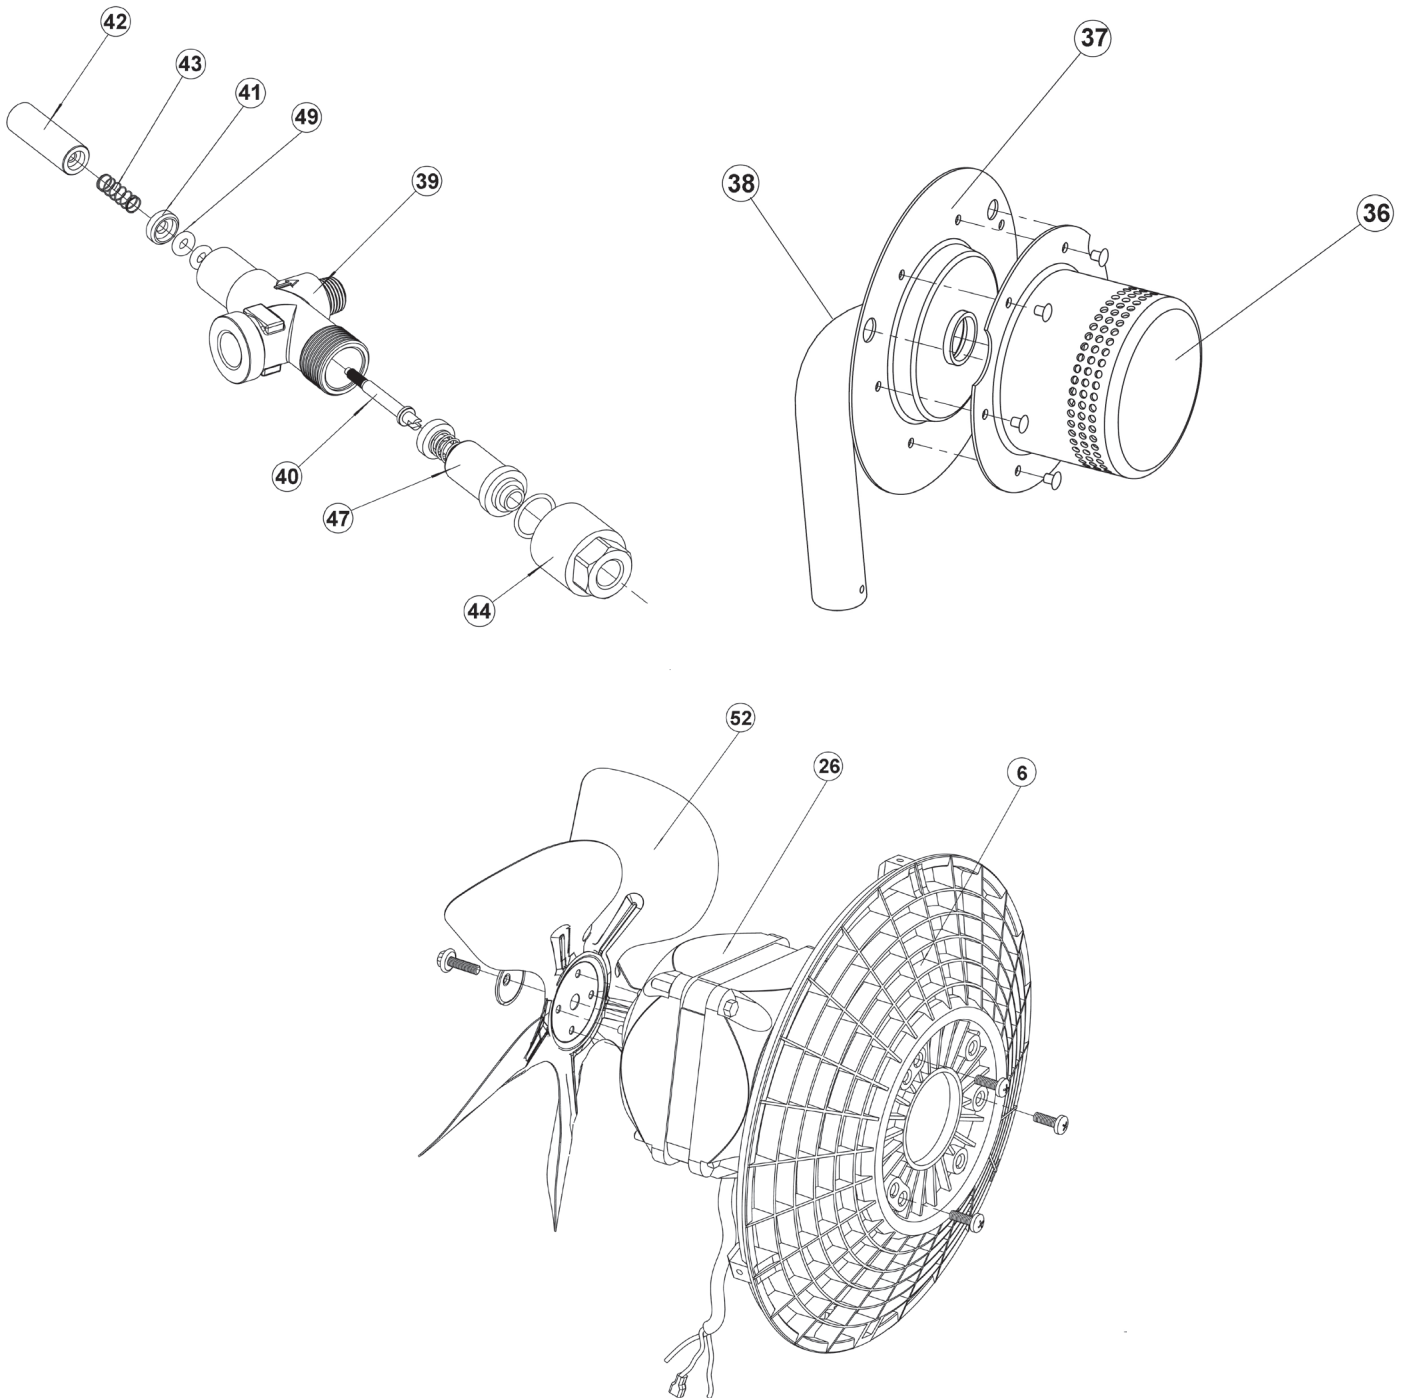

NOTE: It is our policy to continually improve products and as such we reserve the right to alter data, specifications and component parts without prior notice.

IMPORTANT: No liability is accepted for incorrect use of product.

WARRANTY: Guarantee is 12 months from purchase date, proof of which will be required for any claim.

Sealey Group, Kempson Way, Suffolk Business Park, Bury St Edmunds, Suffolk. IP32 7AR

01284 757500

01284 703534

sales@sealey.co.uk

www.sealey.co.uk