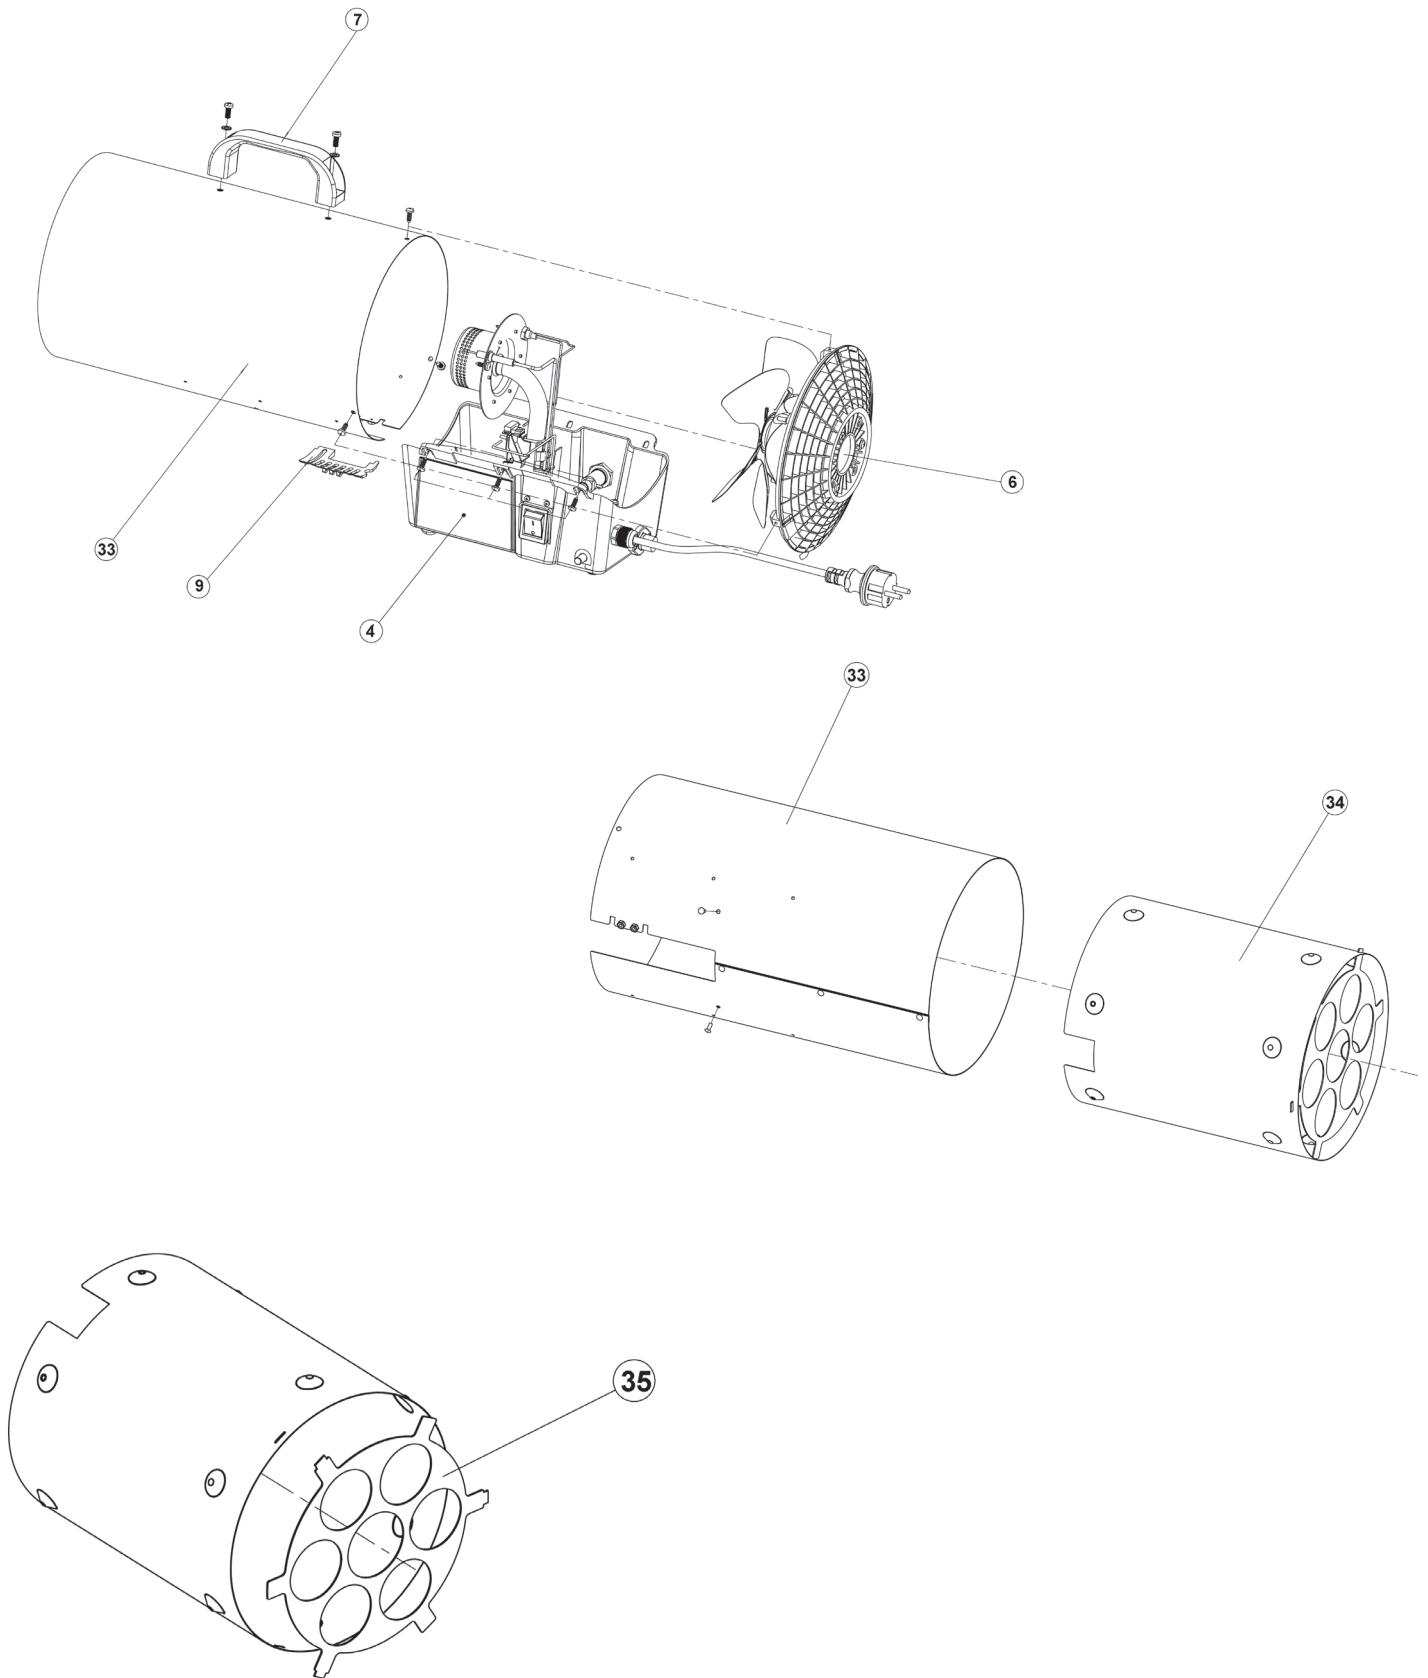

Parts Information:
Space Warmer® Propane Heater
40,500Btu/hr & 54,500Btu/hr
Model No: LP41 & LP55

NOTE: It is our policy to continually improve products and as such we reserve the right to alter data, specifications and component parts without prior notice.