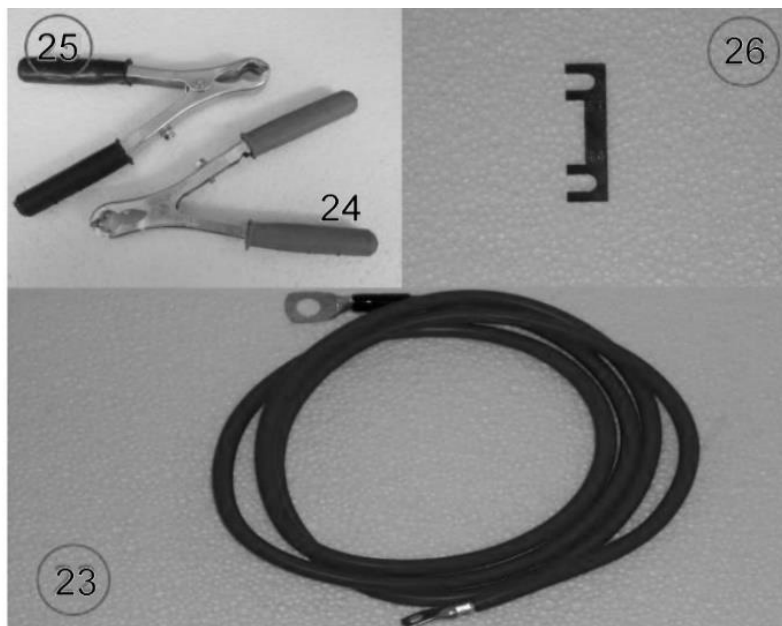

Parts Information:  
**Starter/Charger 300Amp 12/24V**  
**Model No: SUPERSTART300.V5**

**NOTE:** It is our policy to continually improve products and as such we reserve the right to alter data, specifications and component parts without prior notice.

01284 757500

01284 703534

sales@sealey.co.uk

www.sealey.co.uk

Parts Information:  
**Starter/Charger 300Amp 12/24V**  
**Model No: SUPERSTART300.V5**

Item	Part No.	Description
1	SSTART500.01	FRONT PANEL
2	SSTART500.02	TOP PANEL
3	SSTART500.03	DISPLAY PANEL SUPPORT
4	SSTART500.04	DISPLAY
5	SSTART500.05A	DOUBLE SWITCH
6	SSTART500.05B	SINGLE SWITCH
7	SSTART500.06	ON-OFF SWITCH
8	SSTART500.07	HANDLE
9	SSTART650.08	OUTPUT KNOB
10	SSTART500.09	CLAMP SUPPORT KIT
11	SSTART500.10	CABLE REELS KIT
12	SSTART500.11	AXLE(330mm)
13	SSTART500.12	WHEEL KIT (C/W WHEEL,CAP&FIXING) (160x38)