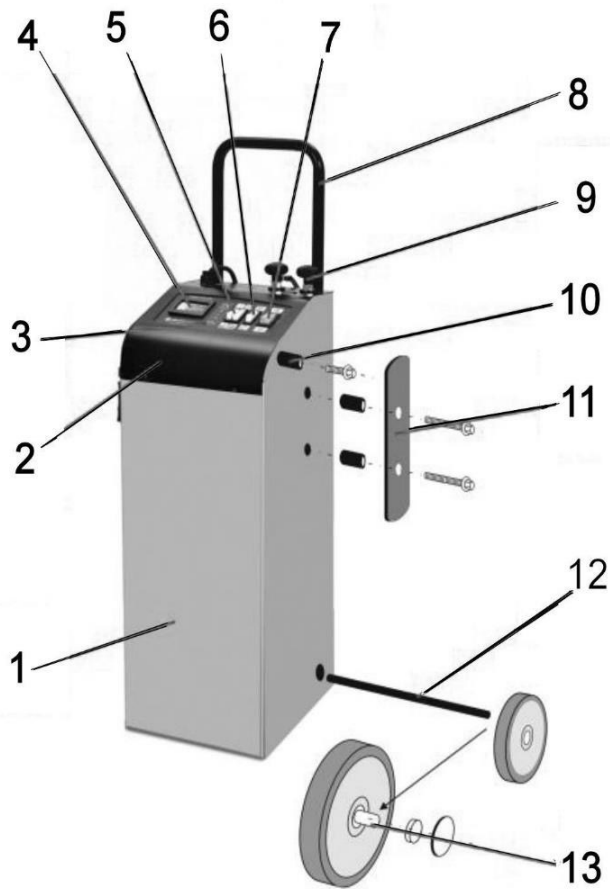

Parts Information:  
**Starter/Charger 300Amp 12/24V**  
**Model No: SUPERSTART300.V5**

**NOTE:** It is our policy to continually improve products and as such we reserve the right to alter data, specifications and component parts without prior notice.

01284 757500

01284 703534

sales@sealey.co.uk

www.sealey.co.uk

Parts Information:  
**Starter/Charger 300Amp 12/24V**  
**Model No: SUPERSTART300.V5**

Item	Part No.	Description
1	SSTART500.01	FRONT PANEL
2	SSTART500.02	TOP PANEL
3	SSTART500.03	DISPLAY PANEL SUPPORT
4	SSTART500.04	DISPLAY
5	SSTART500.05A	DOUBLE SWITCH
6	SSTART500.05B	SINGLE SWITCH
7	SSTART500.06	ON-OFF SWITCH
8	SSTART500.07	HANDLE
9	SSTART650.08	OUTPUT KNOB
10	SSTART500.09	CLAMP SUPPORT KIT
11	SSTART500.10	CABLE REELS KIT
12	SSTART500.11	AXLE(330mm)
13	SSTART500.12	WHEEL KIT (C/W WHEEL,CAP&FIXING) (160x38)

Item	Part No.	Description
14	SSTART500.13	BASE PANEL
15	SSTART300V514	TRANSFORMER
16	SSTART300V515	RECTIFIER
17	SSTART650.16	THERMOSTAT (13)
18	SSTART650.17	THERMOSTAT (11)
19	SSTART500.18	FUSE OUTPUTS
20	SSTART500.19	12-24V OUTPUT
21	SSTART300V520	NEGATIVE OUTPUT CABLE (10mm)
22	MC3CX1.5	MAINS CABLE BLK, 3 CORE, 1.5MM <sup>2</sup>
23	SSTART300V522	POSITIVE OUTPUT CABLE (10mm)
24	SSTART500.23A	POSITIVE CLAMP
25	SSTART500.23B	NEGATIVE CLAMP
26	120/802260	FUSE 80Amp