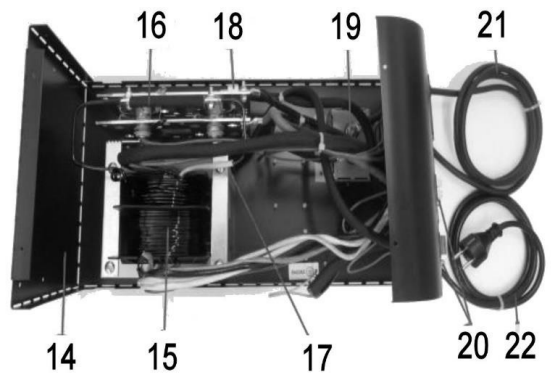

Parts Information:  
**Starter/Charger 300Amp 12/24V**  
**Model No: SUPERSTART300.V5**

**NOTE:** It is our policy to continually improve products and as such we reserve the right to alter data, specifications and component parts without prior notice.

01284 757500

01284 703534

sales@sealey.co.uk

www.sealey.co.uk

Parts Information:  
**Starter/Charger 300Amp 12/24V**  
**Model No: SUPERSTART300.V5**

Item	Part No.	Description
1	SSTART500.01	FRONT PANEL
2	SSTART500.02	TOP PANEL
3	SSTART500.03	DISPLAY PANEL SUPPORT
4	SSTART500.04	DISPLAY
5	SSTART500.05A	DOUBLE SWITCH
6	SSTART500.05B	SINGLE SWITCH
7	SSTART500.06	ON-OFF SWITCH
8	SSTART500.07	HANDLE
9	SSTART650.08	OUTPUT KNOB
10	SSTART500.09	CLAMP SUPPORT KIT
11	SSTART500.10	CABLE REELS KIT
12	SSTART500.11	AXLE(330mm)
13	SSTART500.12	WHEEL KIT (C/W WHEEL,CAP&FIXING) (160x38)

Item	Part No.	Description
14	SSTART500.13	BASE PANEL
15	SSTART300V514	TRANSFORMER
16	SSTART300V515	RECTIFIER
17	SSTART650.16	THERMOSTAT (13)
18	SSTART650.17	THERMOSTAT (11)
19	SSTART500.18	FUSE OUTPUTS
20	SSTART500.19	12-24V OUTPUT
21	SSTART300V520	NEGATIVE OUTPUT CABLE (10mm)
22	MC3CX1.5	MAINS CABLE BLK, 3 CORE, 1.5MM <sup>2</sup>
23	SSTART300V522	POSITIVE OUTPUT CABLE (10mm)
24	SSTART500.23A	POSITIVE CLAMP
25	SSTART500.23B	NEGATIVE CLAMP
26	120/802260	FUSE 80Amp